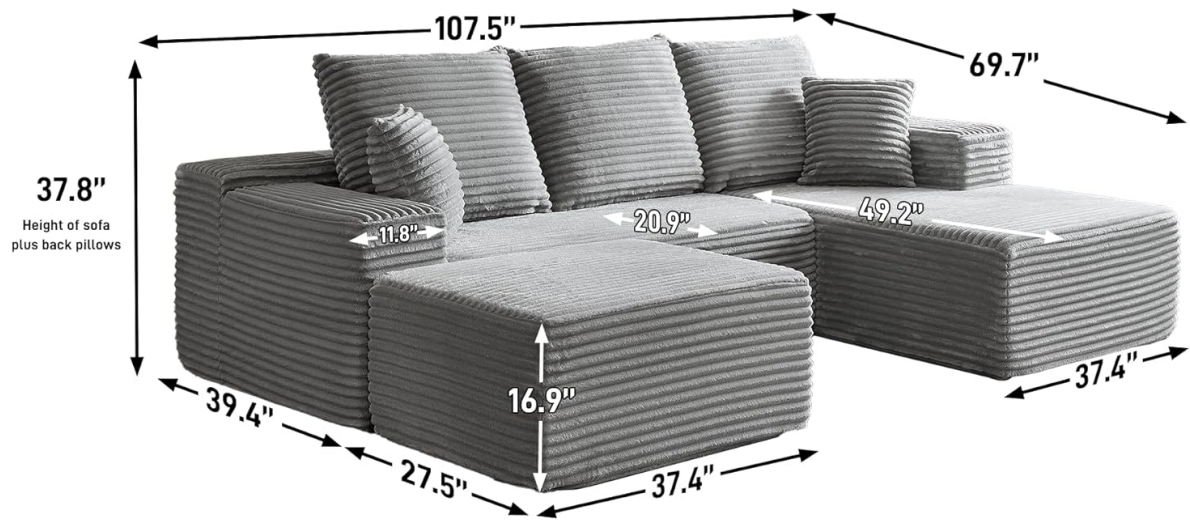

# Weight Capacity: 1200 LBS

Image: Visual guide for speeding up cushion expansion, including cutting packaging, steaming, and patting.

Your browser does not support the video tag.

Video: Demonstrates the unboxing and expansion process for the U-shape modular cloud sectional sofa.

## Operating and Usage

The ONEMMLION Cloud Couch offers flexible usage options due to its modular design. Each component can be moved and rearranged to suit your space and needs.

- **Modular Flexibility:** The individual sections can be separated or combined to create various layouts, including a U-shape, L-shape, or even individual seating units.
- **Comfort:** Experience cloud-like comfort with 40D high-resilience foam and coil springs, providing excellent support.
- **Wide Armrests:** The 11.8-inch wide armrests offer a convenient surface for placing items like laptops or tablets.
- **Versatile Placement:** Suitable for various rooms including living rooms, bedrooms, guest rooms, and play areas.

*Image: The ONEMMLION Cloud Couch Sectional arranged in a U-shape configuration.*

# Weight Capacity: 1200 LBS

**Ship in 3 Packages  
May Arrive Separately**

*Image: Detailed dimensions of the sofa, including height, width, and depth of various sections.*