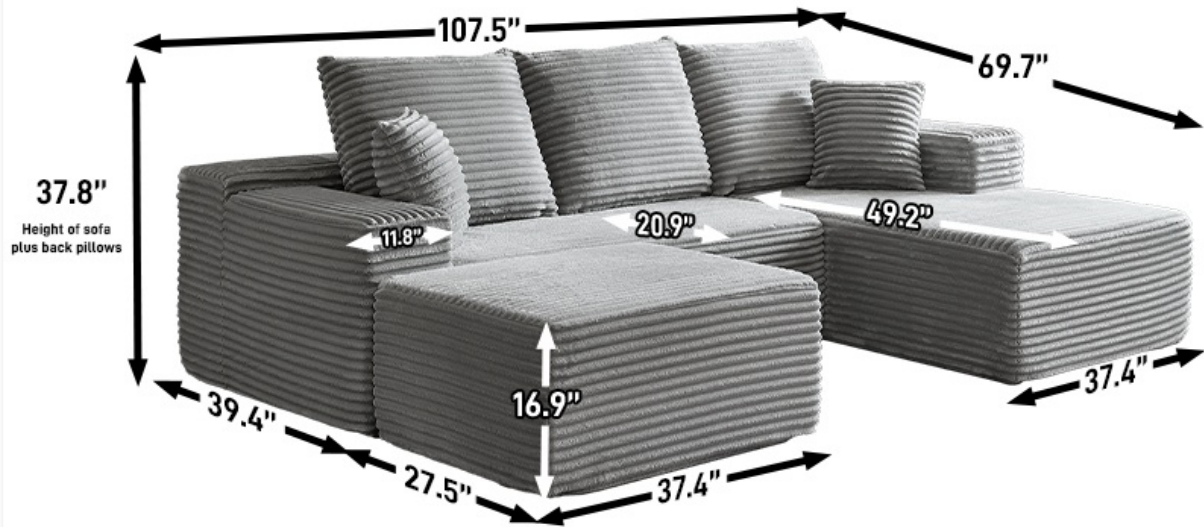

# Weight Capacity: 1200 LBS

Image: Visual guide for speeding up cushion expansion, including cutting packaging, steaming, and patting.

Your browser does not support the video tag.

Video: Demonstrates the unboxing and expansion process for the U-shape modular cloud sectional sofa.

## Operating and Usage

The ONEMMLION Cloud Couch offers flexible usage options due to its modular design. Each component can be moved and rearranged to suit your space and needs.

- **Modular Flexibility:** The individual sections can be separated or combined to create various layouts, including a U-shape, L-shape, or even individual seating units.
- **Comfort:** Experience cloud-like comfort with 40D high-resilience foam and coil springs, providing excellent support.
- **Wide Armrests:** The 11.8-inch wide armrests offer a convenient surface for placing items like laptops or tablets.
- **Versatile Placement:** Suitable for various rooms including living rooms, bedrooms, guest rooms, and play areas.

## Specifications

<b>Brand</b>	ONEMMLION
<b>Model</b>	107"-U Shaped
<b>Color</b>	Grey - Right Facing
<b>Product Dimensions</b>	69.7"D x 107"W x 37.8"H
<b>Seating Capacity</b>	3.0
<b>Weight Limit</b>	1200 Pounds
<b>Seat Height</b>	16.9 Inches
<b>Seat Depth</b>	20.9 Inches
<b>Assembly Required</b>	No
<b>Upholstery Fabric Type</b>	Corduroy
<b>Fill Material</b>	Memory Foam
<b>Cushion Construction</b>	Hybrid (Foam & Springs)