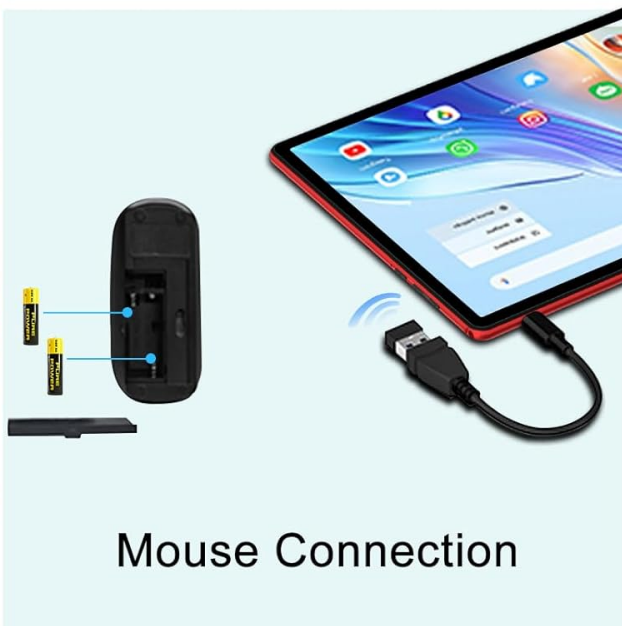

Mouse Connection

Image 4.1: Instructions for connecting keyboard and mouse.

4.5 Inserting a MicroSD/TF Card

To expand storage up to 1TB:

1. Locate the SD Card Slot on the side of the tablet.
2. Use the provided SIM Pin to gently eject the tray.
3. Place the microSD/TF card into the tray with the gold contacts facing down.
4. Carefully reinsert the tray into the tablet.

5. OPERATING INSTRUCTIONS

5.1 Android 14 Operating System

Your UJJ U6 tablet runs on the latest Android 14, offering enhanced privacy controls, security features, and multitasking capabilities. Navigate using gestures or the on-screen navigation bar.