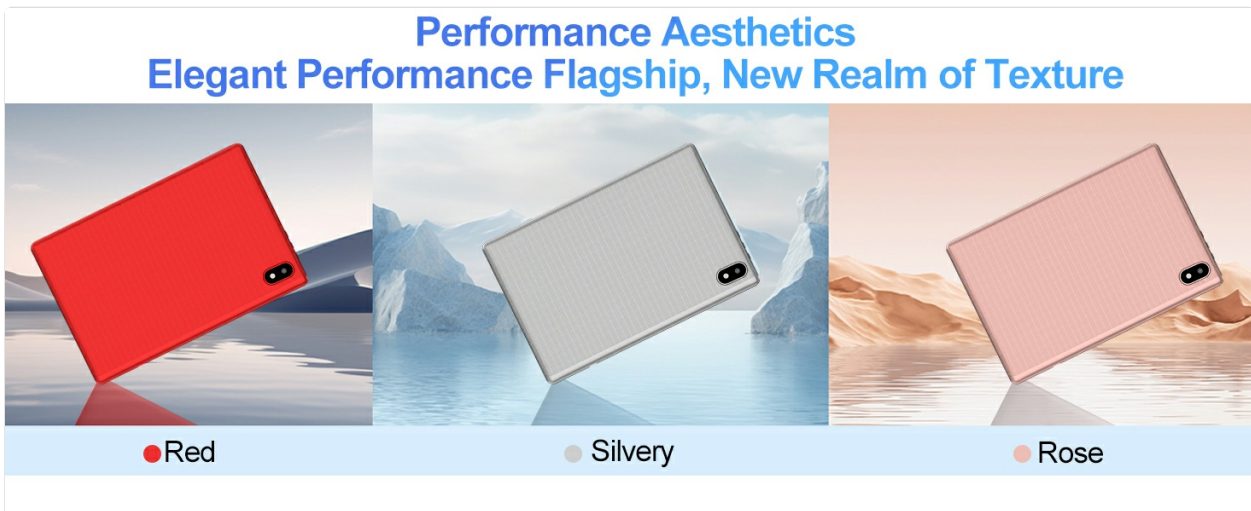

Tablet Pad U6

Image 5.1: Key features of the Android 14 operating system.

5.2 Display and Widevine L1

The 10.1-inch IPS HD display features a 1280x800 resolution for clear visuals. The tablet is Widevine L1 certified, enabling high-quality video streaming from platforms like Amazon Prime Video and Netflix.

Image 5.2: Widevine L1 certification for high-quality streaming.

5.3 Camera Functionality

The tablet includes an 8MP rear camera and a 5MP front camera. Open the Camera app to capture photos and videos. The 8MP rear camera is suitable for general photography, while the 5MP front camera is optimized for video calls.