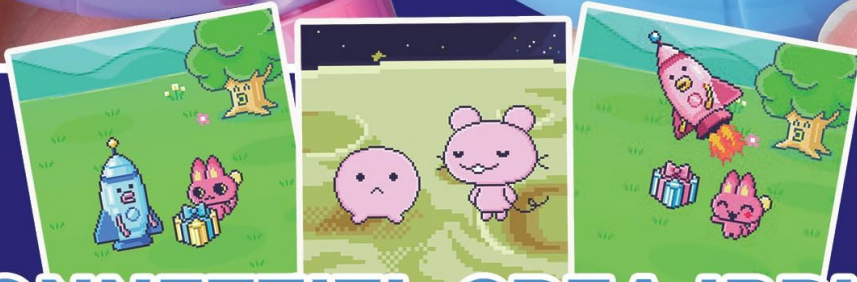

GIOCA CON GLI AMICI!

CONNETTITI, CREA IBRIDI & DIVERTITI CON GLI AMICI!

This image shows two Tamagotchi devices connected, illustrating how you can play with friends, connect, create hybrids, and enjoy interactive experiences together.

Mini-Games and Laboratory Mode

Engage in various mini-games available through the Laboratory Mode. Playing mini-games allows you to earn Gotchi currency, which can be used to purchase items and customize your Tamagotchi's environment. These activities provide fun and exclusive functions to enhance your pet care experience.