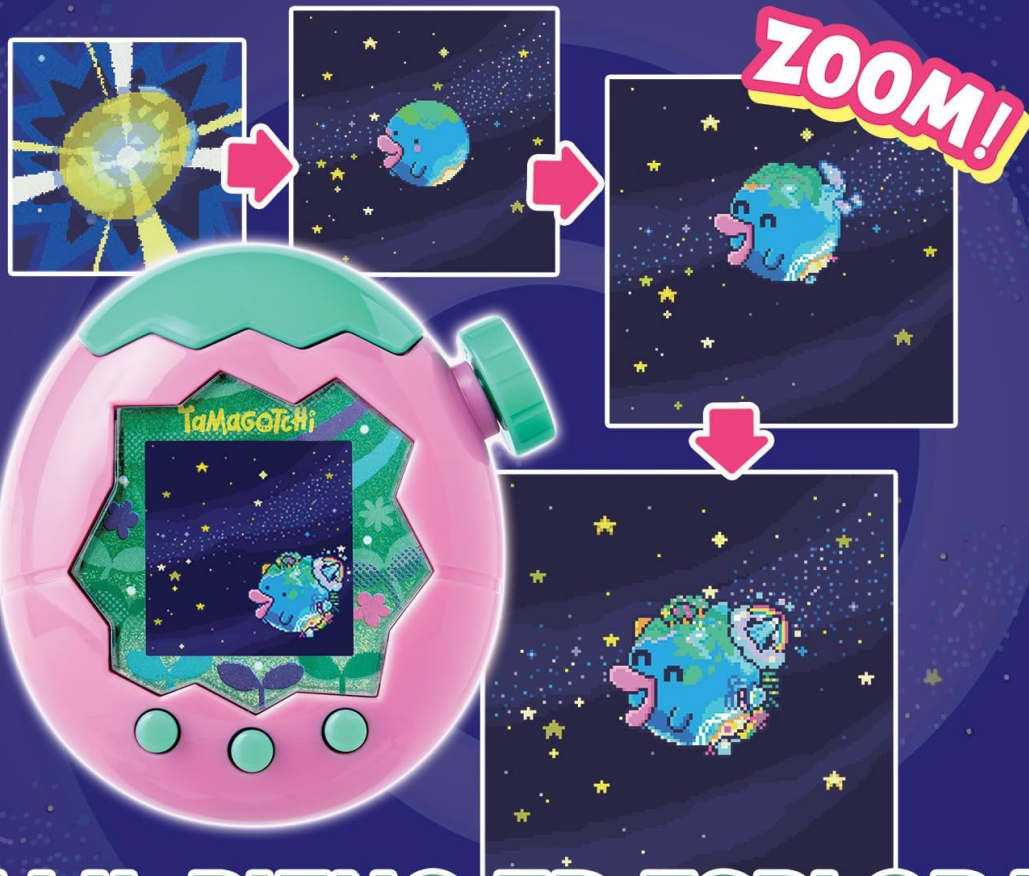

VIAGGIA OLTRE!

FAI IL PIENO ED ESPLORA NUOVI PIANETI TAMA!

This image highlights the "Travel Beyond" feature, where the Zoom Wheel allows you to explore new Tama planets and expand your virtual world.

Connecting with Friends

You can connect your Tamagotchi Paradise Cielo device with a friend's compatible device. This allows your virtual pets to interact, fostering friendship or even friendly confrontation. Explore new possibilities by connecting and creating hybrid characters.