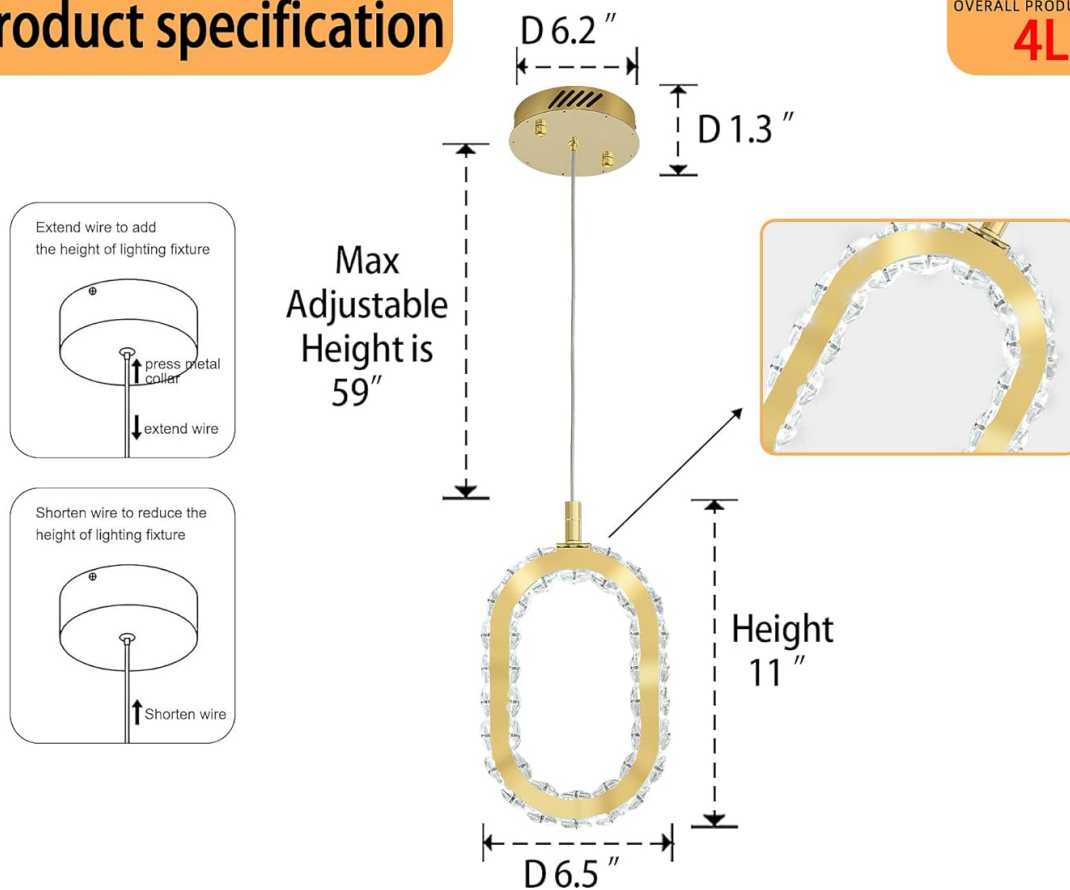

Package Contents:

- Gold 1 Ring Pendant Light fixture
- Mounting hardware
- Remote Control
- Installation and operating instructions

Installation Steps:

1. **Prepare the Ceiling:** Ensure the ceiling junction box is securely mounted and capable of supporting the fixture's weight.
2. **Mount the Ceiling Pan:** Attach the gold circular ceiling pan (diameter 6.2 inches) to the junction box using the provided mounting hardware.

- Adjust Height:** The pendant light features an adjustable cord with a total length of 59 inches. To adjust the height, press the metal power button on the ceiling pan to extend or shorten the wire as needed. Choose a suitable height for your space before finalizing the installation.
- Connect Wiring:** Connect the fixture's wires to the household electrical wires according to local electrical codes. Ensure all connections are secure.
- Secure Fixture:** Carefully tuck the wires into the junction box and secure the ceiling pan to the mounting bracket.
- Power On:** Once installation is complete, restore power at the circuit breaker.

This chandelier is designed for easy installation and can be installed on a sloped ceiling.

Product specification

OVERALL PRODUCT WEIGHT
4LB

Voltage: 110v

Material: stainless steel+crystal

Light Source: LED lamp beads

Light effect: 2700-6000K dimmable

Type: Chandelier

Colour: Gold

Image: Product specification diagram illustrating the dimensions of the ceiling pan (D 6.2", H 1.3"), crystal lamp shade (D 6.5", H 11"), and the maximum adjustable height of 59 inches. It also shows how to extend or shorten the wire for height adjustment.