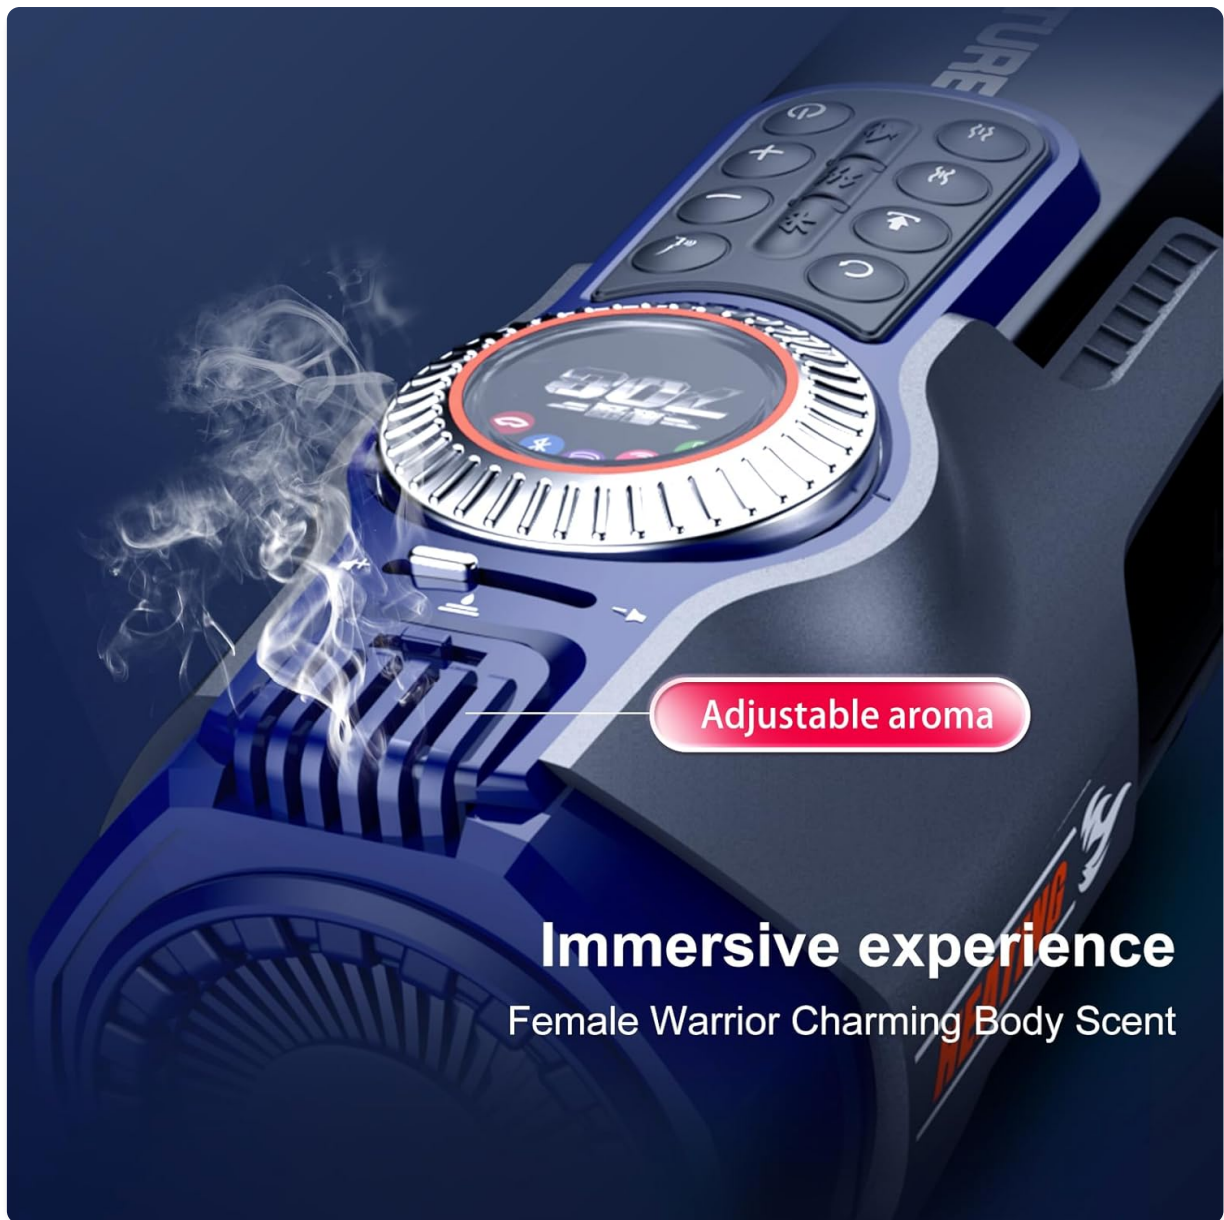

Figure 6: USB Rechargeable

Figure 7: Aroma Diffusion

5. SETUP AND ASSEMBLY

5.1 Adjusting Handles

To adjust the position of the handles, loosen the adjusting knobs A counterclockwise and pull the handles left and right. Tighten the knobs clockwise to fix the position.

5.2 Adjusting Sleeve Tightness

To adjust the sleeve tightness, tighten the adjusting knob B clockwise. Loosen counterclockwise to make the sleeve looser.

5.3 Placing a Phone (Optional)

Pull the top part of the device upwards to reveal the phone stand. Clip your phone securely into the stand.

5.4 Folding Handles for Storage

Twist the adjustment knobs A and pull the handles to the center to fold them for compact storage.

6. OPERATING INSTRUCTIONS