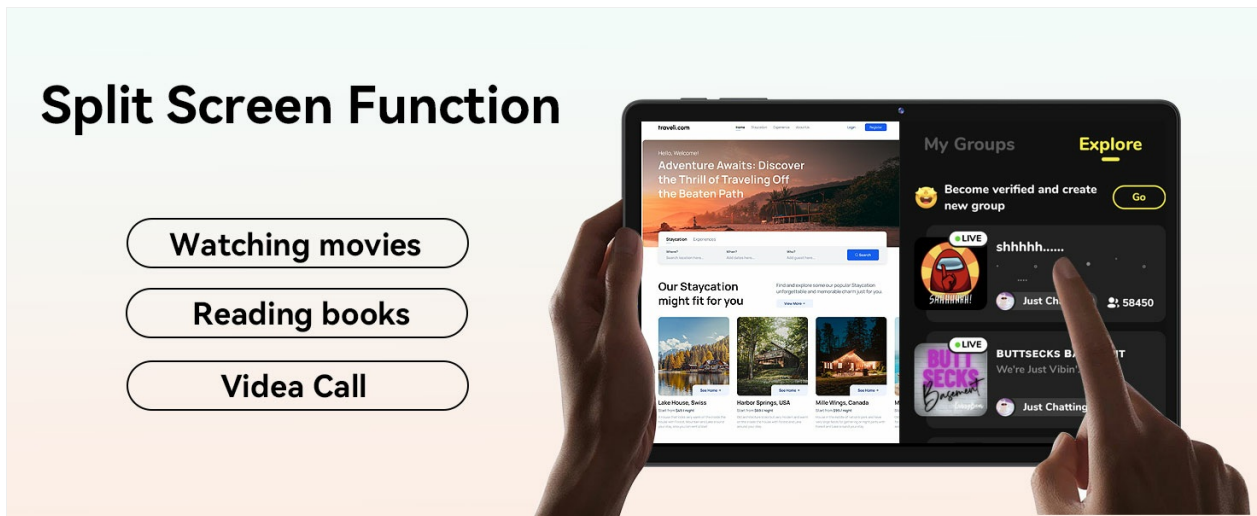

## 5.4 Camera

The tablet features a 13MP dual rear camera with a flashlight for low-light conditions, and a 5MP front camera suitable for video calls and facial recognition.

Image: Overview of the tablet's dual camera system.