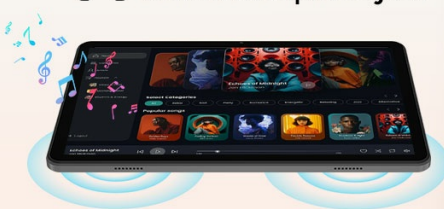

## Dual speakers

Equipped with dual speakers for a theater like immersive experience

**3.5mm headphone jack**

Image: Details on the tablet's RAM, ROM, and expandable memory card capacity.