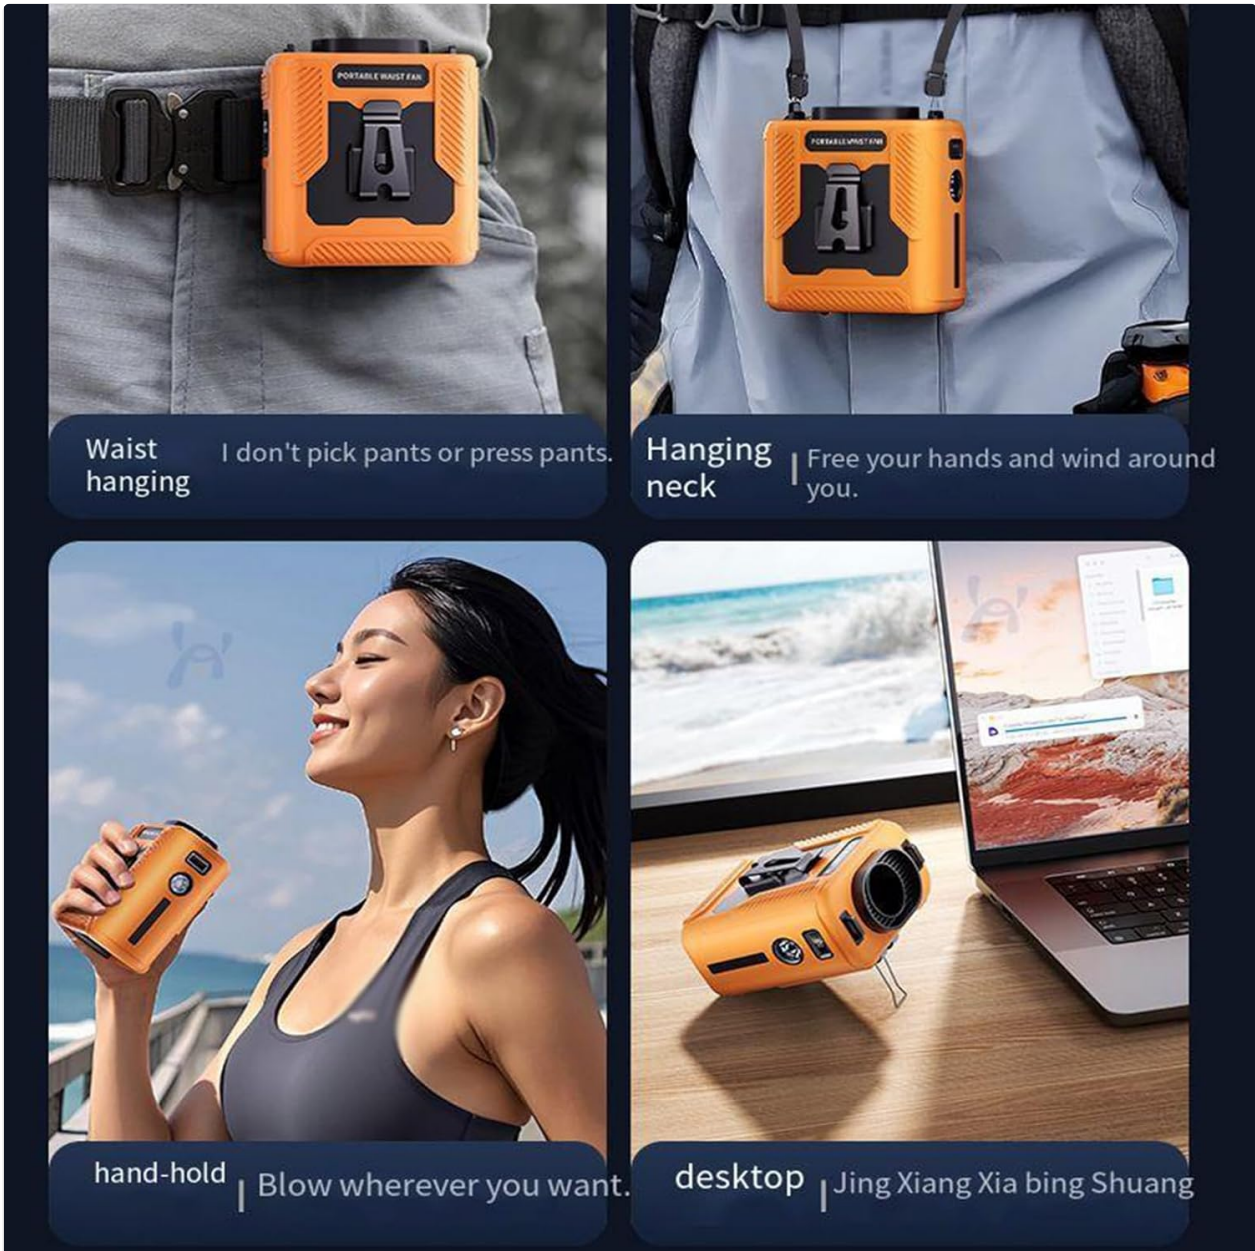

5. OPERATING INSTRUCTIONS

The Living Glow fan offers multiple modes of operation and usage scenarios.

Figure 5.1: Versatile usage modes: waist, neck, handheld, and desktop.