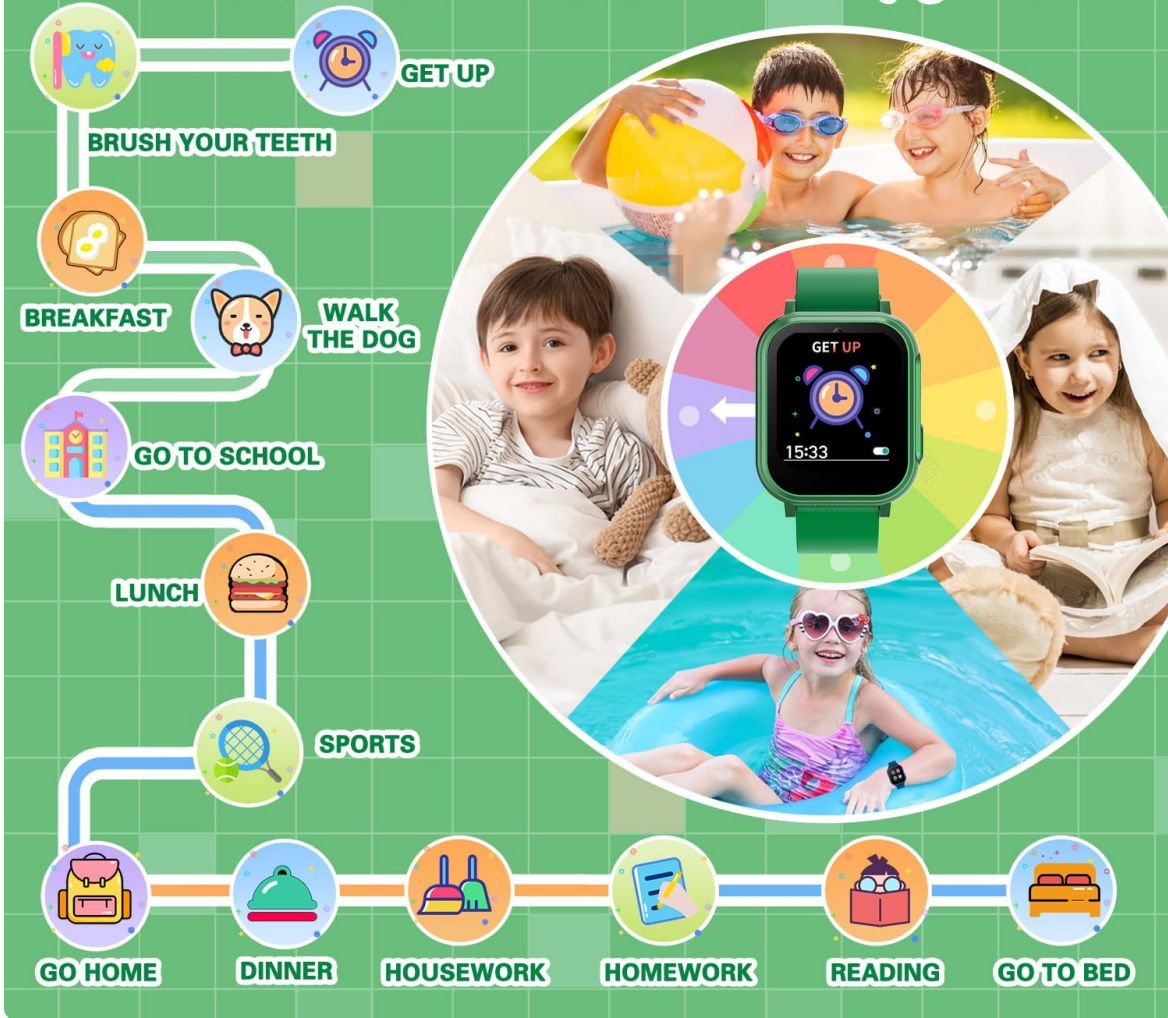

5. Games

The 'Games' application contains 32 puzzle games. Parents can access settings within this application to control play time or disable specific games.

32 Puzzle Games

Parents can control play time

Image: The watch screen showing a selection of 32 puzzle games, with an overlay indicating parental control options.

6. Habit Tracking

The 'Habit Tracking' feature allows setting reminders for daily routines such as 'Get Up', 'Brush Your Teeth', 'Breakfast', 'Go to School', and more. Customize these reminders to help children develop good habits.

Habit Tracking

13 alarm modes cultivate children to develop good habits.

Image: The watch interface demonstrating the habit tracking function, with visual cues for different daily tasks.

7. Educational Features

Explore 'Learn Cards' for vocabulary and image association, 'Audiobook' for stories, and 'Buildings' or 'Landmark' features to learn about the world. These tools are designed to encourage exploration and learning.