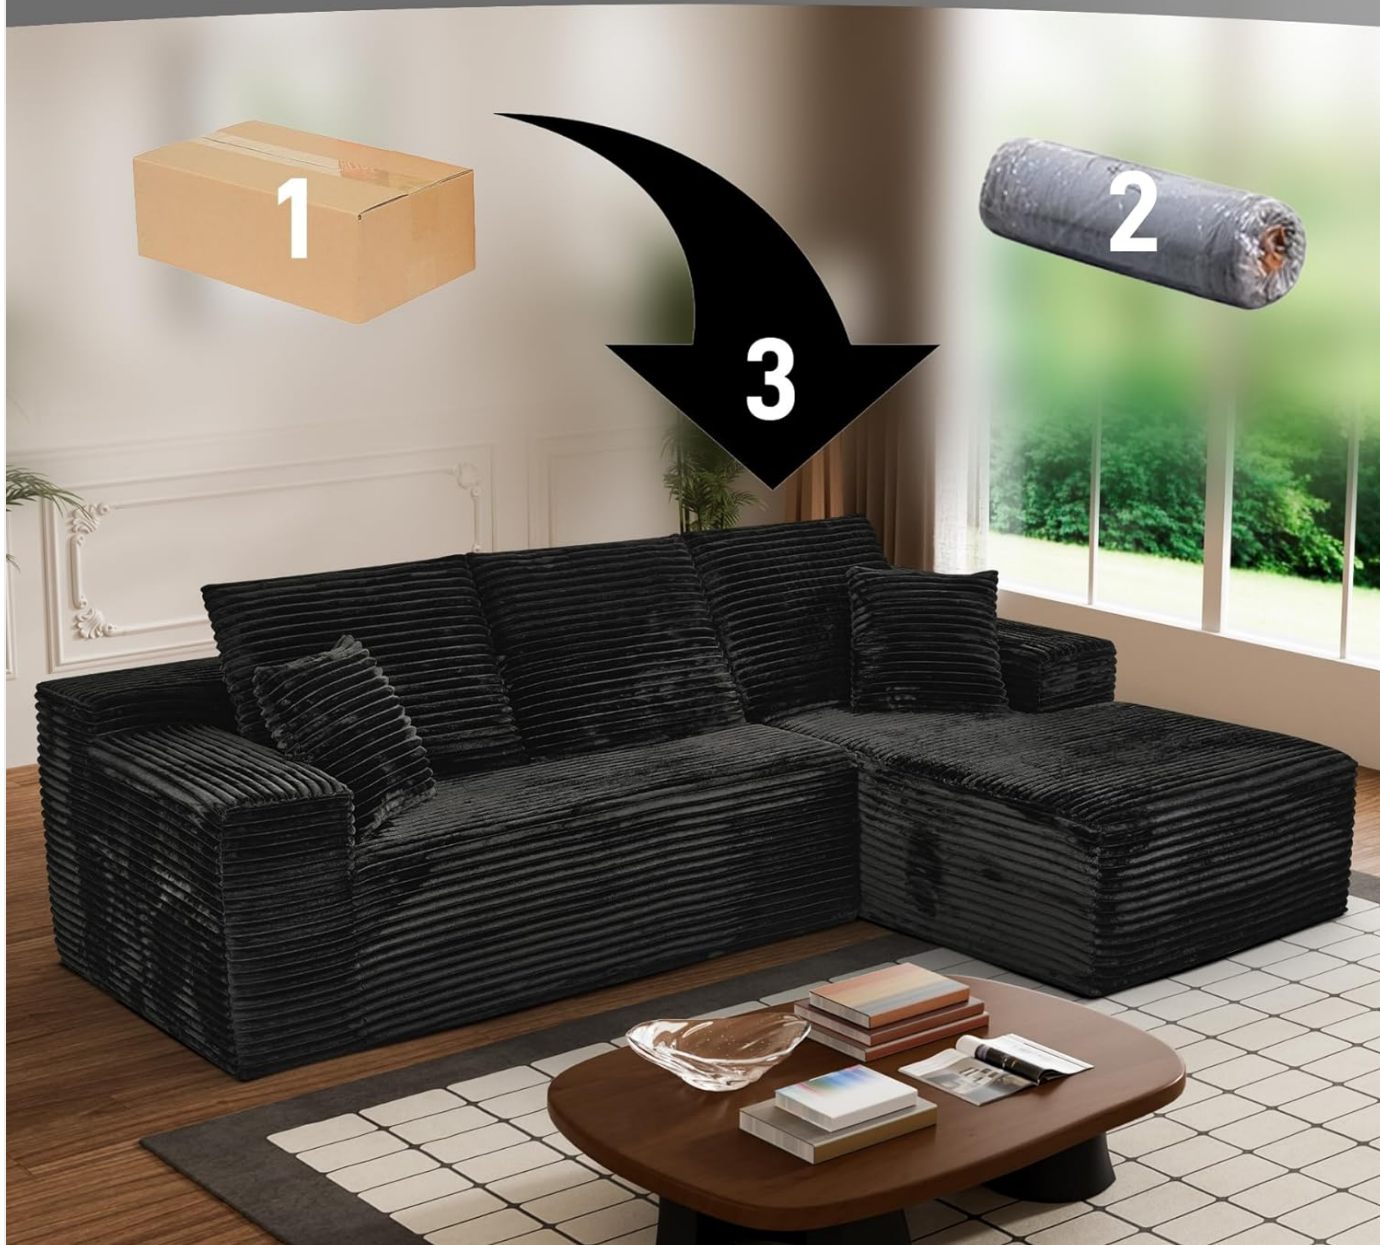

Image: The ERYE L-Shaped Modular Sectional Sofa, featuring a black faux fur upholstery and a right-facing chaise, positioned in a modern living room.

SETUP: NO ASSEMBLY REQUIRED

The ERYE L-Shaped Modular Sectional Sofa is designed for immediate use with no assembly required. The sofa components are shipped in two packages and are ready to be placed in your desired configuration.

NO ASSEMBLY REQUIRED

Image: Visual representation of the "No Assembly Required" feature, showing two packages (labeled 1 and 2) and an arrow pointing to the fully assembled sofa (labeled 3), illustrating the simplicity of setup.

OPERATING AND USAGE

The ERYE L-Shaped Modular Sectional Sofa offers versatile usage options due to its modular design and comfortable construction.

- **Modular Flexibility:** The sectional design allows for various arrangements to suit different living spaces and activities, including sleeping, relaxing, gaming, and playing.
- **Comfort Features:** The sofa is upholstered in fluffy faux fur fabric and features a high-resilience sponge structure with pocket spring support for enhanced comfort. It is designed to provide ergonomic support for the shoulder, lumbar, hip, and leg areas.
- **Deep Seating:** The deep seat design accommodates individuals of various heights comfortably, providing an inclusive seating experience.
- **Wide Armrests:** The wide armrests (11.8 inches) offer additional surface area for comfort or placing small items.

Deep Seat

Deep seat couch are designed to accommodate individuals of all heights comfortably, offering a welcoming and inclusive seating experience

Image: A close-up view of the sofa's deep seating area, highlighting the measurement of 49.2 inches, designed for comfortable accommodation.