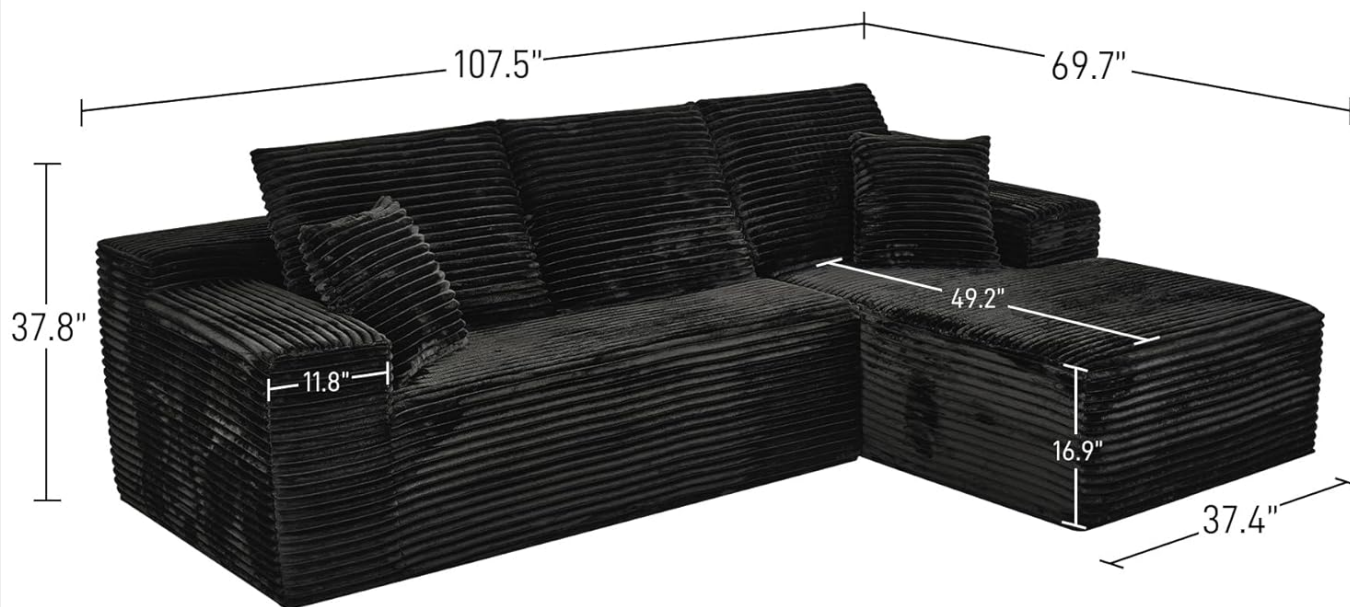

Deep Seat

Deep seat couch are designed to accommodate individuals of all heights comfortably, offering a welcoming and inclusive seating experience

Image: A close-up view of the sofa's deep seating area, highlighting the measurement of 49.2 inches, designed for comfortable accommodation.

Image: A close-up of the sofa's wide armrest, showing its 11.8-inch width, suitable for placing items like a cup or book.

MAINTENANCE

Proper care and maintenance will help preserve the appearance and extend the lifespan of your ERYE L-Shaped Modular Sectional Sofa.

SPECIFICATIONS

Feature	Detail
Product Type	Sofa, Sectional
Model	L-Shaped Full Foam Right Facing Sectional

Feature	Detail
Overall Dimensions (W x D x H)	107.5" x 69.7" x 37.8"
Seat Height	16.9"
Seat Depth	21.65"
Armrest Width	11.8"
Overall Product Weight	163 lbs (approximate, shipped in 2 packages)
Seating Capacity	4+
Upholstery Material	Faux Fur
Seat Fill Material	Foam
Seat Construction	Foam + Pocket Spring (35D Density)
Arm Type	Square
Back Type	Pillow back
Weight Capacity	300 LBS/Seat
Assembly Required	No
Color	Black R
Included Components	Sofa + Pillows
UPC	630130841312

DIMENSIONS DATA

Overall size: 69.7"D x 107.5"W x 37.8"H

1200
LBS

Ship in 2 Packages
May Arrive Separately

Image: A detailed diagram illustrating the overall dimensions and key measurements of the sofa, including height, width, and depth, along with seat height and depth.