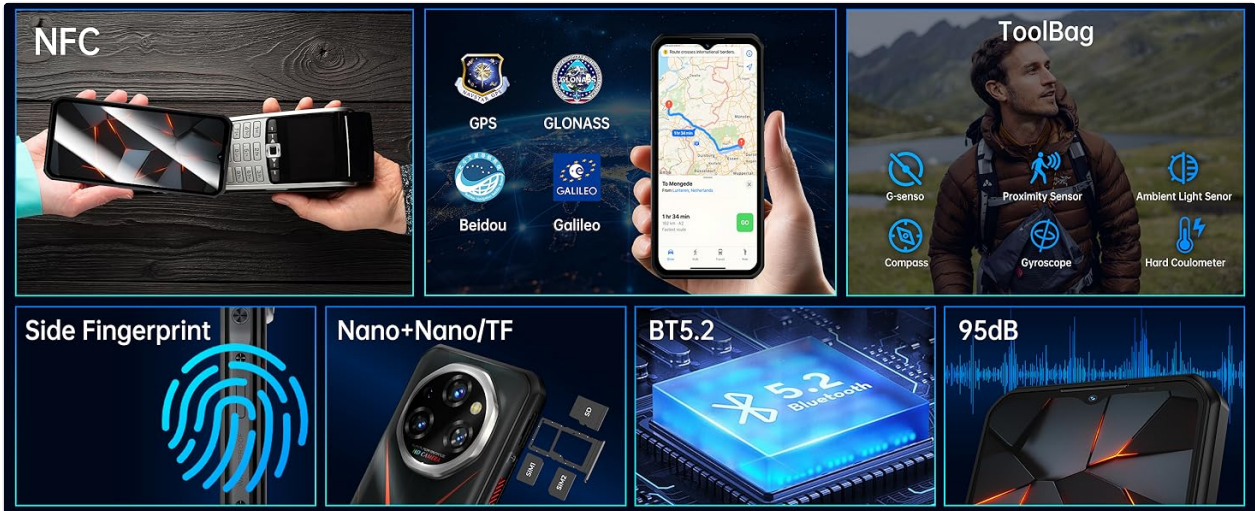

The device runs on Android 15, offering enhanced privacy and data security, along with the Gemini AI assistant for improved daily task management and personalization.

Image: A visual representation of Android 15 features, including safer privacy protection, better personalization, and the Gemini AI assistant.

5.6. Connectivity

The WP55 supports 5G dual SIM, WiFi 6 for high-speed internet, Bluetooth 5.2 for stable connections, NFC for contactless payments, and comprehensive GPS (GPS + GLONASS + Beidou + Galileo) for accurate navigation.

Image: An overview of the OUKITEL WP55's connectivity options, including NFC, GPS, Bluetooth 5.2, and side fingerprint sensor.

6. DURABILITY FEATURES

The OUKITEL WP55 is built to withstand harsh environments, certified with: