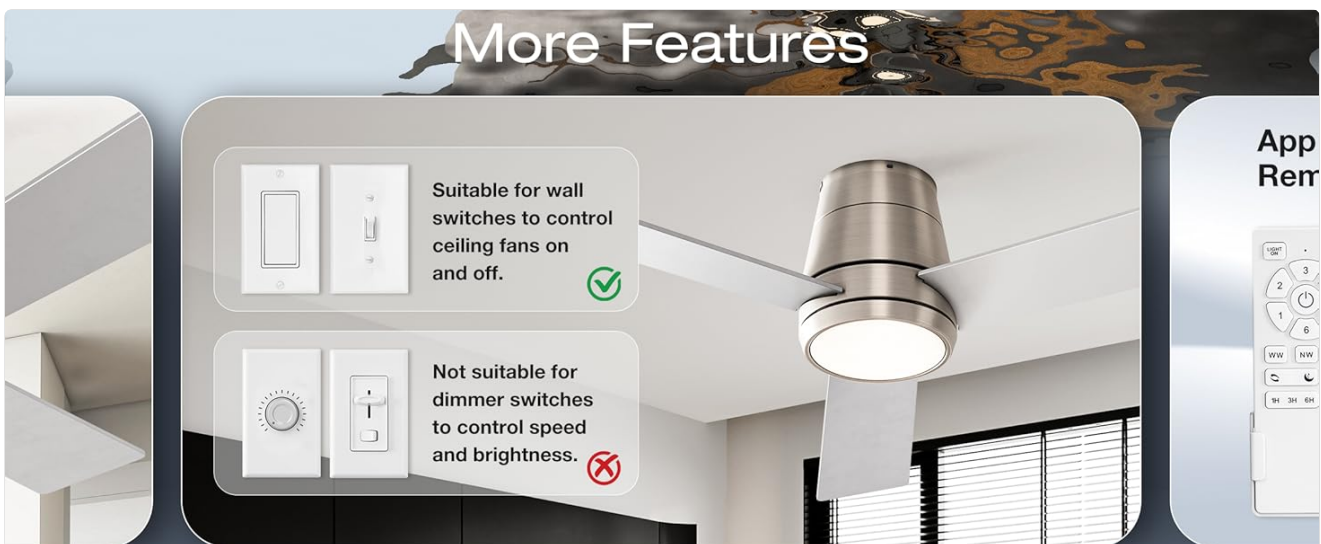

Instruction Manual

PRODUCT OVERVIEW

The warmiplanet Flush Mount Ceiling Fan (Model WICF22-2) is a 42-inch, 3-blade ceiling fan designed for indoor use. It features an integrated dimmable LED light and can be controlled via a remote or a dedicated mobile application. This fan is engineered for quiet operation and energy efficiency, making it suitable for various room types including bedrooms, living rooms, and kitchens.

Figure 1: The warmiplanet ceiling fan's low-profile design (8.3 inches) facilitates easy installation, making it ideal for rooms with limited ceiling height.

Figure 2: Product dimensions and recommended room sizes for optimal performance and safety.

- **Color Temperature:** Cycle through 3 color temperatures (3000K Warm Light, 4000K Natural Light, 6000K Cool White Light).
- **Reverse Function:** Change the direction of blade rotation for seasonal comfort (updraft for summer, downdraft for winter).
- **Timer Setting:** Set a timer for automatic fan shutdown.
- **Sleep Mode:** Activates a quiet, low-speed setting for undisturbed rest.

Figure 3: Control your fan and light settings conveniently via the included remote or the dedicated mobile application.

Figure 4: Utilize the reversible DC motor for optimal comfort in both summer and winter seasons.