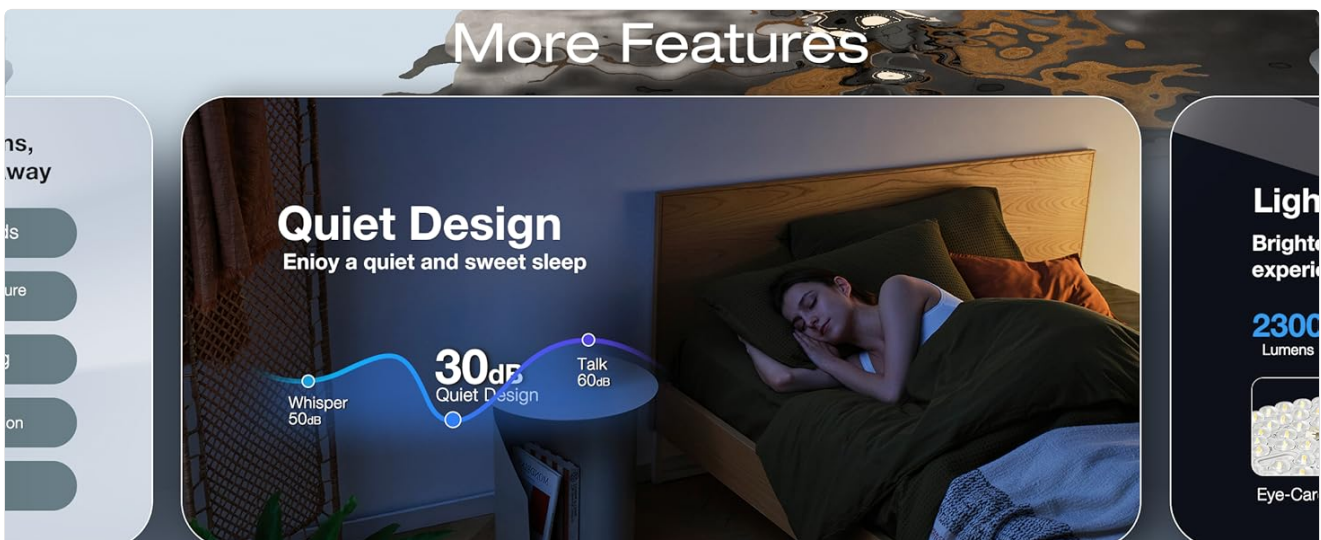

The app provides access to all remote control functions, including 6 wind speeds, 3 color temperatures, timer settings, reversible function, and sleep mode.

For app download and further instructions, visit: <http://www.jasonghost.com/fanlampro/>

Figure 3: Control your fan and light settings conveniently via the included remote or the dedicated mobile application.

Figure 4: Utilize the reversible DC motor for optimal comfort in both summer and winter seasons.

Figure 5: Customize your lighting experience with dimmable brightness and three distinct color temperatures.

Figure 6: Enjoy quiet operation with the fan's DC motor, ideal for bedrooms and nurseries.

Figure 7: Experience powerful and efficient air circulation with up to 6082 CFM.