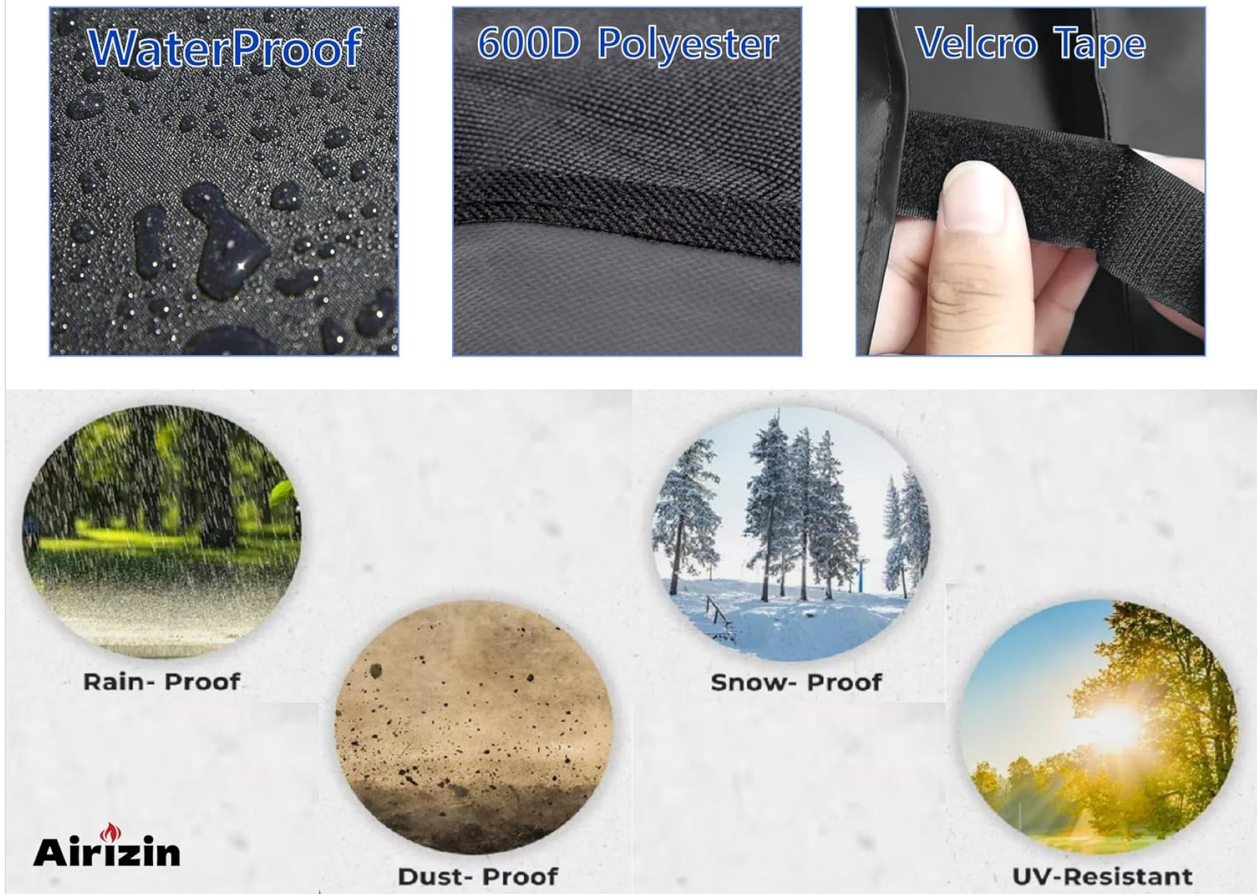

Full-Length Griddle Cover

for *Blackstone Bronco 28" XL Combo*

Airizin

Figure 2.1: Key features of the Airizin Grill Cover, including handles, straps, and ventilation.

EASY TO CLEAN MATERIAL

Figure 2.2: Material properties highlighting the cover's waterproof and weather-resistant capabilities.