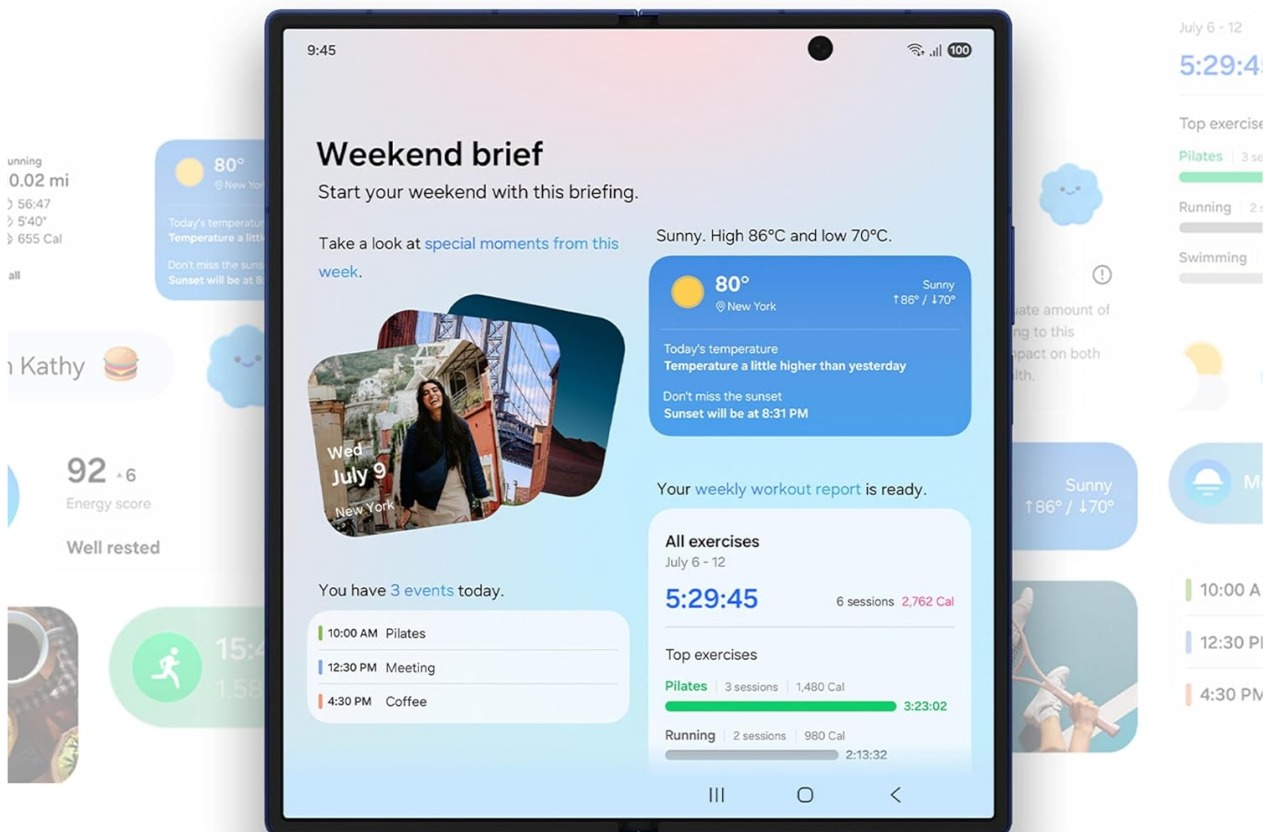

Expand the ways you stay ahead with Now Brief

Displays daily select information from select apps (some apps may require connection and/or consent to access data). Personal data intelligence must be enabled.

Image Description: The Samsung Galaxy Z Fold7 is shown unfolded, displaying the 'Now Brief' feature which provides a comprehensive overview of daily briefings, weather, calendar events, and fitness data.

7. Battery and Charging

The Galaxy Z Fold7 is equipped with a long-lasting battery to keep up with your busiest days.

- **Battery Capacity:** 4400 Milliamp Hours (mAh).
- **Phone Talk Time:** Up to 33 hours.
- **Charging:** Supports fast wired and wireless charging.

8. Connectivity and Durability

Stay connected and enjoy peace of mind with the robust build of your device.

- **Connectivity:** Bluetooth, NFC, USB, Wi-Fi, GPS.
- **SIM:** Dual SIM support (Nano-SIM + eSIM).
- **Durability:** Advanced Armor Aluminum frame and Corning Gorilla Glass Ceramic 2 display. Features IP48 water and dust resistance.