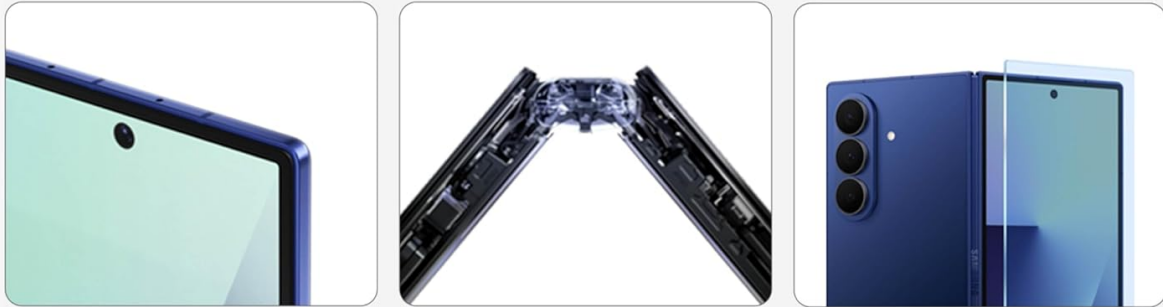

Thin, Strong, Durable

Wrapped in advanced armor aluminum frame and comes with IP48 water and dust resistance.

Resists solid particles >1mm; tested for submersion in up to 5 feet of fresh water for up to 30 minutes. Rinse residue / dry after wet.

Image Description: The Samsung Galaxy Z Fold7 is presented with visual cues emphasizing its thin, strong, and durable construction, including its advanced Armor Aluminum frame and IP48 water and dust resistance.

9. Setup

1. **Insert SIM Card:** Use the provided SIM tray ejector to open the SIM tray. Insert your Nano-SIM card(s) and/or activate your eSIM.
2. **Power On:** Press and hold the Power button located on the side of the device until the Samsung logo appears.
3. **Initial Setup:** Follow the on-screen prompts to select your language, connect to Wi-Fi, and set up your Google account.
4. **Data Transfer:** If you are upgrading from another device, follow the instructions to transfer your data.

10. Operating Your Device

The Galaxy Z Fold7 offers flexible usage modes to adapt to your needs.

- **Fold/Unfold:** Gently open the device to reveal the large inner screen or fold it to use the compact cover display.
- **Cover Screen Usage:** Perform quick tasks like checking notifications, making calls, and replying to