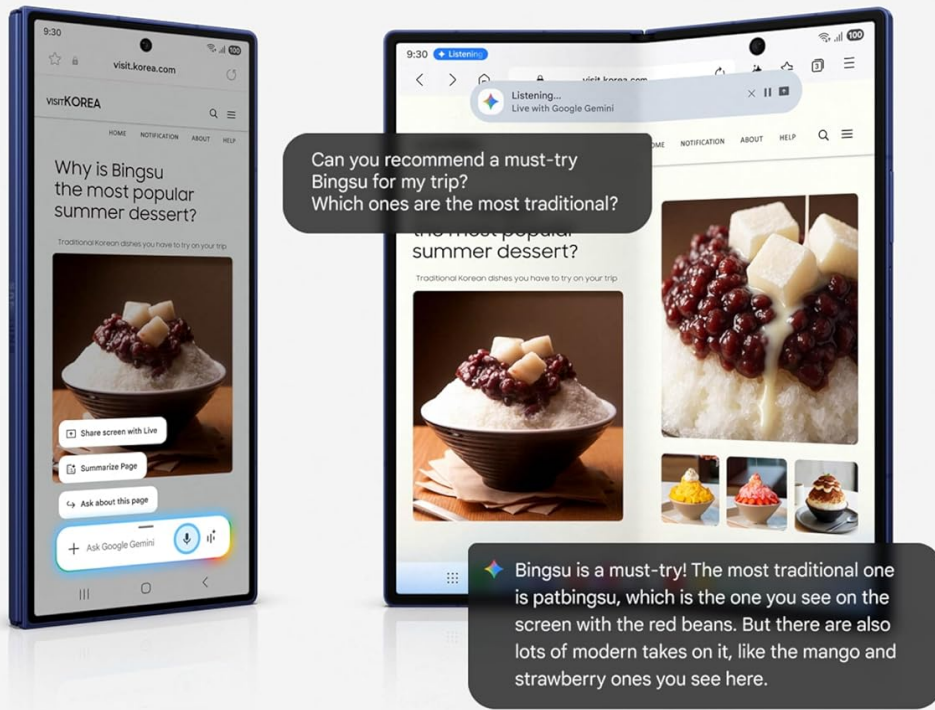

More room to unleash the power of Gemini

Google Gemini

Results for illustrative purposes and may vary. Check responses for accuracy. Compatible with certain features and with certain accounts. Internet connection required. Available on select devices, languages, and countries. Only available to users 18 years and older. Gemini is a trademark of Google LLC.

Image Description: The Samsung Galaxy Z Fold7 is shown in both folded and unfolded states, illustrating the use of Google Gemini for real-time assistance and information retrieval based on screen content.