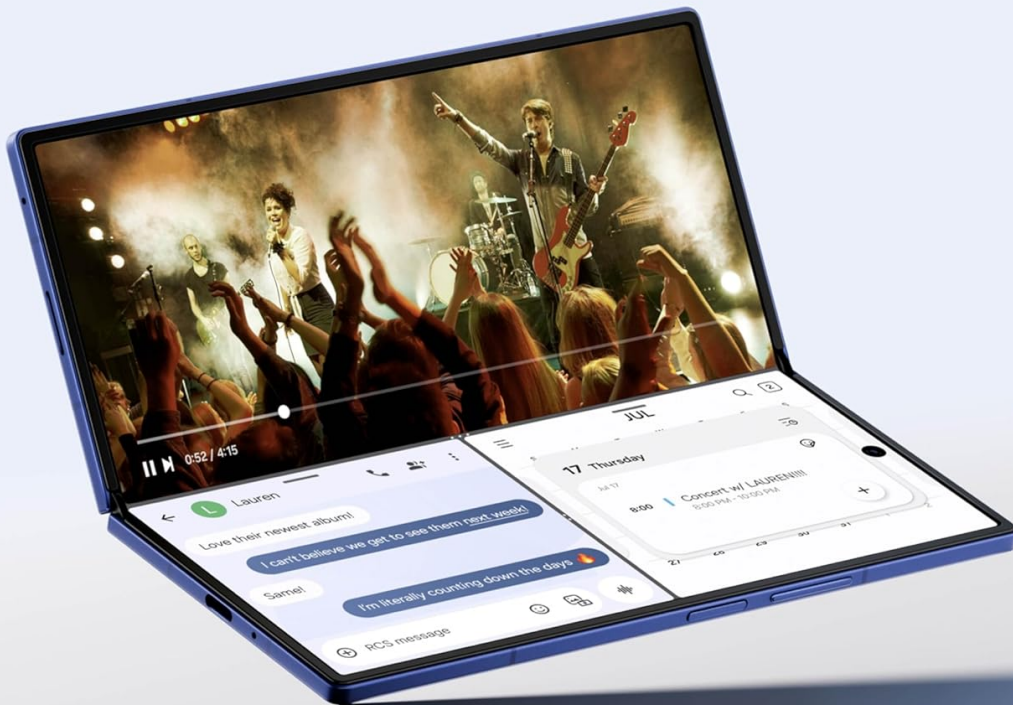

## 10. Operating Your Device

The Galaxy Z Fold7 offers flexible usage modes to adapt to your needs.

- **Fold/Unfold:** Gently open the device to reveal the large inner screen or fold it to use the compact cover display.
- **Cover Screen Usage:** Perform quick tasks like checking notifications, making calls, and replying to

messages without unfolding.

- **Multitasking:** On the inner screen, you can open up to three windows simultaneously to enhance productivity. Drag and drop apps from the Edge Panel to create split-screen views.
- **Flex Mode:** Partially fold the device to use it in Flex Mode, optimizing apps for a hands-free experience, such as watching videos or taking photos.

## Connect, plan and stream on an ultra-wide screen

Available with compatible apps.

**Image Description:** The Samsung Galaxy Z Fold7 is shown unfolded in Flex Mode, displaying multiple applications simultaneously. The image highlights the device's ability to connect, plan, and stream on its ultra-wide screen, enhancing multitasking.