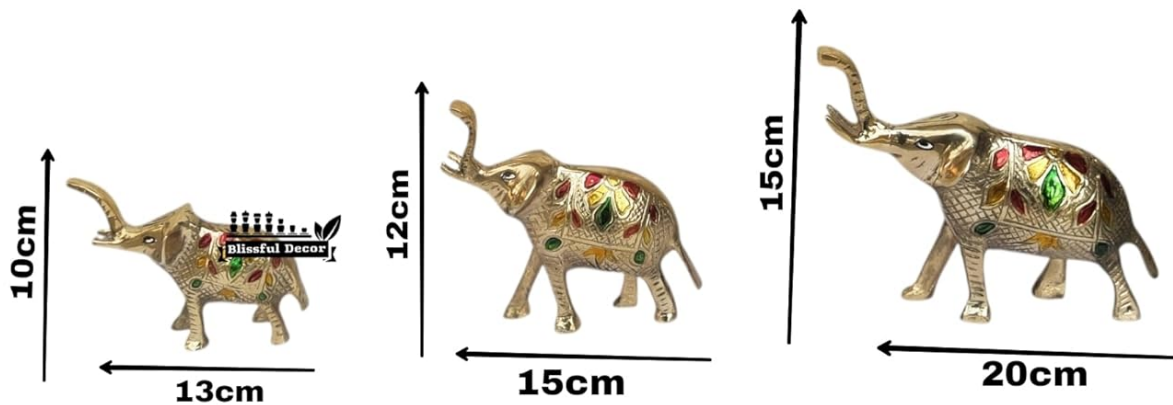

- **Stability:** Ensure the figurines are placed on a flat, stable surface to prevent accidental tipping.

SPECIFICATIONS

Detailed specifications for the Blissful Decor Brass Elephant Figurines:

Feature	Detail
Brand	Blissful Decor
Model Number	bbb-00999111
Material	Brass
Color	Gold
Finish Type	Glossy
Special Feature	Handmade
Number of Pieces	3 (Set)
Item Weight	1000 Grams (1 kg)
Dimensions (Largest Figurine)	20L x 4.5W x 15H Centimeters
Recommended Use	Indoor Decorative Item

Material - Brass

Weight - 1 KG

Figure 3: Approximate dimensions of the three elephant figurines.

WARRANTY INFORMATION

Specific warranty details for this product are not provided in the available information. Please refer to your purchase receipt or contact the retailer for any applicable warranty terms.