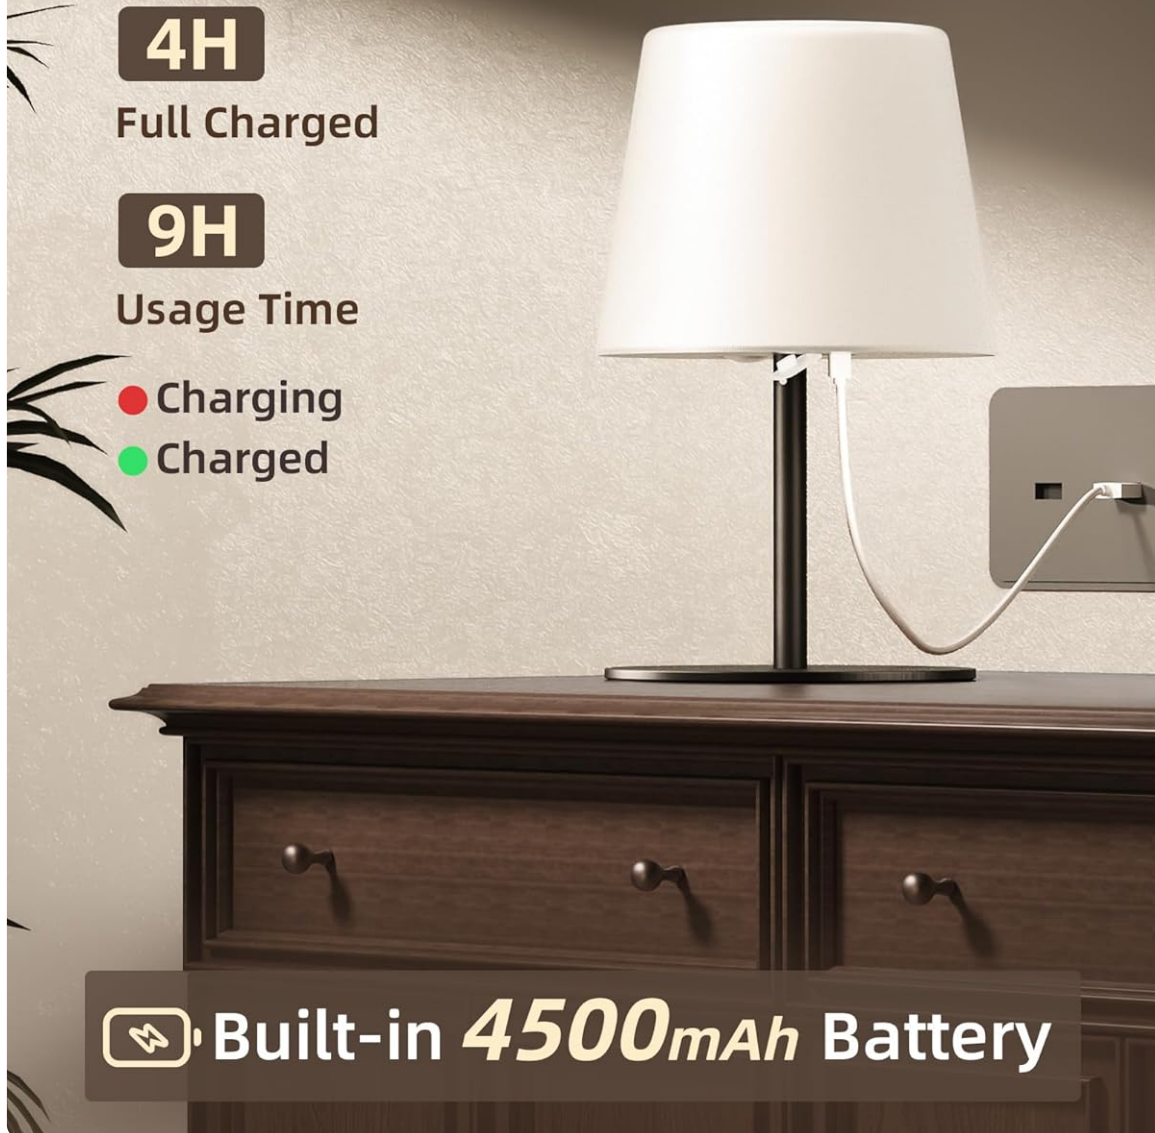

# Recharge Easily, Use Wirelessly

**4H**

Full Charged

**9H**

Usage Time

● Charging

● Charged

Image 4.2: The lamp being recharged via its USB-C port.

## Video: EZVALO Table Lamp Operation

Your browser does not support the video tag.

Video 4.3: An official video demonstrating the operation of the EZVALO Table Lamp, including power, dimming, and color temperature changes.