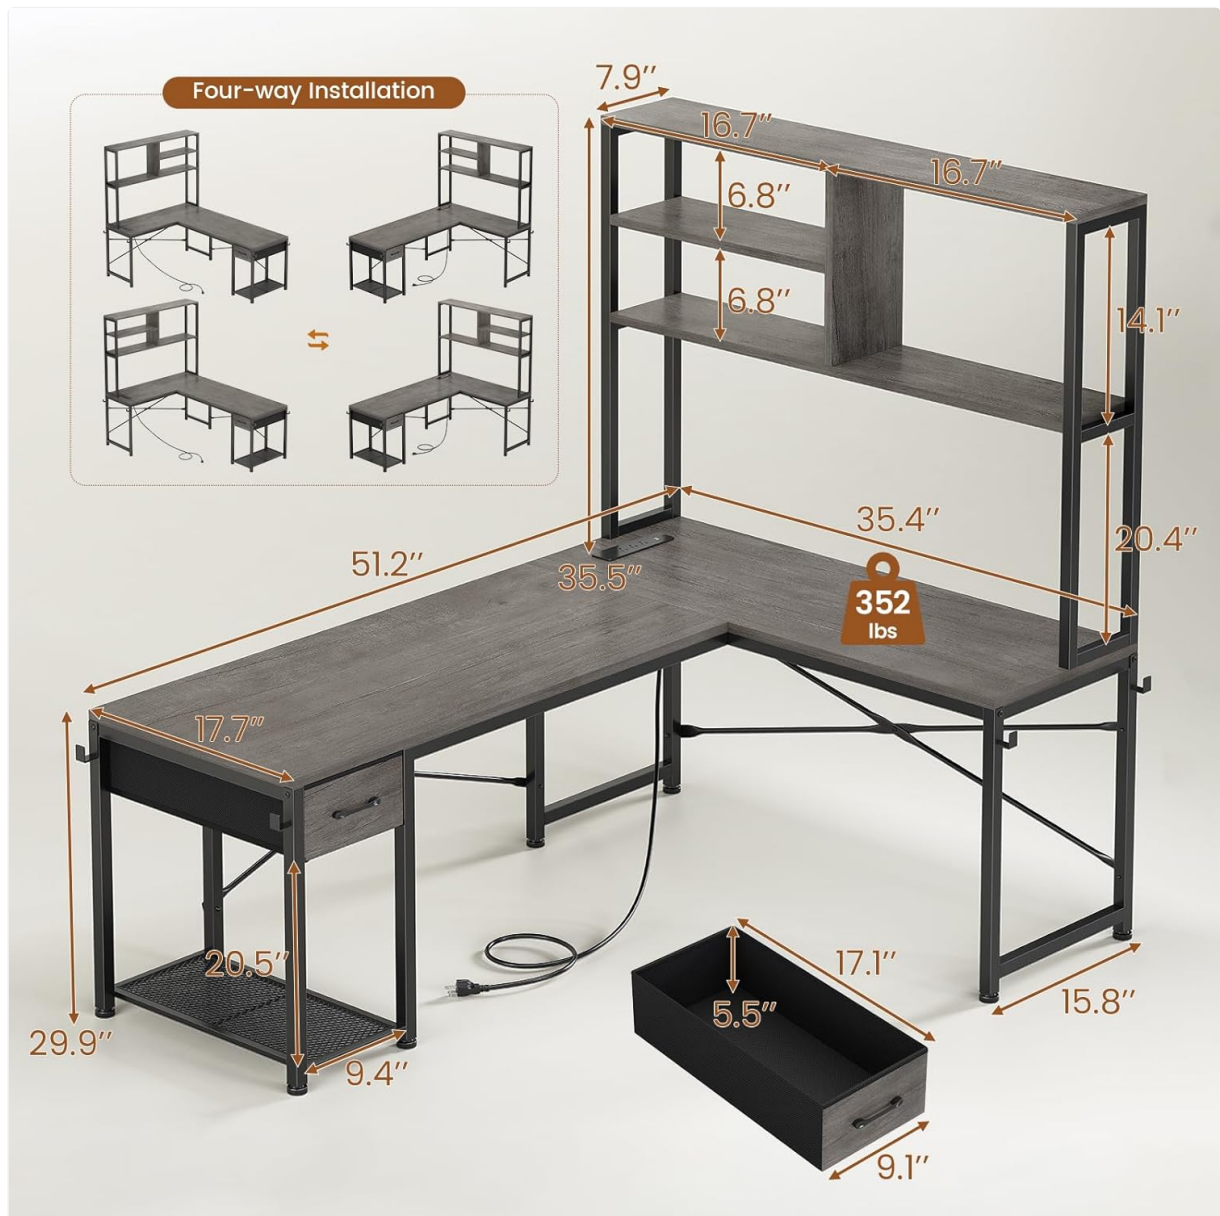

SEDETA 1.3m

SEDETA L Shaped Gaming Desk (Model 1.3m) Instruction Manual

Model: 1.3m

1. PRODUCT OVERVIEW

This manual provides detailed instructions for the assembly, operation, and maintenance of your SEDETA L Shaped Gaming Desk. This versatile desk features a reversible design, integrated power outlet, LED lighting, and various storage options including shelves, a fabric drawer, and a CPU stand.

- **3-Tier Storage Shelves:** The top hutch features three adjustable shelves for books, decor, or office supplies.
- **Fabric Drawer:** A convenient fabric drawer provides enclosed storage for office supplies and personal items, keeping them within reach without cluttering the desktop.
- **CPU Stand:** A dedicated CPU shelf protects your computer tower from dust and moisture while providing proper ventilation.
- **4 Iron Hooks:** Use the integrated iron hooks to hang headphones, backpacks, or other accessories.

Figure 4.3: Desk showcasing large storage space with shelves, drawer, and CPU stand.

Figure 4.4: Fabric drawer for organized storage.

Figure 4.5: CPU stand for computer tower protection and ventilation.

7. PRODUCT SPECIFICATIONS

Feature	Detail
Brand	SEDETA
Model Number	1.3m
Shape	L-Shape
Product Dimensions	17.7"D x 51.2"W x 29.9"H
Color	Grey
Style	Industrial
Base Material	Metal
Top Material Type	Engineered Wood
Finish Type	Powder Coated
Special Feature	Built-In USB Outlet, RGB LED Lights
Number of Drawers	1 (fabric)
Item Weight	41 Pounds
Required Assembly	Yes
Storage Options	3-tier shelves, 1 fabric drawer, 1 CPU shelf