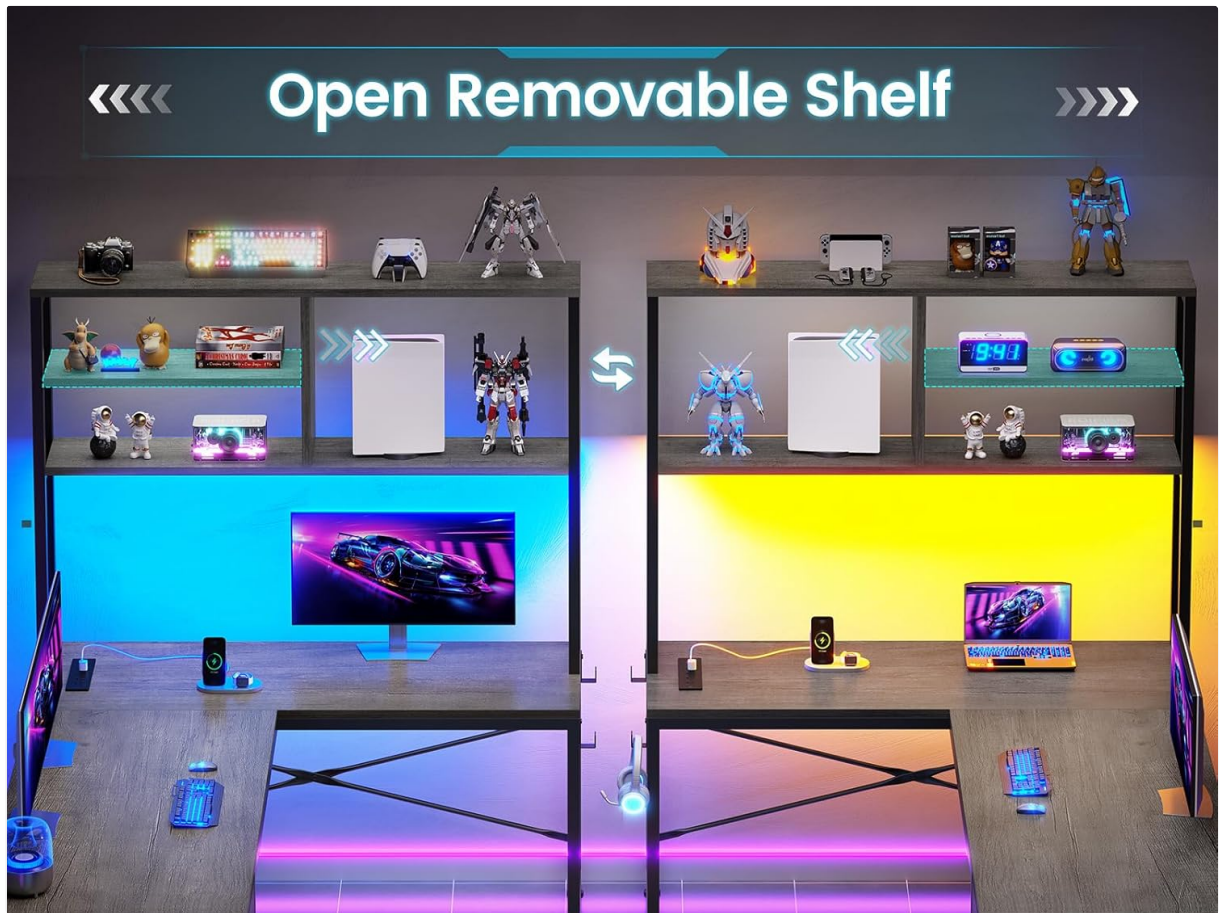

- **3-Tier Storage Shelves:** The top hutch features three adjustable shelves for books, decor, or office supplies.
- **Fabric Drawer:** A convenient fabric drawer provides enclosed storage for office supplies and personal items, keeping them within reach without cluttering the desktop.
- **CPU Stand:** A dedicated CPU shelf protects your computer tower from dust and moisture while providing proper ventilation.
- **4 Iron Hooks:** Use the integrated iron hooks to hang headphones, backpacks, or other accessories.

Figure 4.3: Desk showcasing large storage space with shelves, drawer, and CPU stand.

Figure 4.4: Fabric drawer for organized storage.

Figure 4.5: CPU stand for computer tower protection and ventilation.