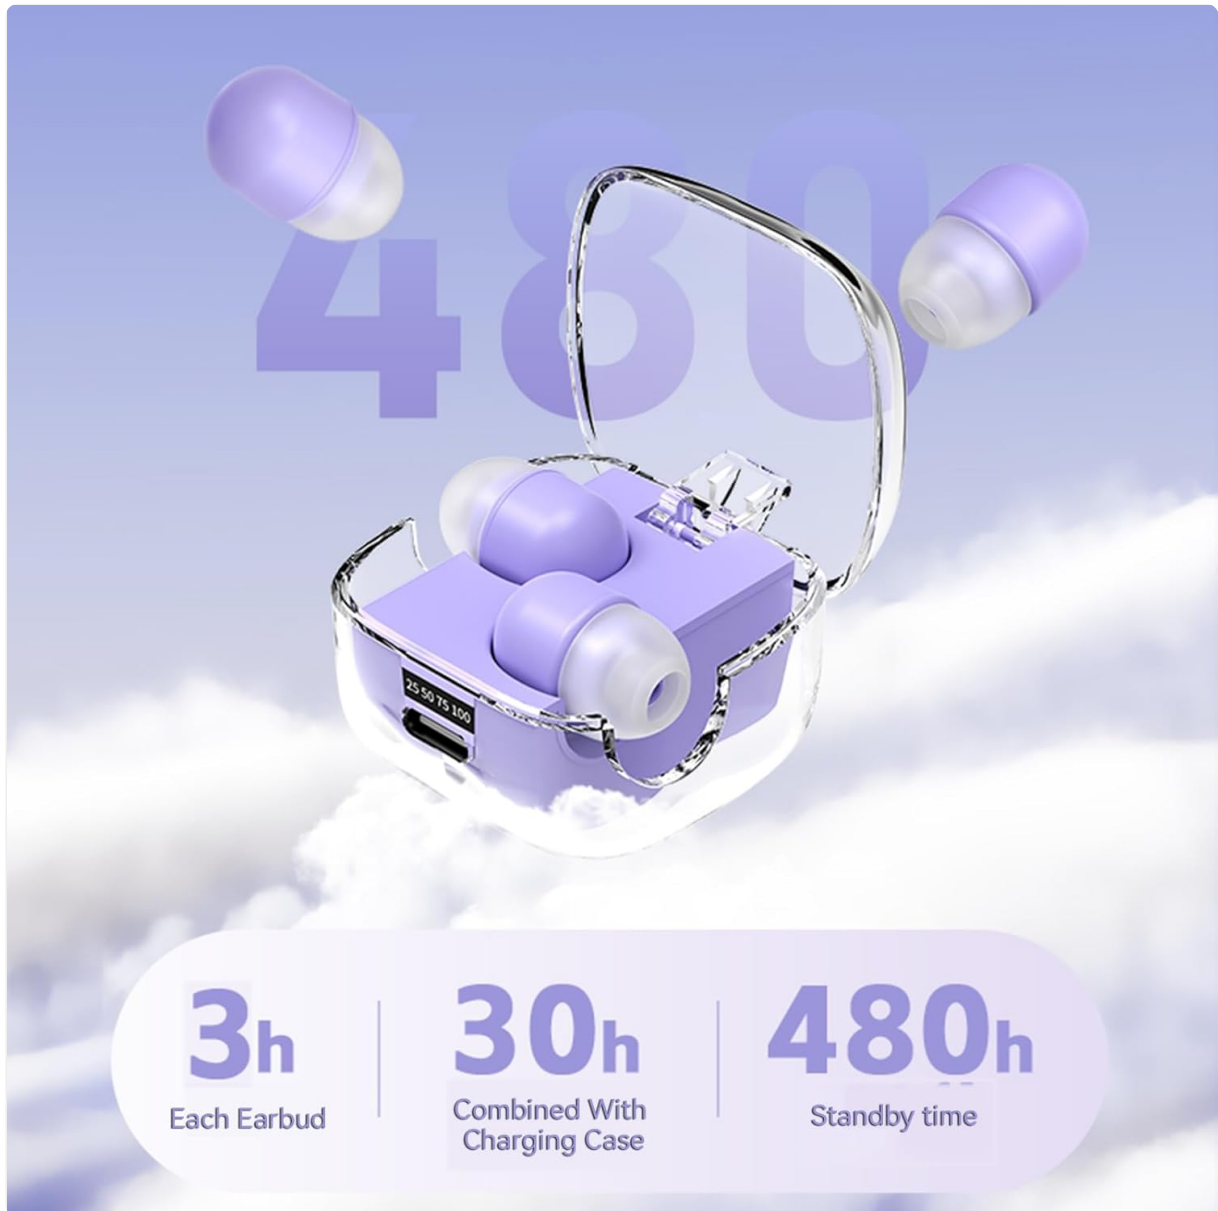

A full charge provides approximately 3 hours of playback for each earbud, with the charging case extending total usage to about 30 hours. Standby time is up to 480 hours.

Image: Battery life indicators for the earbuds and charging case.