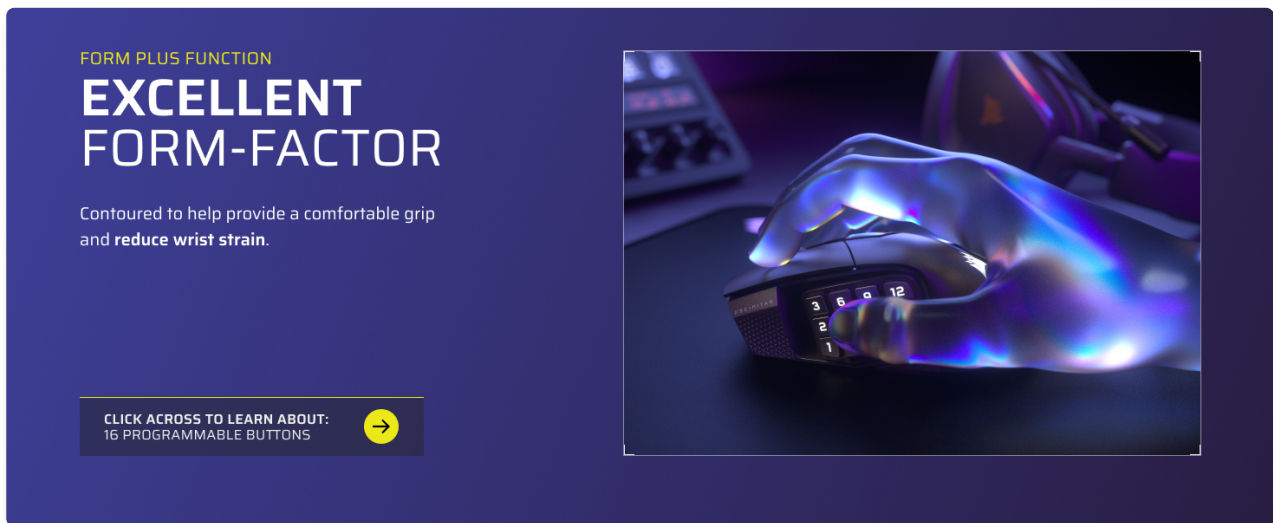

ELGATO STREAM DECK INTEGRATION

With native Elgato Stream Deck integration Stream Deck functions can be directly mapped to the **SCIMITAR ELITE WIRELESS SE** from the Stream Deck App.

For **Gaming**. For **Productivity**. For **Streaming**.

CLICK ACROSS TO LEARN ABOUT: VIRTUAL STREAM DECK →

Figure 4: Adjustable Key Slider for ergonomic customization.

3.3. DPI Settings

The Corsair MARKSMAN S 33K DPI optical sensor provides precise tracking. DPI settings can be adjusted in 1 DPI steps from 100 to 33,000 DPI using the dedicated DPI buttons on the mouse or through the iCUE software. Multiple DPI profiles can be saved and switched on-the-fly.

Figure 5: MARKSMAN S Sensor for precise tracking.

3.4. Elgato Integration

Native Elgato Stream Deck integration allows direct mapping of Stream Deck functions to the mouse buttons via the Stream Deck App. Elgato Virtual Stream Deck integration further expands functionality, allowing multiple virtual decks and profiles for various tasks like gaming, productivity, and streaming.