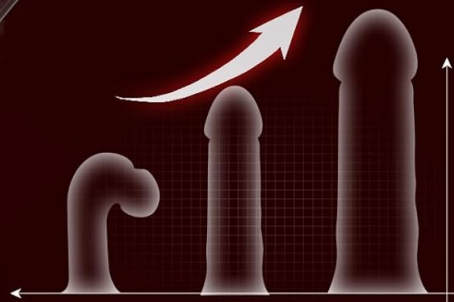

# 6S DEEP VACUUM SUCTION

*Feels Like a Real Throat*

**Blood Flow +30%**

**Hardness Index +50%**

**Boost Size with Vacuum Pump**

Deep vacuum suction can be activated to increase blood flow.