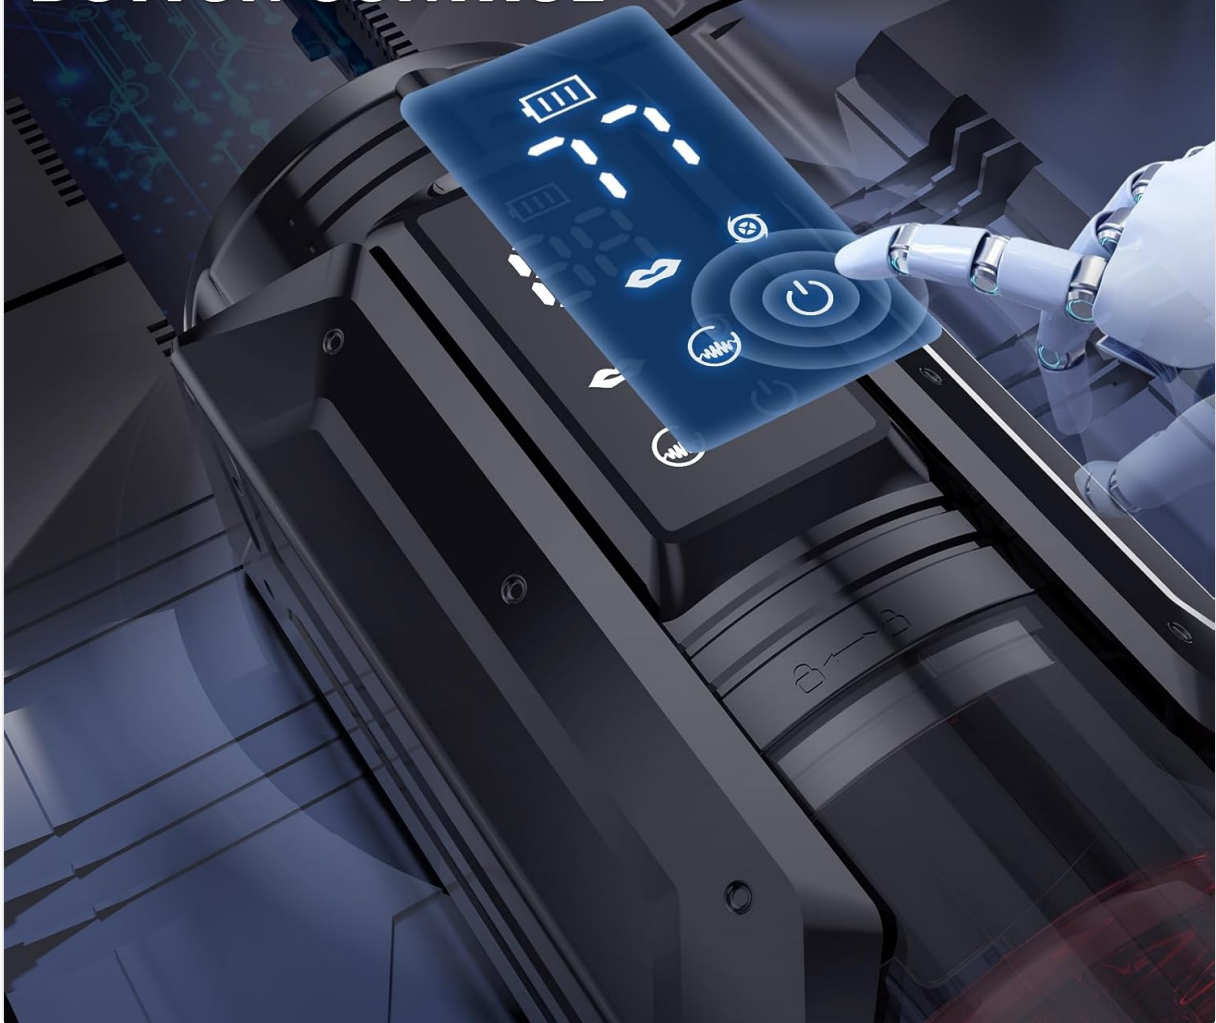

SMART LED DISPLAY & SIMPLE BUTTON CONTROL

The device supports both warm and cold water for varied experiences.

5.6 Internal Sleeve Design

The elastic, jelly-like inner sleeve features a textured tongue tip for gentle stimulation and dense particle textures for comprehensive sensation.