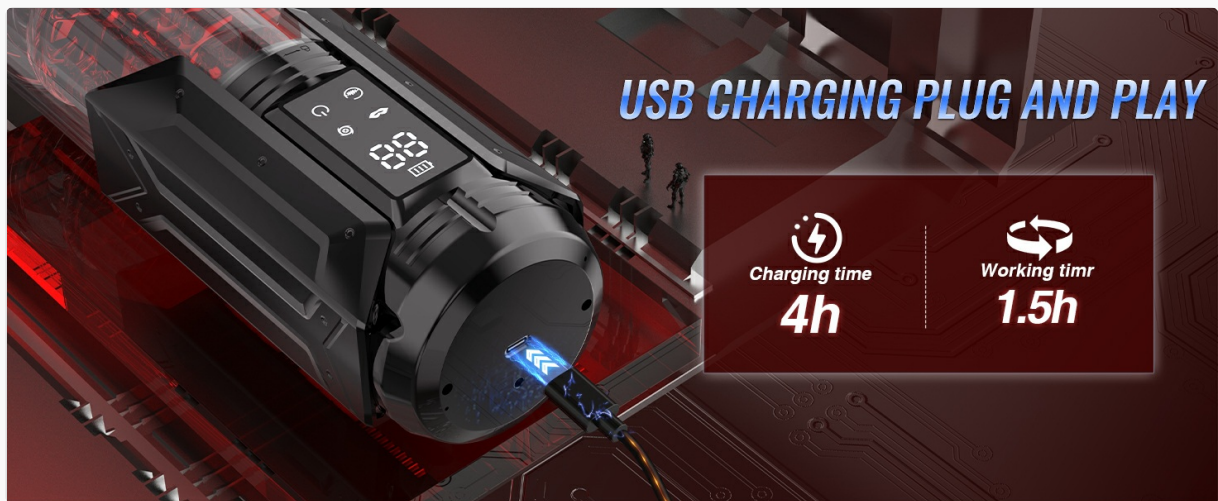

- 1 x Suction Base

The package includes the main device, lubricant, USB cable, user manual, and a suction base.

4. SETUP

4.1 Initial Charging

Before first use, fully charge the device. Connect the provided USB charging cable to the charging port on the device and to a standard USB power adapter (not included). The LED display will indicate charging status. A full charge takes approximately 4 hours and provides about 1.5 hours of use.