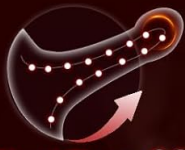

6S DEEP VACUUM SUCTION

Feels Like a Real Throat

Blood Flow +30%