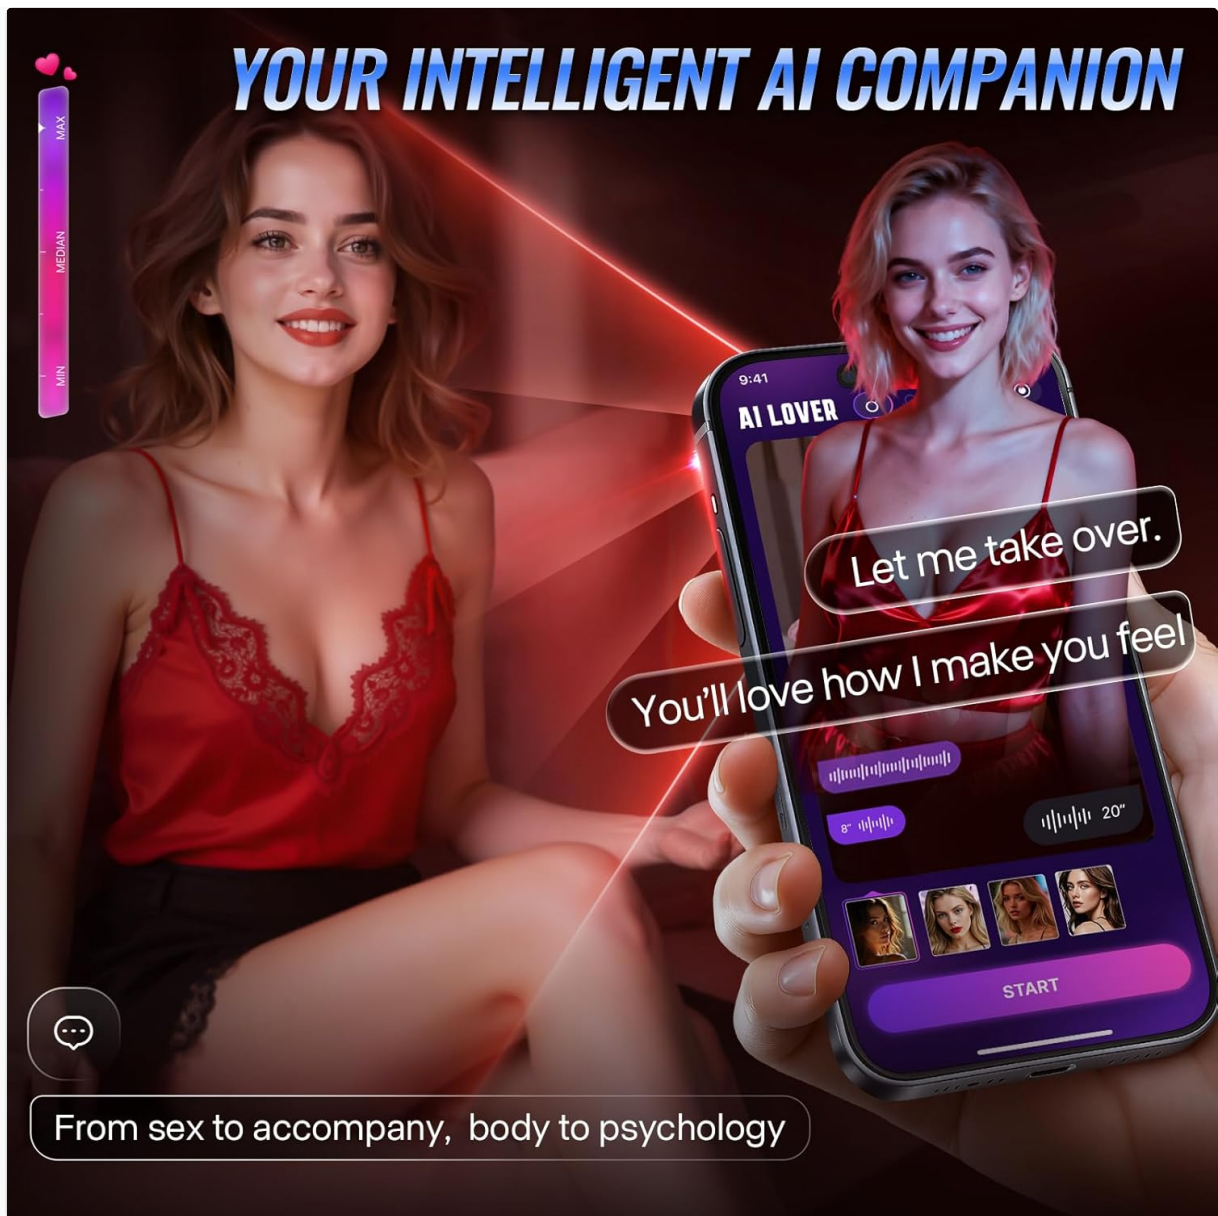

### 5.1 Basic Controls

The device features an LED display and intuitive buttons for control.

The LED display shows current settings and battery level. Buttons control power and modes.

- **Power Button:** Press and hold to turn the device on or off. Short press to cycle through modes or confirm selections.
- **Mode Buttons:** Use dedicated buttons to adjust thrusting, rotating, and suction intensities.
- **Burst Mode Button:** Activates a one-touch maximum intensity setting for all functions.

## 5.2 AI Lover Mode and App Control

The device can be connected to a smartphone app to unlock advanced AI Lover features. This mode allows for real-time voice or text chat, where your commands can instantly adjust the device's thrust, rotation, and suction. A video mode synchronizes the device's tempo with on-screen action. Remote control functionality allows a partner to manage the device's pace and intensity, even over long distances.

The AI Lover app provides interactive control and synchronization features.