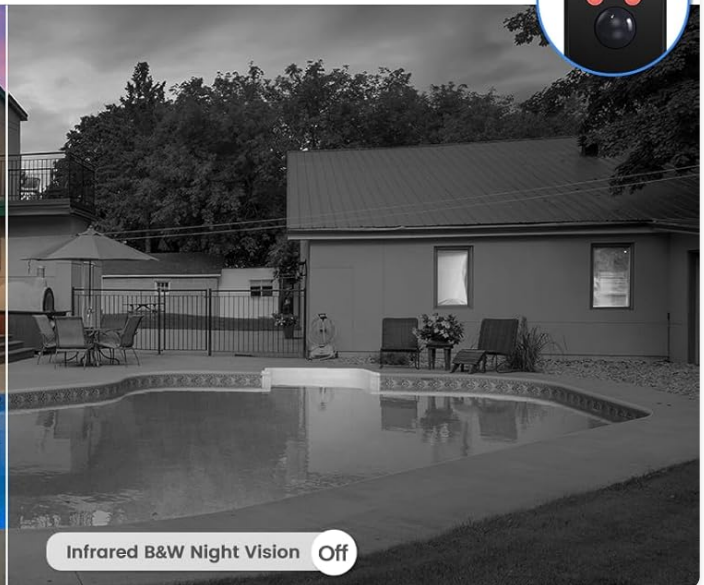

Figure 12: The camera offers 2K FHD Color Night Vision for clear visibility in the dark, alongside traditional B&W infrared night vision.