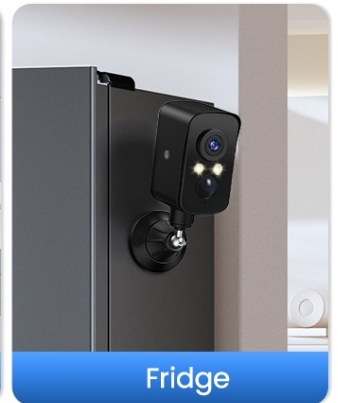

Figure 5: The camera can be easily installed using either the magnetic base or by screwing the mount into a surface.

Flexible Mounting

Wall mount and ceiling mount are both available

Mounted on a Tree

Mounted on Roof

Mounted on a Wall

Figure 6: Flexible mounting options allow installation on various surfaces such as trees, roofs, or walls.

Strong Magnetic Mount

Stick It Anywhere Metal

RV

Shelf

Fridge

Figure 7: The strong magnetic mount allows the camera to stick to any metal surface, including RVs, shelves, or refrigerators.