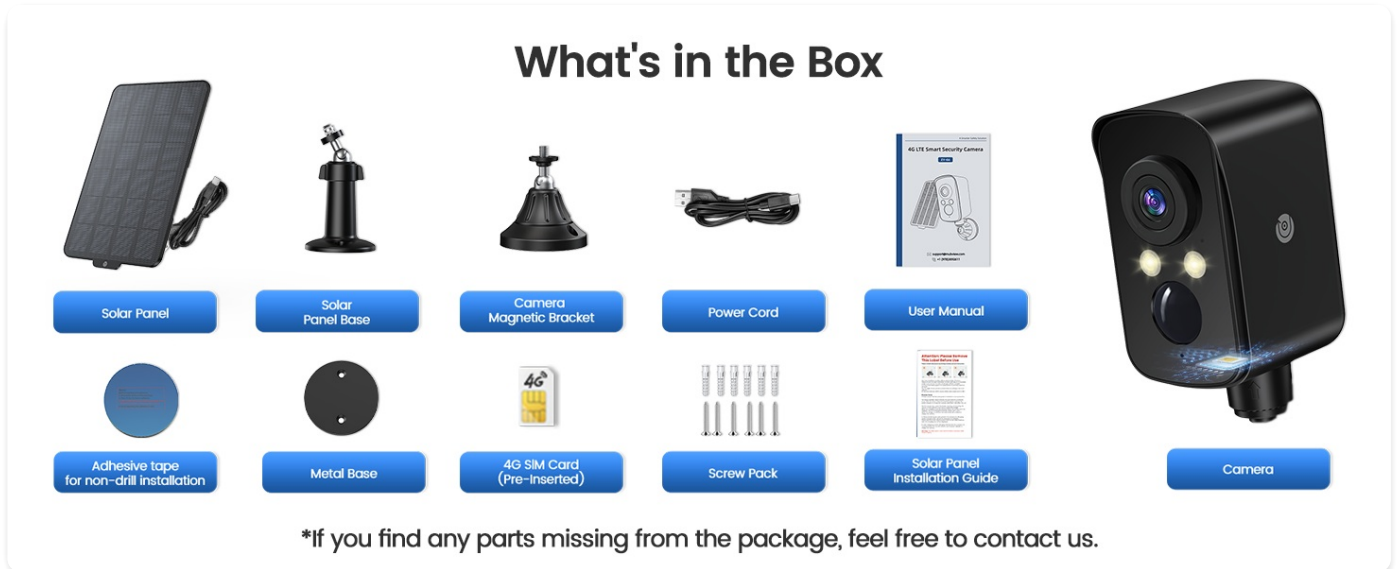

[Manuals.plus](#) /

> [Naseto](#) /

> Naseto 4G LTE Cellular Security Camera User Manual

Naseto ZY-G6

Naseto 4G LTE Cellular Security Camera User Manual

Model: ZY-G6

PRODUCT OVERVIEW

The Naseto 4G LTE Cellular Security Camera is a wireless outdoor surveillance solution designed for locations without Wi-Fi access. It features a built-in SIM card for 4G LTE connectivity, solar power for continuous operation, 2K color night vision, and a 300° pan capability for comprehensive coverage. Advanced AI motion detection provides instant alerts, and the camera supports both local SD card storage and lifetime 7-day cloud storage.

Figure 1: Naseto 4G LTE Cellular Security Camera with included solar panel and magnetic mount.

WHAT'S IN THE BOX

Verify that all components listed below are included in your package:

- Camera Body
- Instruction Manual
- Charging Cable
- Mounting Screw Pack
- Mount (Magnetic Mount and Solar Panel Base)
- Solar Panel
- Adhesive tape for non-drill installation
- Metal Base
- 4G SIM Card (Pre-Inserted)

Figure 2: All components included in the Naseto 4G LTE Cellular Security Camera package.

SETUP AND INSTALLATION

SIM Card Activation and Data Plan

This camera operates exclusively on 4G LTE cellular networks and requires a data plan. A pre-installed SIM card is included and will auto-activate a free 7-day unlimited data trial upon initial setup. After the trial, a subscription is required to maintain online functionality. Compatible networks include AT&T, Verizon, and T-Mobile. The camera automatically switches to the best available signal.

Pre-installed SIM Card

The camera supports **only** the pre-installed SIM card

Included SIM Card
Not Included SD Card

T-Mobile

at&t

verizon

Compatible with AT&T, T-Mobile, and Verizon networks

Figure 3: The camera features a pre-installed SIM card compatible with major US carriers. An SD card is not included.