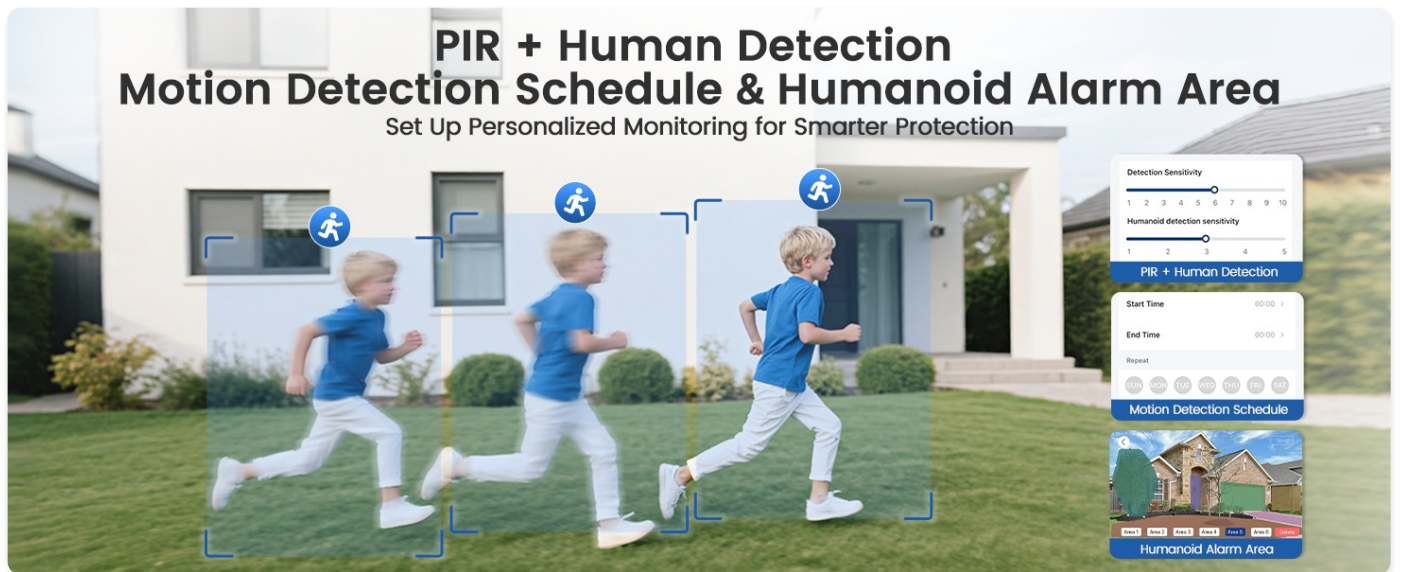

300°-Pan Angle

APP Remote Control

Figure 9: The camera offers a 300° pan angle, controllable remotely via the mobile application.

300°-Pan Angle, APP Remote Control

360° view provides field of view an all-round sense of security.

Figure 10: The 300° pan angle provides a wide field of view for an all-round sense of security.

Smart AI Motion Detection and Alerts

The camera features advanced AI that accurately detects human motion, minimizing false alarms. Receive real-time phone alerts when activity is detected, keeping you informed of events at your property, even when you are away.

Figure 11: Configure PIR and Human Detection settings to set up personalized monitoring and reduce false alarms.

2K Color Night Vision

Capture clear and detailed footage in 2K resolution, day or night. The camera's full-color night vision ensures visibility even in low-light conditions, providing enhanced security around the clock.