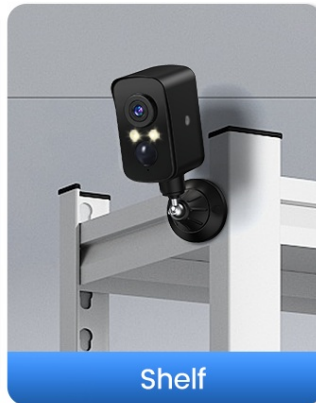

Figure 4: Information regarding the pre-inserted SIM card and required data plan subscription options.

Mounting Options

The Naseto camera offers flexible installation with both magnetic and screw mount options, ensuring 100% wire-free setup. The magnetic mount allows for quick, drill-free attachment to metal surfaces, ideal for RVs, barns, or temporary setups. For permanent installations, use the included screw mount.

Figure 5: The camera can be easily installed using either the magnetic base or by screwing the mount into a surface.

Flexible Mounting

Wall mount and ceiling mount are both available

Mounted on a Tree

Mounted on Roof

Mounted on a Wall

Figure 6: Flexible mounting options allow installation on various surfaces such as trees, roofs, or walls.

Strong Magnetic Mount

Stick It Anywhere Metal

RV

Shelf

Fridge

Figure 7: The strong magnetic mount allows the camera to stick to any metal surface, including RVs, shelves, or refrigerators.