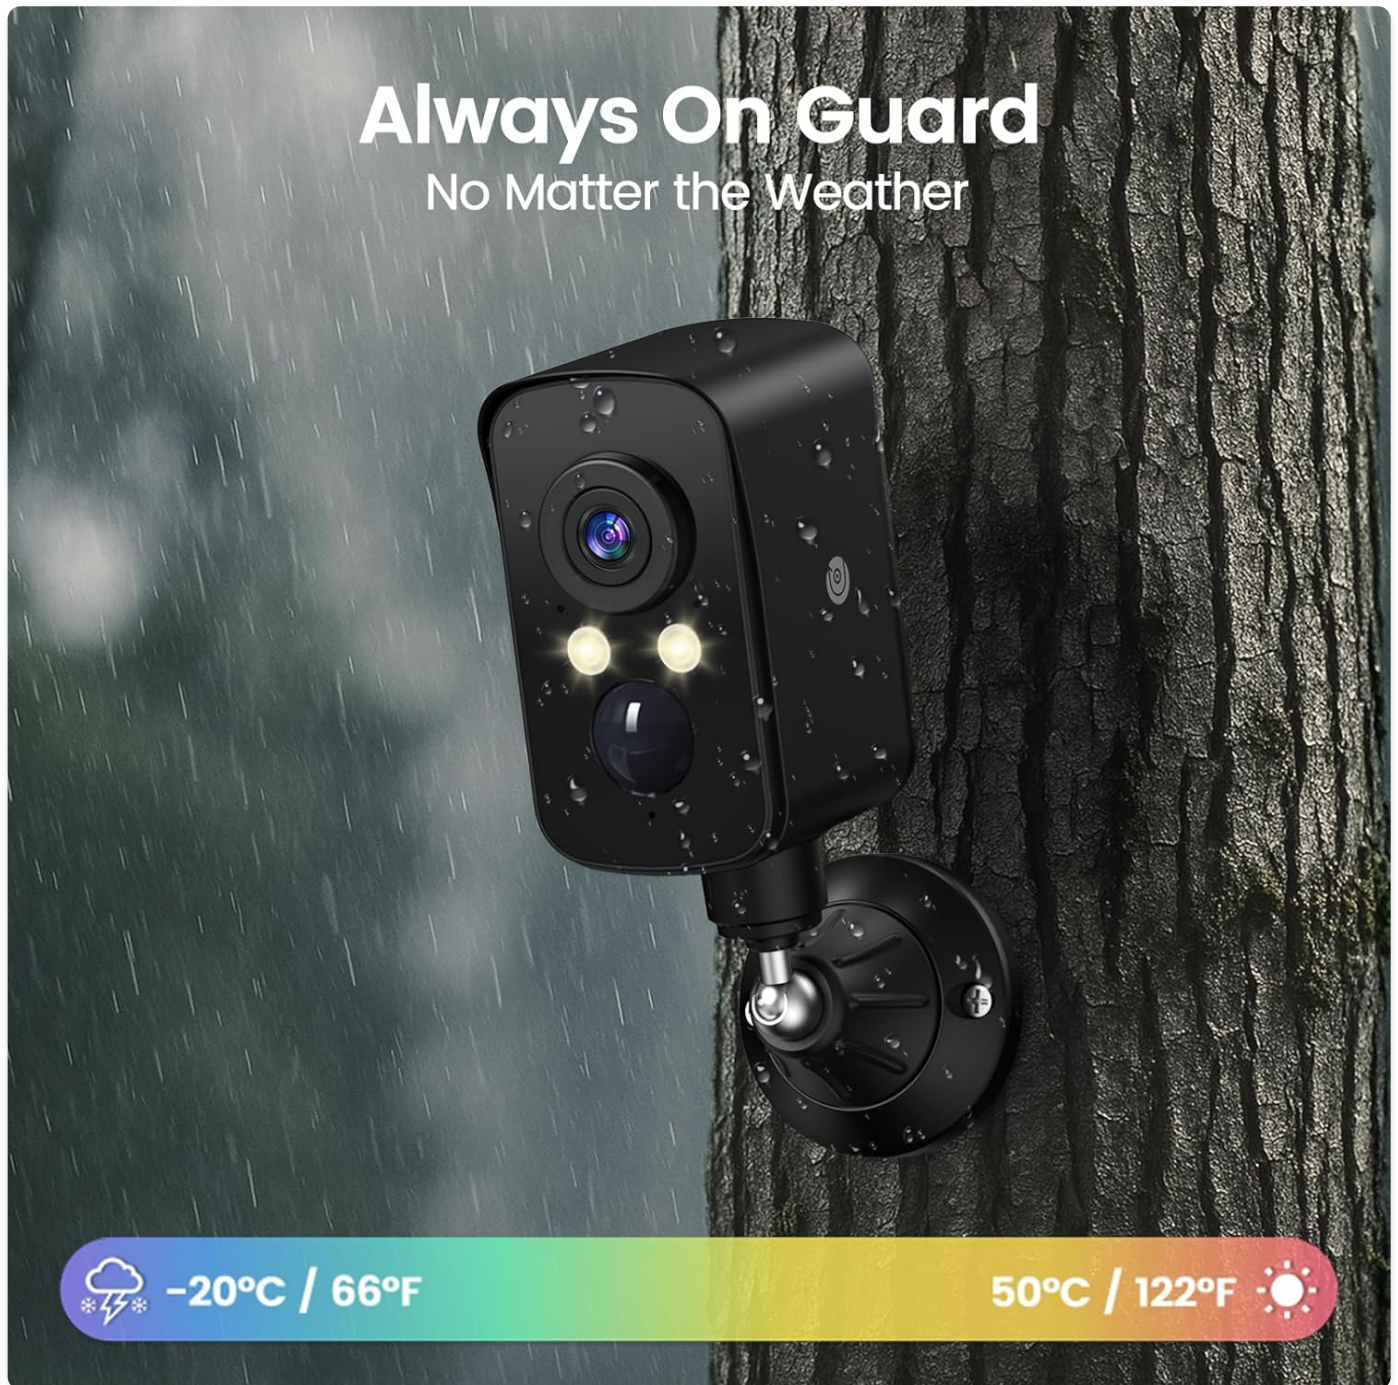

Weather Resistance

With an IP65 weatherproof rating, the Naseto camera is designed to withstand various outdoor conditions, including wind, dust, rain, and snow. This ensures reliable operation in diverse environments.