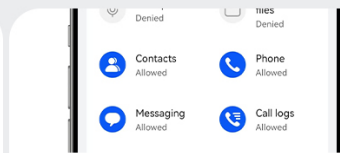

1 Turn on Bluetooth

2 Scan the QR code and download

3 Click pairing, select W50pro

4 Send a request via Bluetooth.

5 Turn on call and message reminders

6 Open Dafit permissions.

The IOWODO W50PRO Smart Watch demonstrating its IP68 waterproof rating, suitable for swimming and protection against splashes and rain.