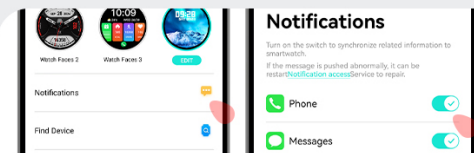

1 Turn on Bluetooth

2 Scan the QR code and download

3 Click pairing, select W50pro

4 Send a request via Bluetooth.

5 Turn on call and message reminders

6 Open Dafit permissions.

The IOWODO W50PRO Smart Watch demonstrating its IP68 waterproof rating, suitable for swimming and protection against splashes and rain.