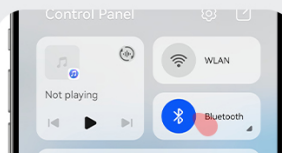

Connection tutorial

1 Turn on Bluetooth