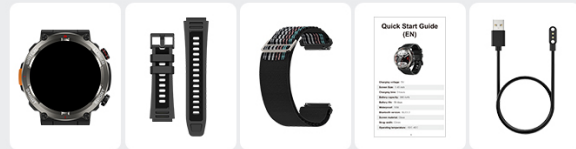

What's Inside

- 1 * Smartwatch
- 1 * Silicone strap
- 1 * User manual
- 1 * Nylon braided strap
- 1 * Magnetic charging cable

A user answering a call directly from the IOWODO W50PRO Smart Watch while cycling, highlighting its hands-free communication feature.

Easier to Answer & Make Calls on your Wrist

Call Dialing & Answering All-in-one

Unlike ordinary watches, the W50Pro is equipped with a large speaker and a high-sensitivity microphone, making it easy to make or answer calls even in a noisy environment. In addition, it also supports voice assistant commands, bringing you an unparalleled smart experience.