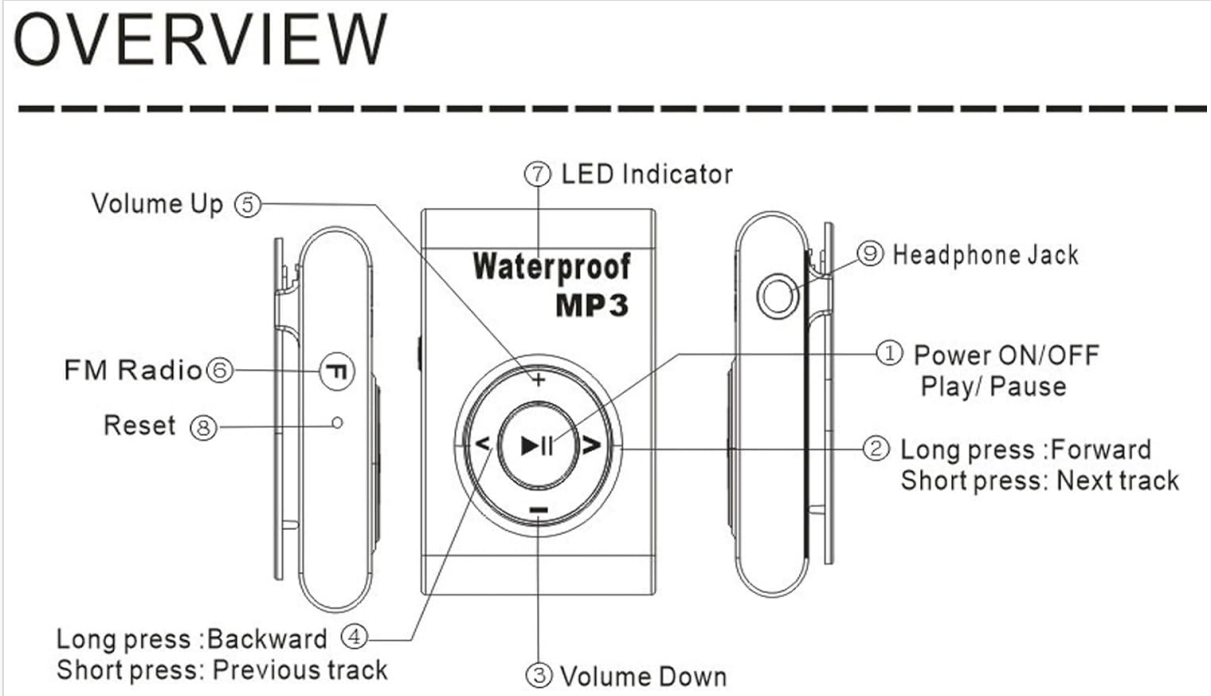

Image Description: A technical diagram illustrating the GOWENIC Waterproof MP3 Player from multiple angles (front, top, side). Key features are numbered and labeled: (1) Power ON/OFF / Play/Pause button, (2) Forward button (long press for forward, short press for next track), (3) Volume Down button, (4) Backward button (long press for backward, short press for previous track), (5) Volume Up button, (6) FM Radio button, (7) LED Indicator, (8) Reset button, (9) Headphone Jack.