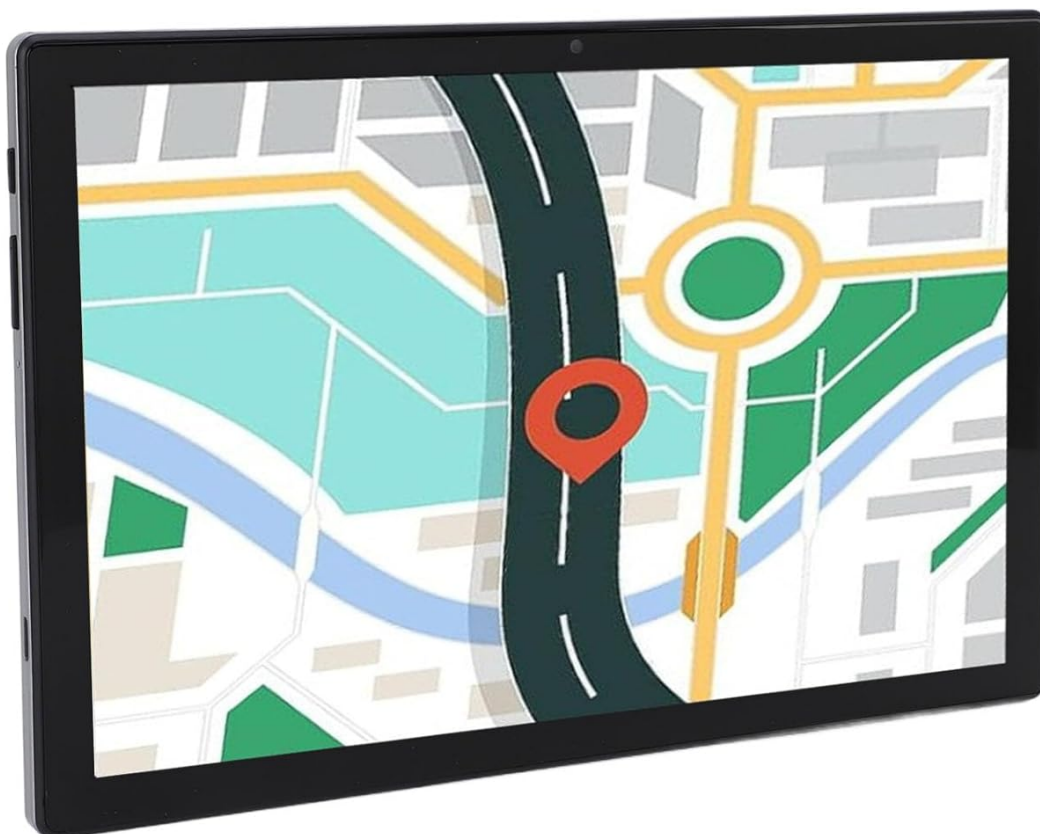

Other Features: GPS, FM, Wireless Fidelity

Image 3.2: The tablet screen showing a GPS navigation map, highlighting its location capabilities.

3.5 App Management

As a GMS certified device, the tablet supports access to the Google Play Store for downloading millions of applications and games, including Google, YouTube, Netflix, and TikTok. Manage installed apps through Settings > Apps.