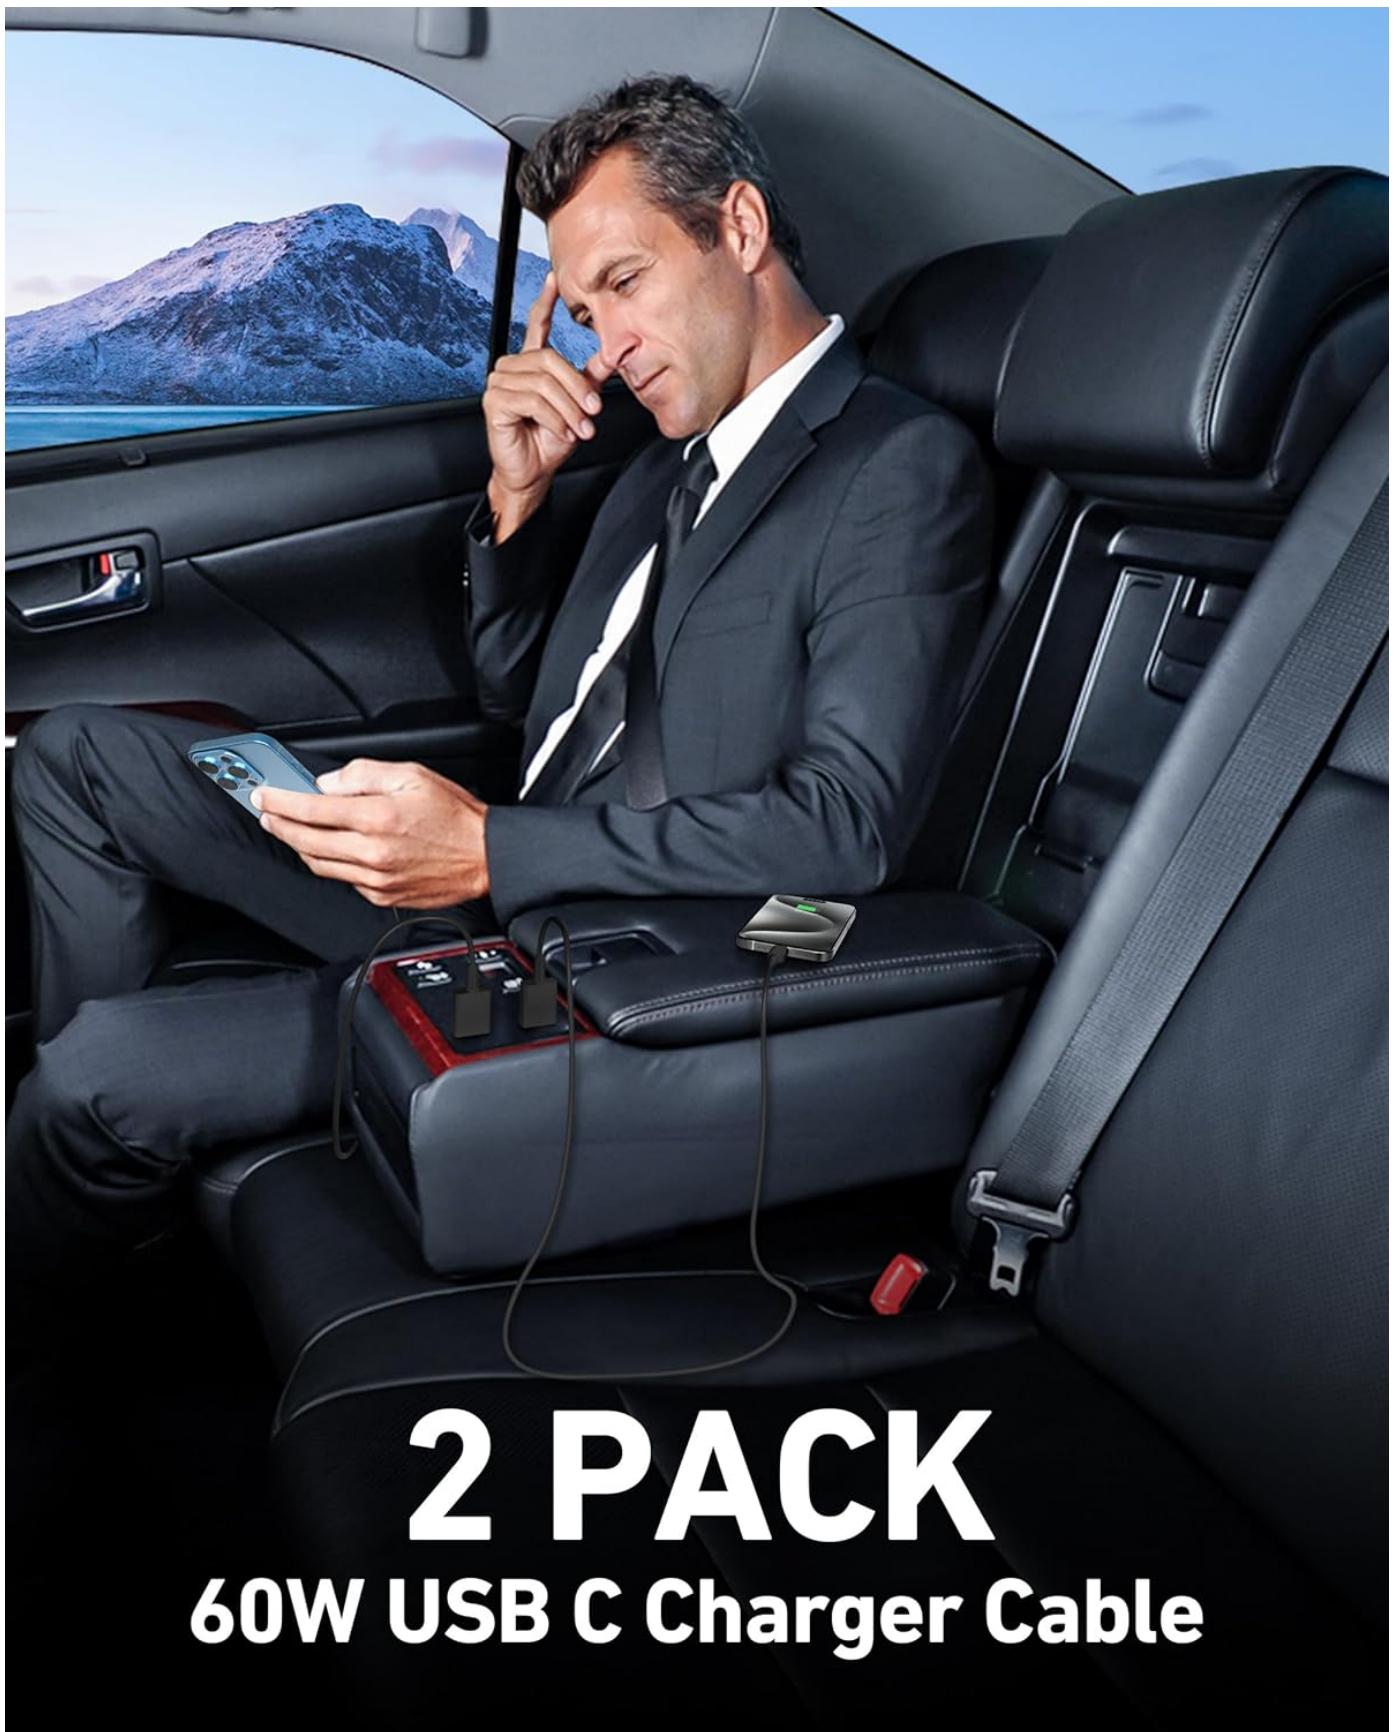

Package Contents

Your package includes:

- 2 x 3FT USB A to USB C Cables (Black)

Image: Two 3-foot USB A to USB C cables included in the package.

Setup

1. **Connect to Power Source:** Insert the USB-A end of the cable into a compatible USB-A port in your car, wall adapter, or computer.
2. **Connect to Device:** Insert the USB-C end of the cable into the USB-C port of your smartphone, tablet, or other