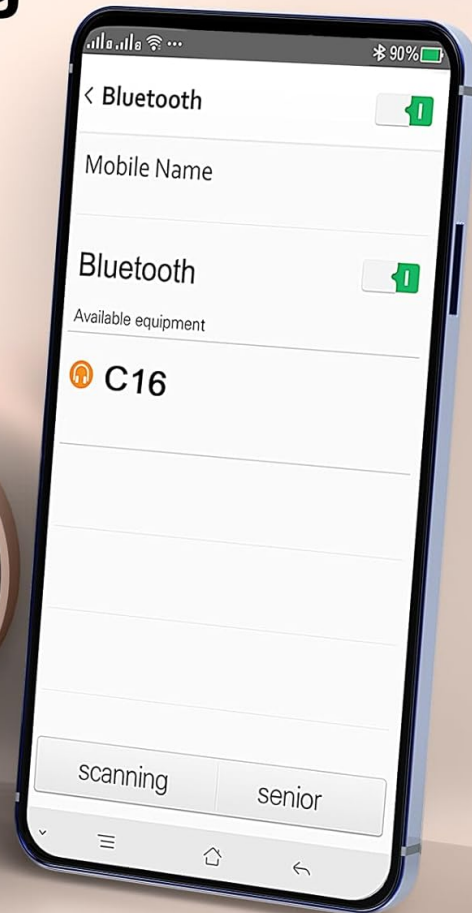

## 3.2 One-Step Pairing

1. Ensure your device's Bluetooth is turned on.
2. Open the charging case. The earbuds will automatically enter pairing mode.
3. On your device, search for Bluetooth devices and select "C16" from the list.
4. Once connected, the earbuds will automatically pair with your device for future use when removed from the case.

# One Step Pairing

Auto Connection

Long Transmission

Stable Connection

Image: A visual guide demonstrating the one-step pairing process, showing the earbuds in their case, a link icon, and a smartphone displaying the "C16" device ready for connection in the Bluetooth settings.