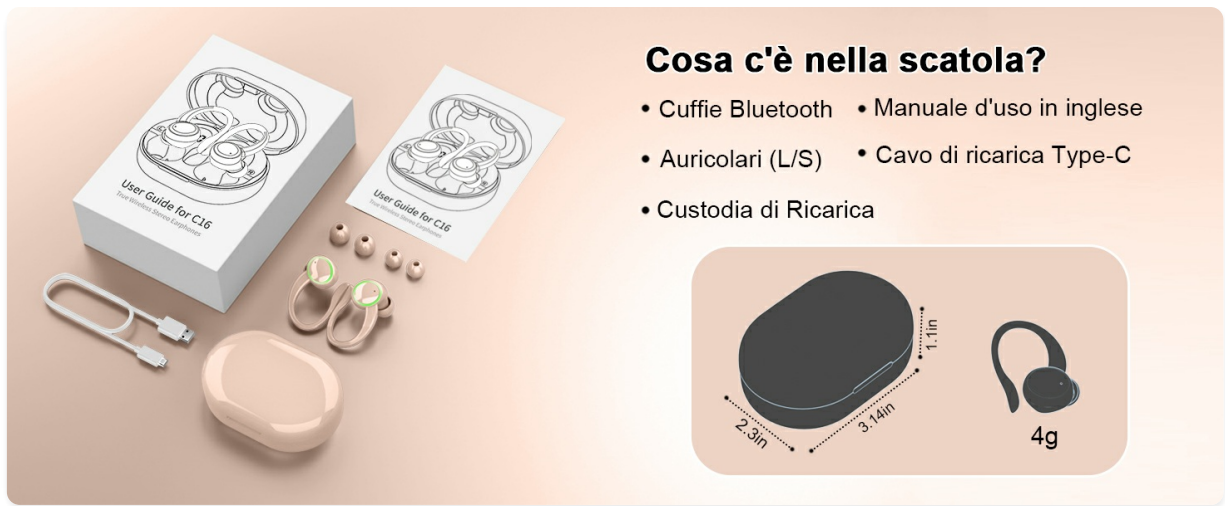

Cosa c'è nella scatola?

- Cuffie Bluetooth
- Manuale d'uso in inglese
- Auricolari (L/S)
- Cavo di ricarica Type-C
- Custodia di Ricarica

Image: An illustration showing all components included in the Matast C16 Earbuds package: the earbuds, charging case, USB-C cable, three sizes of eartips, and the user manual.

3. SETUP

3.1 Charging the Earbuds and Case

Before first use, fully charge the earbuds and the charging case. Connect the provided USB-C cable to the charging port on the case and to a power source. The LED display on the case will indicate the charging status and battery level.

- **Case Charging Time:** Approximately 1.5 hours for a full charge.
- **Earbuds Playtime:** Up to 8 hours on a single charge.
- **Total Playtime with Charging Case:** Up to 50 hours.