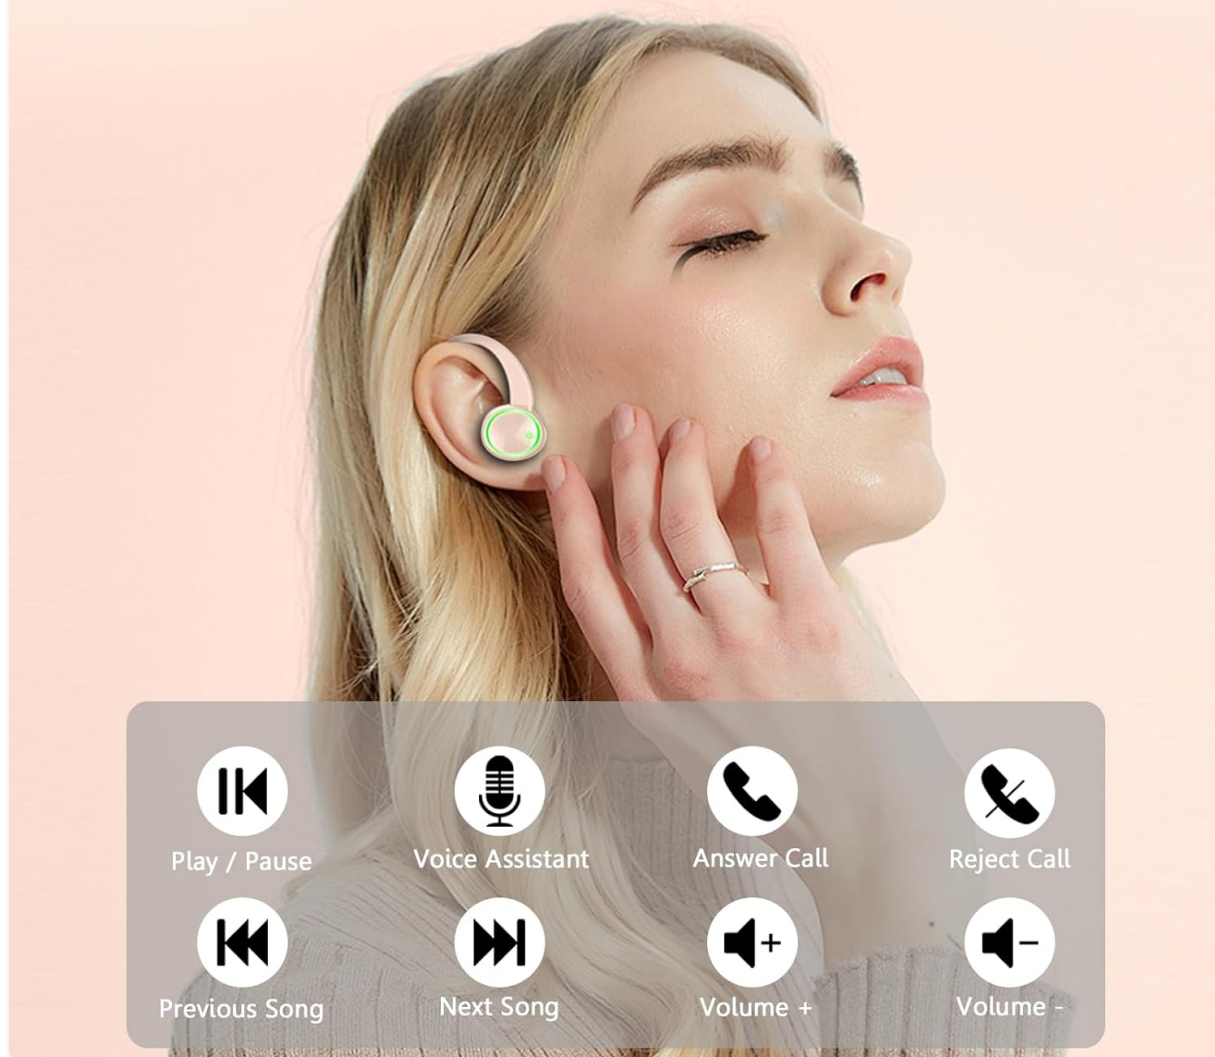

## 4.2 Smart Touch Controls

The earbuds are equipped with intelligent touch sensors for easy control of music playback, calls, and voice assistant activation.

Action	Gesture (L/R Earbud)
Play/Pause Music	Double Tap (x2)
Next Song	Triple Tap (x3) on Right Earbud
Previous Song	Triple Tap (x3) on Left Earbud
Volume Up	Single Tap (x1) on Right Earbud
Volume Down	Single Tap (x1) on Left Earbud
Answer/End Call	Single Tap (x1)
Reject Call	Press and Hold for 2 seconds (2S)
Activate Voice Assistant	Press and Hold for 2 seconds (2S)

# Smart Touch Control

Easy touch, easy use

Image: A diagram illustrating the various touch control gestures on the earbuds for functions like play/pause, track switching, volume adjustment, call handling, and voice assistant activation.

## 4.3 Single and Dual Mode

The earbuds support both single and dual-earbud modes. You can use one earbud independently for calls or music, or use both for a stereo audio experience.