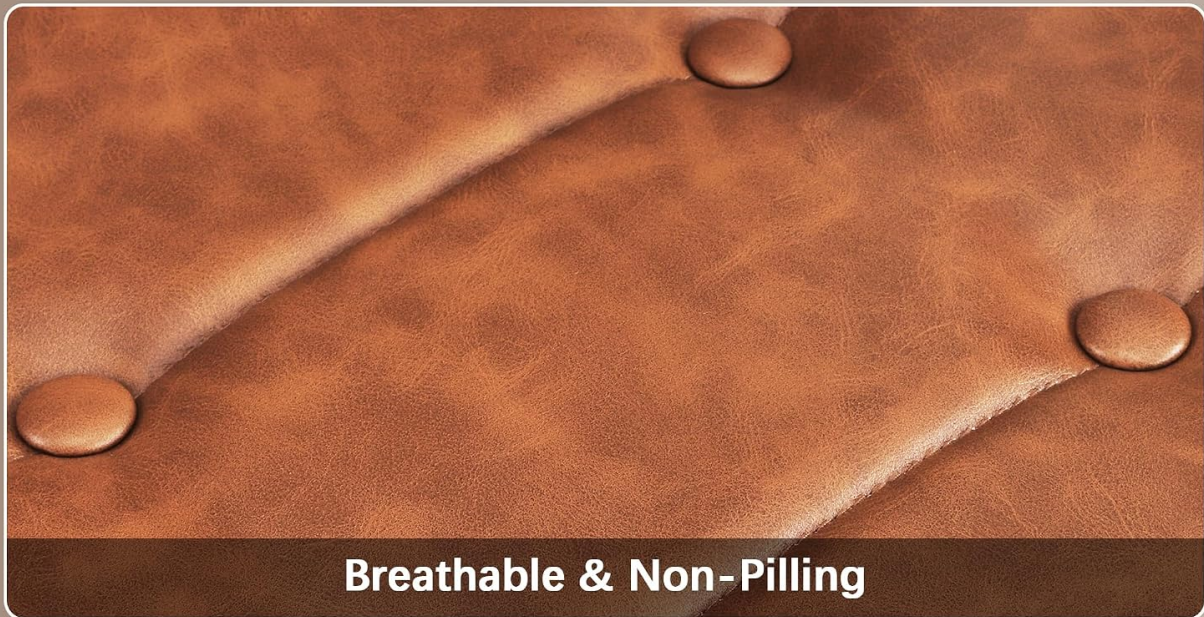

Soft Touch Suede Leather

Breathable & Non-Pilling