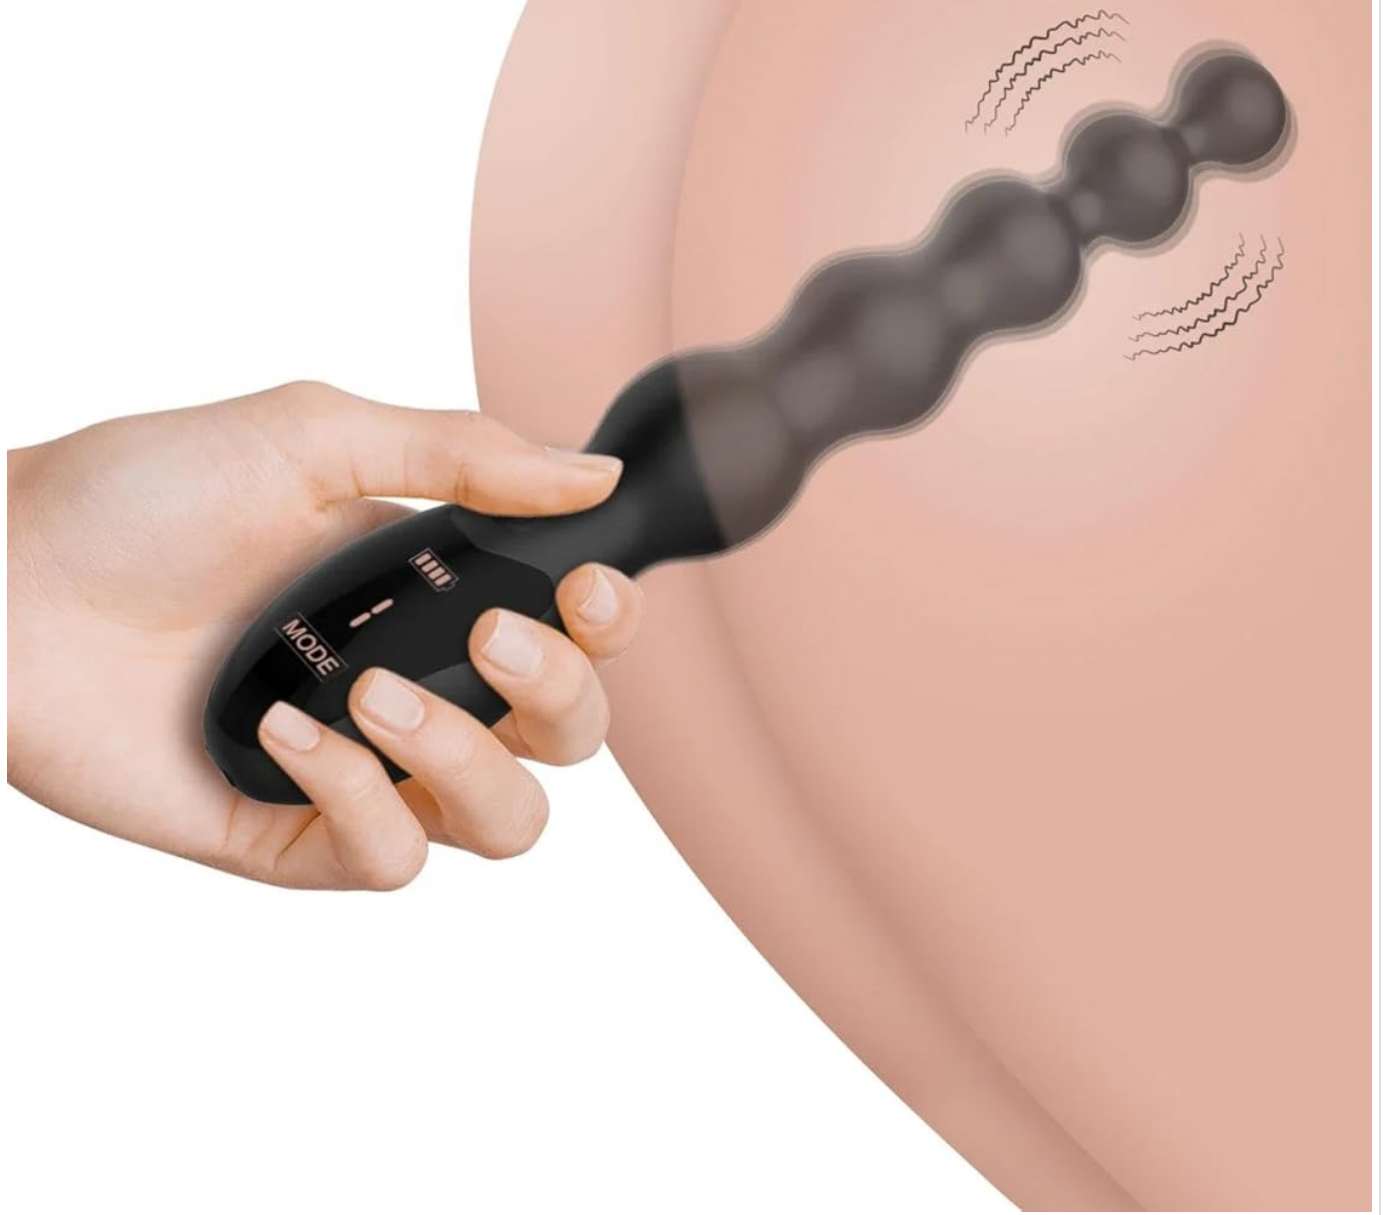

PRODUCT OVERVIEW

Key Features

- **Safe Materials:** Constructed from body-safe, odorless, and seamless silicone for comfort and reliability.
- **Ergonomic Design:** Features a smooth surface and an ergonomic shape for comfortable insertion and removal, designed to provide continuous stimulation.
- **Multi-functional Use:** Suitable for both anal and vaginal use, catering to diverse preferences for men and women.
- **Waterproof:** 100% waterproof design allows for easy cleaning and versatile use in various environments.
- **LED Display:** Integrated LED display indicates current mode and battery level.
- **Magnetic Charging:** Convenient and secure magnetic charging port.

1. **Power On/Off:** Press and hold the power button (usually marked with a power symbol) for a few seconds to turn the device on or off.
2. **Change Modes:** Short press the mode button (if available, or the power button if it doubles as a mode button) to cycle through different vibration patterns and intensities. The LED display will indicate the current mode.
3. **Application of Lubricant:** Always use a generous amount of water-based lubricant for comfortable and safe insertion.
4. **Insertion:** Gently insert the device into the desired area (anal or vaginal). Take your time and adjust as needed for comfort.

Soft and Comfortable

Massage the prostate gland

Figure 5: Example of Use. This illustration demonstrates a potential application of the device, highlighting its soft and comfortable material.

App Control (If Applicable)

If you have downloaded the companion app, follow the in-app instructions to pair your device via Bluetooth. The app typically offers advanced control over vibration patterns, intensity, and custom modes.