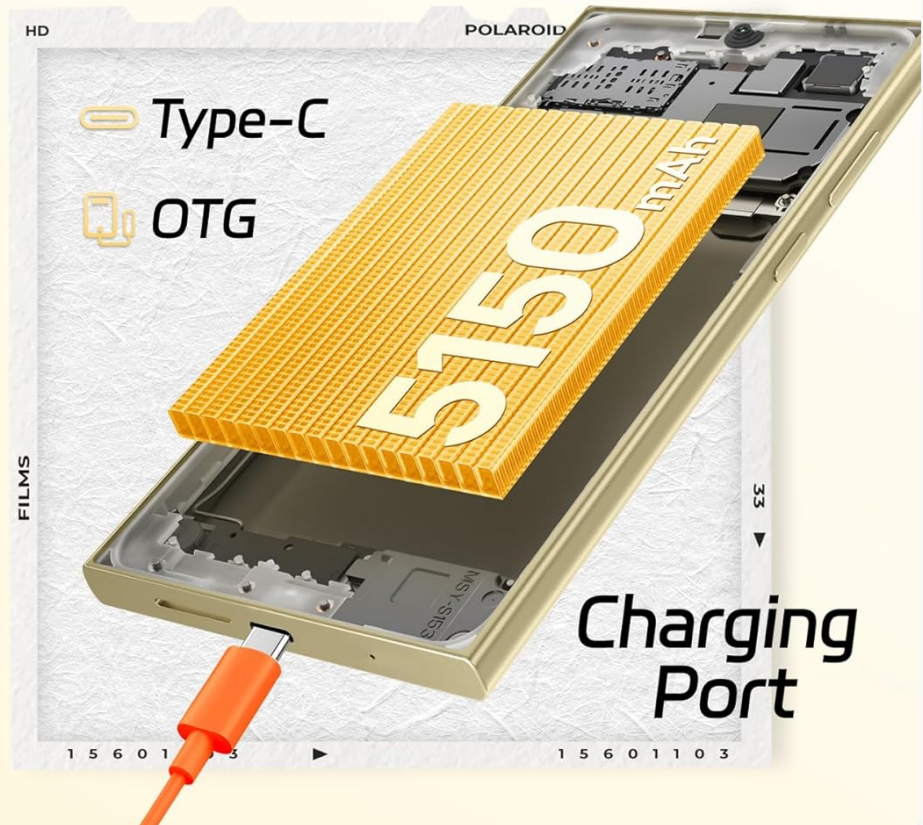

Power More. Charge Less

5150mAh Long-lasting Battery

5150mAh

530hrs
Standby

33hrs
Talk

20hrs
Music

6.7hrs
Video

6.3hrs
Game

Image: The OUKITEL C61 connected to a Type-C charger, illustrating its 5150mAh battery capacity and various usage times for standby, talk, music, video, and gaming.

5. OPERATING THE DEVICE

5.1 Android 15 Operating System

The OUKITEL C61 runs on the latest Android 15.0, offering enhanced safety, privacy, and fluidity. Explore new features and personalize your device experience.