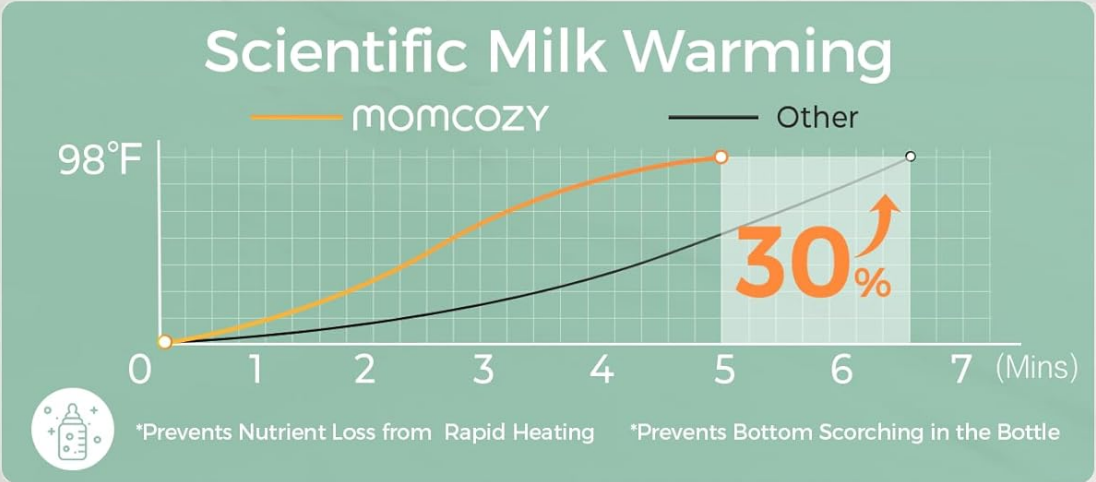

# Warm **4oz** of Water in Just **2 Mins**

For Mixing Baby Formula

Image: The Momcozy Portable Milk Warmer heating 4 ounces of water to 104°F in 2 minutes, suitable for mixing baby formula.

Warm **4oz**  
of Milk in Just  
**5 Mins**