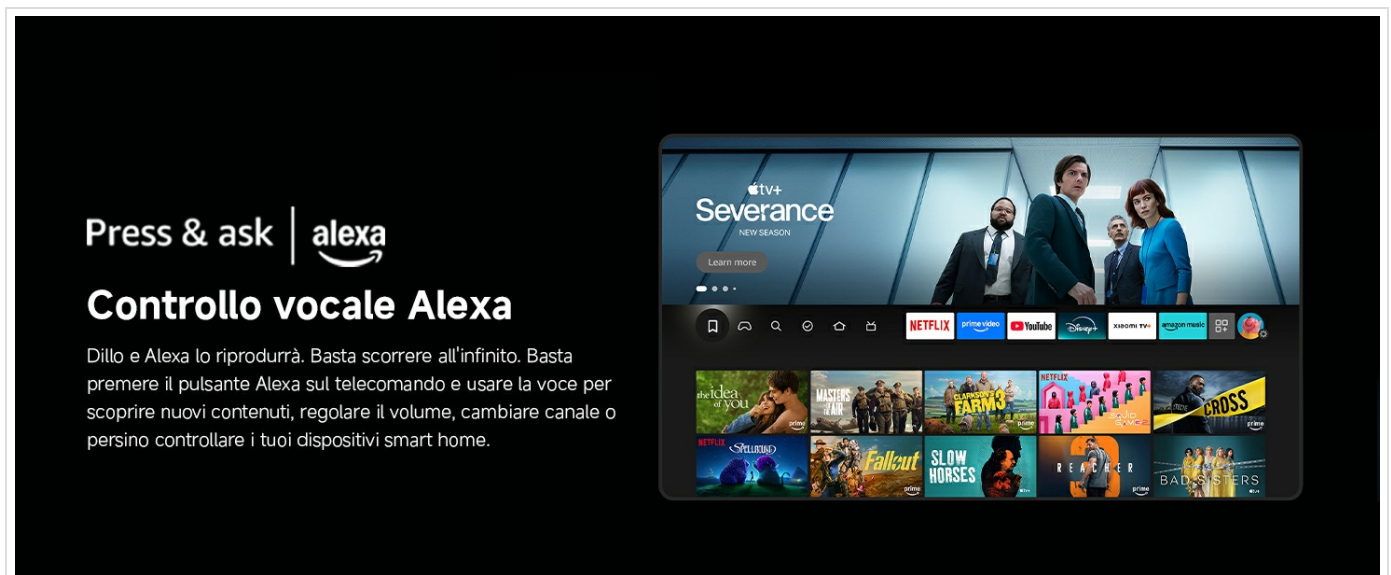

### Apple AirPlay

Stream content directly from your iPhone, iPad, or Mac to your TV using Apple AirPlay. Share photos, watch videos, or mirror your entire screen wirelessly.

Figure 6: Using Apple AirPlay to cast content to the TV.

## Connectivity

The TV offers versatile connectivity options including Bluetooth 5.0, dual-band Wi-Fi, Ethernet, 2 HDMI ports, and 1 USB port (USB 2.0 or 3.0). These allow for seamless connection to various devices and networks.