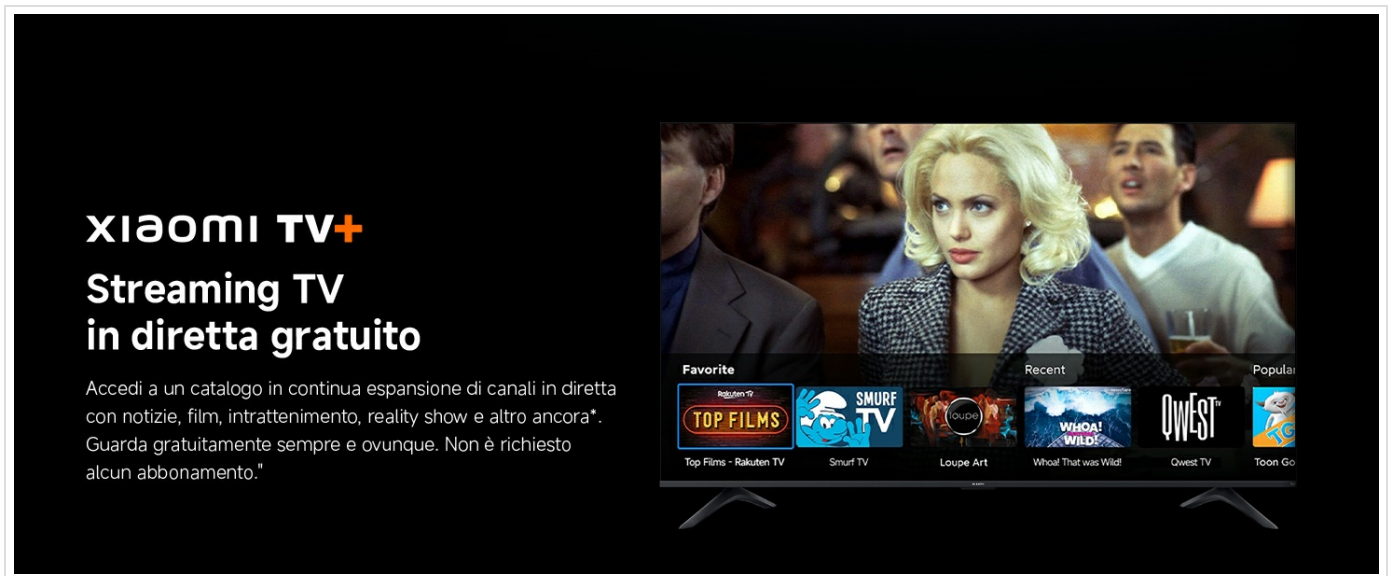

Figure 5: Bluetooth remote control with dedicated Alexa button.

### Apple AirPlay

Stream content directly from your iPhone, iPad, or Mac to your TV using Apple AirPlay. Share photos, watch videos, or mirror your entire screen wirelessly.

Figure 6: Using Apple AirPlay to cast content to the TV.