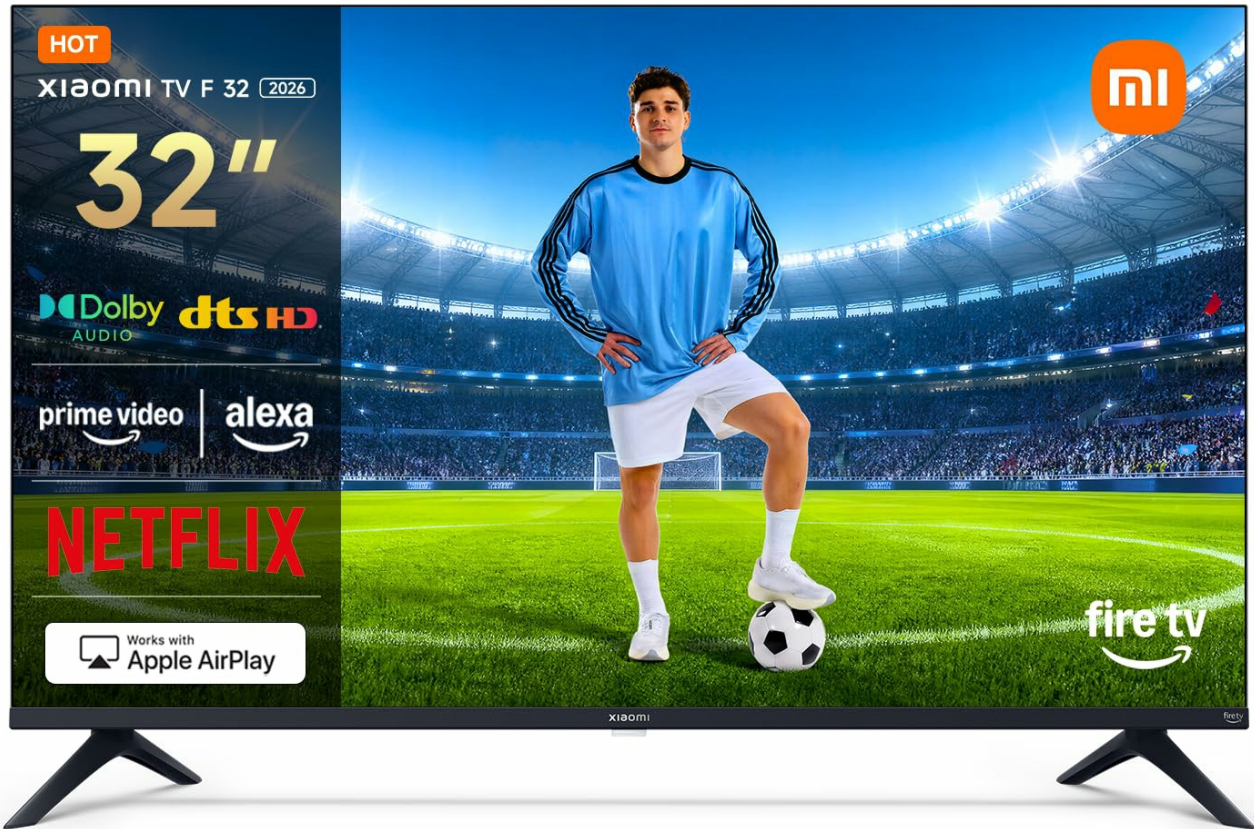

## INTRODUCTION

---

This manual provides essential information for setting up, operating, and maintaining your XIAOMI TV F 32-inch HD Smart Fire TV. Please read this manual thoroughly before using the product to ensure safe and optimal performance.

Figure 1: Front view of the XIAOMI TV F 32-inch Smart Fire TV.

### Apple AirPlay

Stream content directly from your iPhone, iPad, or Mac to your TV using Apple AirPlay. Share photos, watch videos, or mirror your entire screen wirelessly.

Figure 6: Using Apple AirPlay to cast content to the TV.