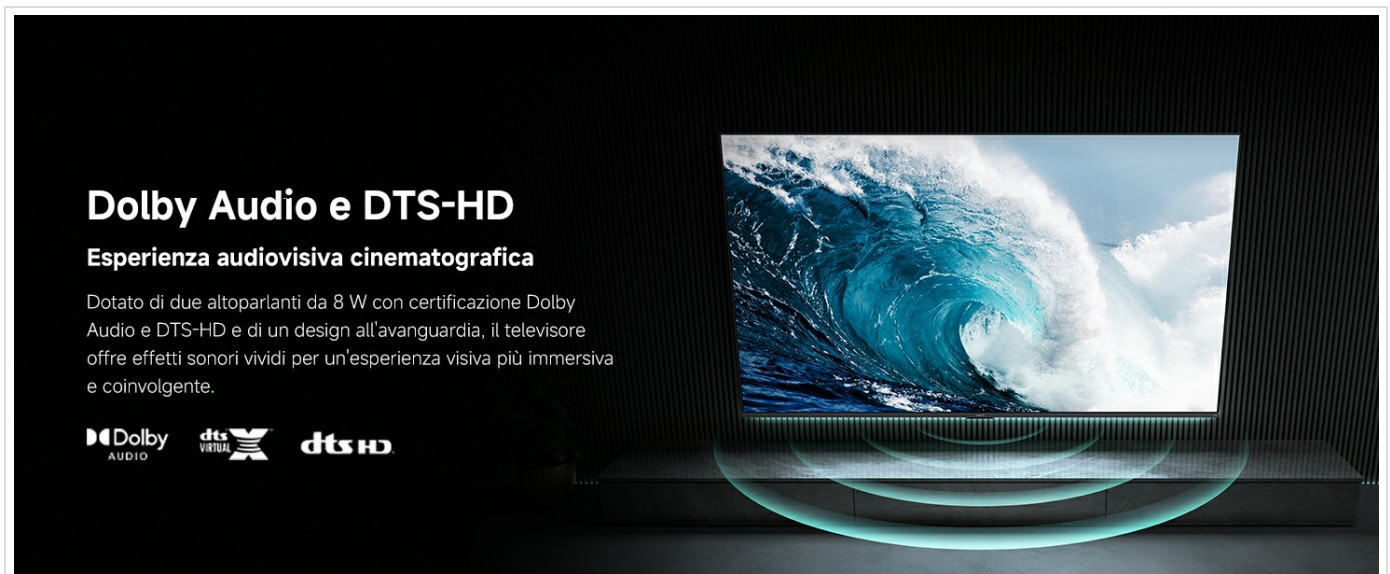

### Apple AirPlay

Stream content directly from your iPhone, iPad, or Mac to your TV using Apple AirPlay. Share photos, watch videos, or mirror your entire screen wirelessly.

Figure 6: Using Apple AirPlay to cast content to the TV.

## Audio Features

Experience immersive sound with Dolby Audio and DTS-HD technologies. The TV is equipped with two 8W speakers, delivering clear and dynamic audio for movies, music, and games.

Figure 7: Enhanced audio experience with Dolby Audio and DTS-HD.