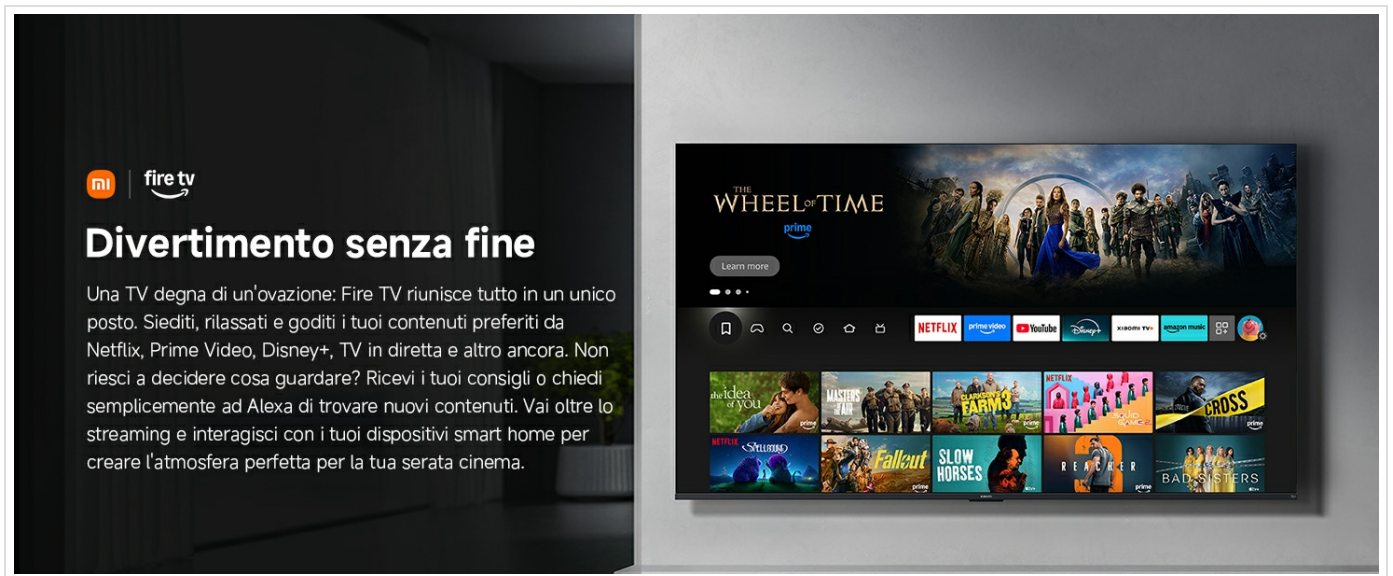

### Fire TV Interface

Your XIAOMI TV F 32 features an integrated Fire TV experience. The home screen provides easy access to thousands of apps, including Netflix, Prime Video, Disney+, and YouTube. Browse, stream, and discover new content with personalized suggestions.

Figure 4: The Fire TV interface for endless entertainment.

## Alexa Voice Control

The included Bluetooth remote control features an Alexa button. Press this button and use your voice to search for content, adjust volume, change channels, or control compatible smart home devices. The 360-degree coverage allows voice commands from various angles.