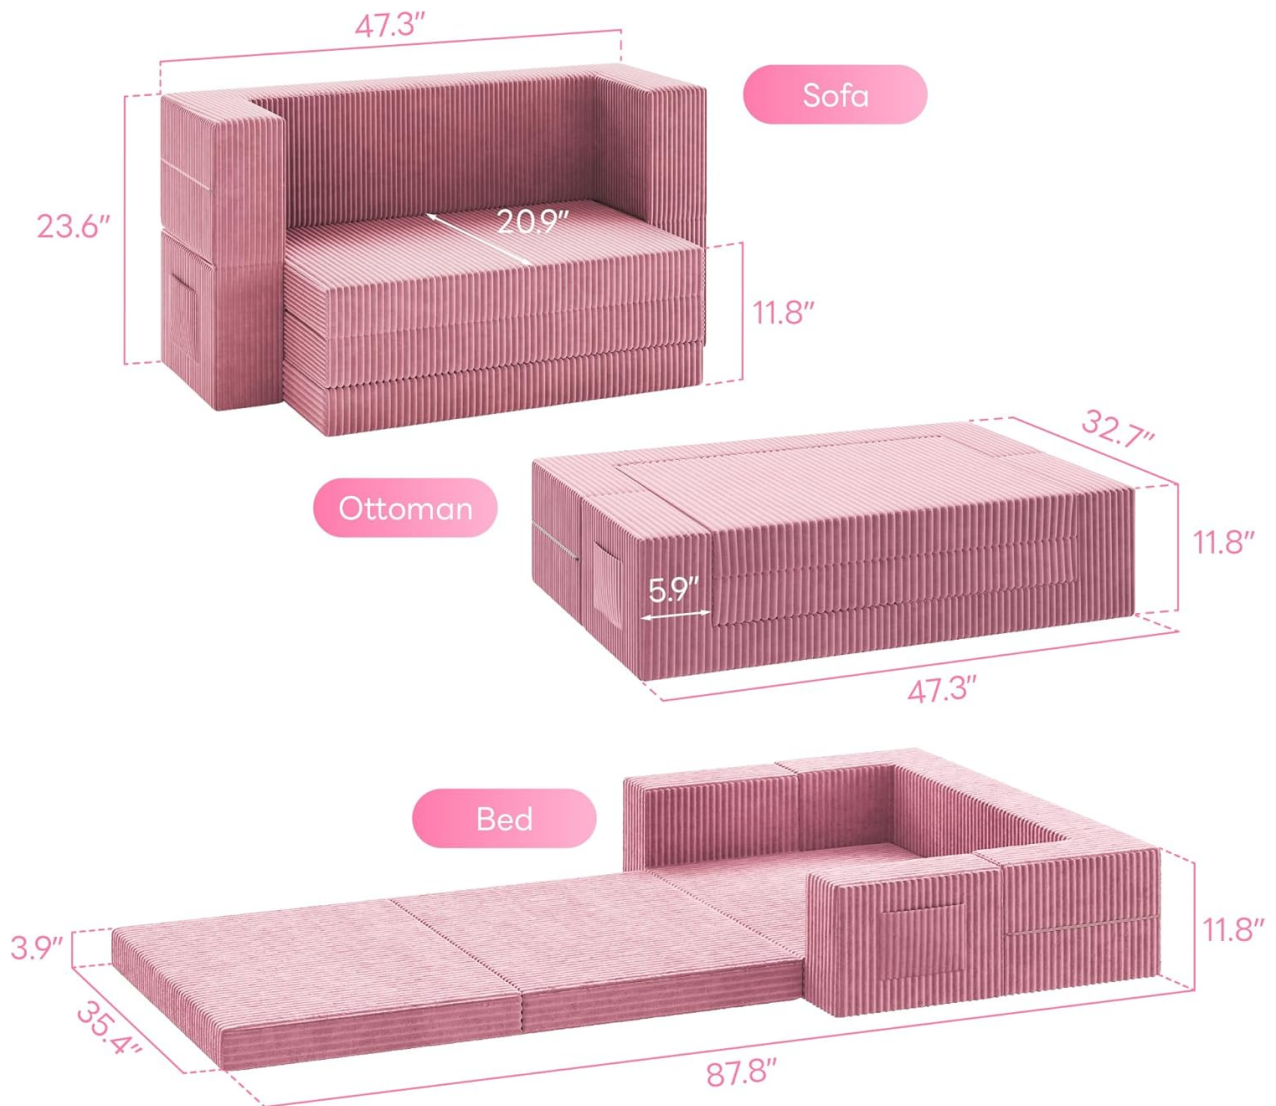

5. SPECIFICATIONS

Feature	Detail
Brand	LIKIMIO
Model	Folding Sofa Bed (B0F3WVBJKH)
Color	Pink
Product Dimensions (Sofa)	26.8"D x 47.3"W x 23.6"H
Item Weight	30 Pounds
Weight Limit	300 Pounds
Seat Depth	21 inches
Seat Height	23.6 Inches
Material Type	Corded Fabric, Foam (Polyester Foam fill)
Assembly Required	No
Recommended Uses	Residential (Bedroom, Home Office, Living Room)
Item Firmness	Medium

DIMENSIONS

Image: Detailed dimensions for the LIKIMIO Folding Sofa Bed in its Sofa, Ottoman, and Bed configurations.

6. TROUBLESHOOTING

If you encounter any issues with your LIKIMIO Folding Sofa Bed, please consider the following: