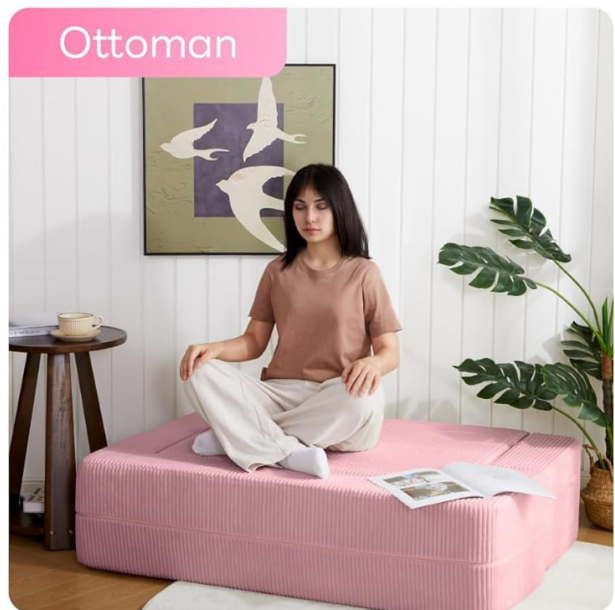

LIKIMIO Folding Sofa Bed (B0F3WVBJKH)

LIKIMIO Folding Sofa Bed User Manual

Model: B0F3WVBJKH

1. PRODUCT OVERVIEW

The LIKIMIO Folding Sofa Bed is a versatile 3-in-1 convertible furniture piece designed to maximize space and provide comfort in various settings. It seamlessly transforms between a floor sofa, chaise lounge, ottoman, and a sleeper mattress, making it ideal for small living rooms, apartments, dorms, guest rooms, and home offices.

This futon couch features integrated armrests and a backrest for enhanced support and comfort. Convenient storage pockets are located on both sides, perfect for holding mobile phones, magazines, or other small items. Constructed with premium, skin-friendly corduroy fabric and filled with high-density memory foam, it offers excellent support and conforms to the body's natural curves for optimal relaxation.

The armrests are designed with integrated storage pockets. To access, simply place items into the side pockets. The non-slip bottom design helps prevent the mattress from shifting during use.

Image: A visual guide demonstrating the four main configurations of the LIKIMIO Folding Sofa Bed: Sofa, Chaise, Mattress, and Ottoman.

WIDE ARMRESTS AND STORAGE POCKETS

More and larger storage space

Image: A close-up view of the wide armrest and integrated storage pocket on the LIKIMIO Folding Sofa Bed, showing a smartphone being placed inside.