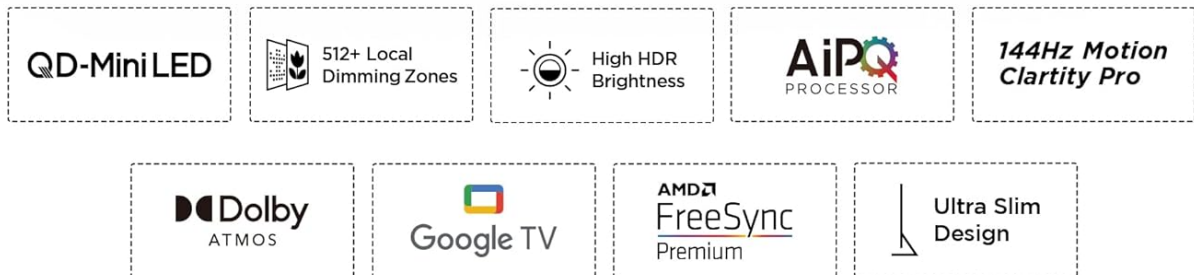

Manuals.plus /

- › TCL /
- › TCL 55Q6C 4K UHD Smart QD-Mini LED Google TV User Manual

TCL 55Q6C

TCL 55Q6C 4K UHD Smart QD-Mini LED Google TV

USER MANUAL

1. Product Overview

The TCL 55Q6C is a 55-inch 4K UHD Smart QD-Mini LED Google TV, designed to deliver an immersive viewing experience with advanced display and audio technologies. It features a 144 Hz refresh rate, precise dimming zones, and integrated ONKYO speakers for superior performance.

Front view of the TCL 55Q6C 4K UHD Smart QD-Mini LED Google TV.

Key features of the TCL 55Q6C, including QD-Mini LED, 512+ Local Dimming Zones, High HDR Brightness, AiPQ Pro Processor, 144Hz Motion Clarity Pro, Dolby Atmos, Google TV, AMD FreeSync Premium, and Ultra Slim Design. Also shows the 2-star energy rating.

Feature	Specification
Model	55Q6C
Screen Size	55 Inches (139 cm)
Display Technology	QD-Mini LED
Resolution	4K UHD (3840 x 2160)
Refresh Rate	144 Hz
Sound Output	40 Watts (Dolby Atmos, DTS Virtual-X)
Operating System	Google TV
RAM	3 GB
ROM	32 GB
Connectivity	3 HDMI Ports, 1 USB Port, LAN, Wi-Fi, Bluetooth
Product Dimensions (LxWxH)	34.1 x 122.9 x 77.6 cm
Item Weight	12.2 kg
Energy Rating	2 Star