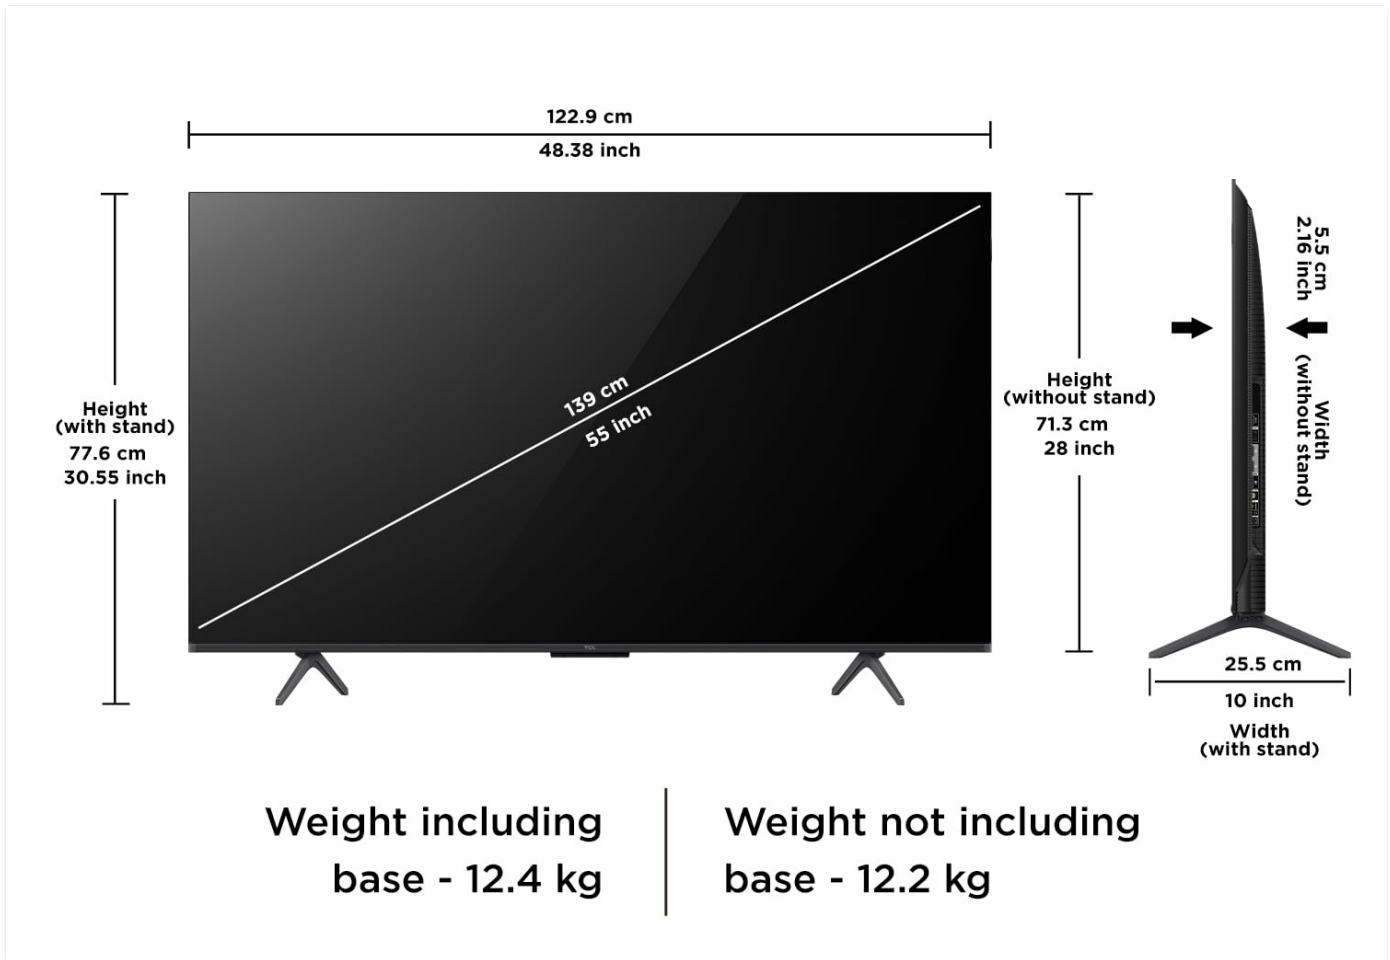

Manuals.plus /

- › TCL /
- › TCL 55Q6C 4K UHD Smart QD-Mini LED Google TV User Manual

TCL 55Q6C

TCL 55Q6C 4K UHD Smart QD-Mini LED Google TV

USER MANUAL

1. Product Overview

The TCL 55Q6C is a 55-inch 4K UHD Smart QD-Mini LED Google TV, designed to deliver an immersive viewing experience with advanced display and audio technologies. It features a 144 Hz refresh rate, precise dimming zones, and integrated ONKYO speakers for superior performance.

TV Remote

Power Cord

Contents of the box: LED TV, Audio Cable, Table Top TV Stand, Batteries, TV Remote, and Power Cord.

- 1N LED TV
- 1N Audio Cable
- 1N Stand (for table-top mounting)
- 1N Power cord
- 1N Remote Control
- 2N AAA Batteries

2.2. Physical Installation

Choose between table-top installation using the provided stand or wall-mounting (wall mount bracket not included). Ensure proper ventilation around the TV.

Dimensions of the TCL 55Q6C TV, including width (122.9 cm / 48.38 inch), height with stand (77.6 cm / 30.55 inch), height without stand (71.3 cm / 28 inch), and depth with stand (25.5 cm / 10 inch). Weight including base is 12.4 kg, and without base is 12.2 kg.

2.3. Connectivity

Connect your devices to the appropriate ports on the TV. The TV offers a variety of input options.

Detailed diagram of the TCL 55Q6C TV's side ports: 1. USB 3.0, 2. LAN, 3. HDMI 1 (4K@144Hz, eARC/ARC), 4. HDMI 2 (4K@144Hz, Service port), 5. HDMI 3 (4K@60Hz), 6. HDMI 4 (4K@60Hz), 7. Cable/Antenna Input, 8. Satellite Input, 9. Common Interface, 10. Digital Audio Out (Optical).