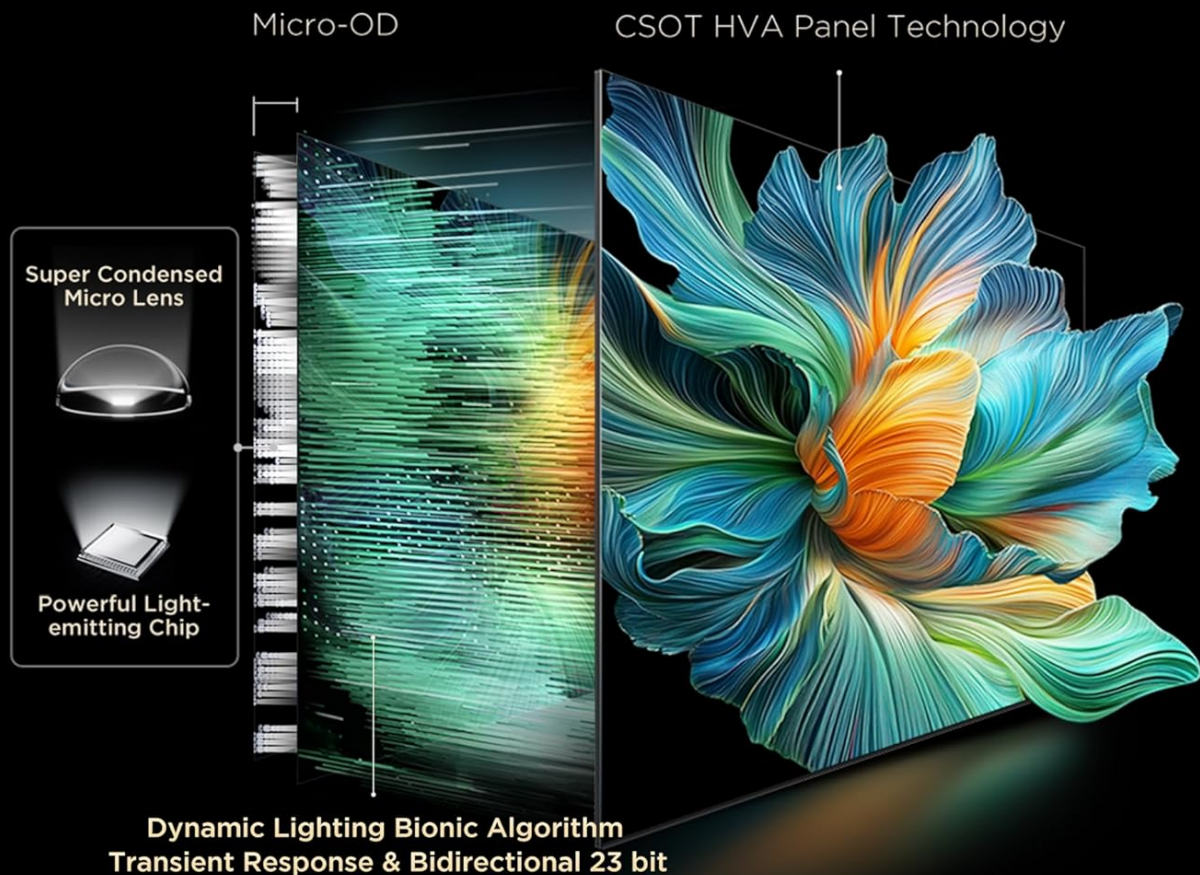

TCL All-domain Halo Control Technology

The Halo Terminator

Energy Savings Guide label for TCL 55Q6C, showing 2-star rating and annual energy consumption of 229 kWh/Year.

7. Warranty and Support

7.1. Warranty Information

The TCL 55Q6C comes with a **2-year warranty** provided by the manufacturer from the date of purchase. Please retain your invoice as proof of purchase to avail warranty services.

Extended warranty plans are also available for purchase:

- 2 Year Extended Warranty Plan
- 1 Year Extended Warranty Plan

7.2. Customer Support

For any queries, technical assistance, or warranty claims, please contact TCL customer support. You can find contact details on the official TCL website or refer to the product details section where this manual was accessed.