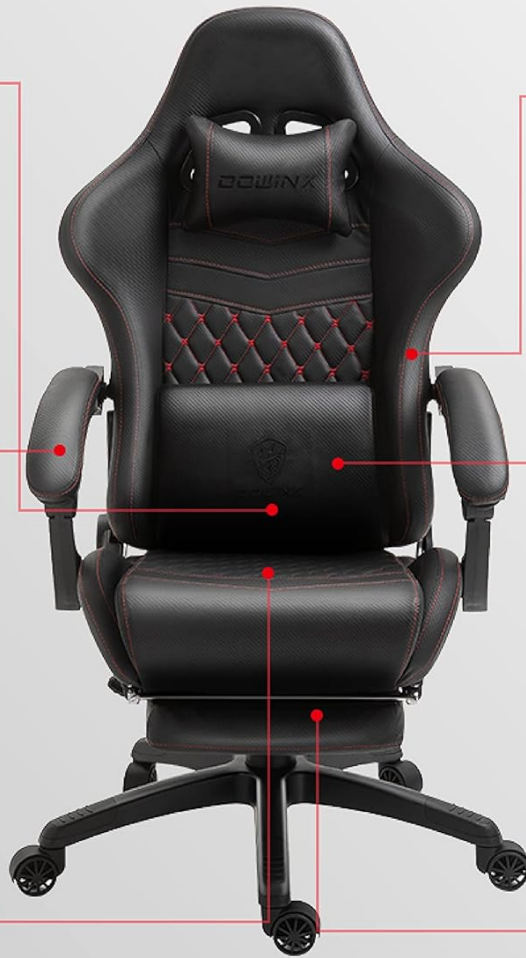

Ergonomic Highback

Signature Linkage
Armrest

Headrest Waistrest
System

Sportscar-class
Embroidery

Retractable Footrest

Image 5.1: Chair adjustability features.

- **Seat Height Adjustment:** Locate the lever on the right side, beneath the seat. Pull the lever up while seated to lower the seat, or pull it up while standing to raise the seat. Release the lever to lock the height.
- **Backrest Recline:** Use the recline lever on the right side of the chair. Pull the lever up to unlock the backrest, then lean back to your desired angle (90° to 165°). Release the lever to lock the backrest in position.
- **Rocking Function:** The chair features a gentle 20° rocking function. To enable rocking, pull out the lever located under the seat (usually the same lever as height adjustment). Push it in to lock the rocking function. The tension of the rocking can often be adjusted by a knob under the seat.
- **Retractable Footrest:** Pull the footrest handle located under the front of the seat to extend the footrest. Push it back in to retract.
- **Massage Lumbar Pillow:** The lumbar pillow includes a massage function. Connect the USB cable from the pillow to a compatible USB power source (e.g., computer, power bank, USB wall adapter). The massage function will activate.