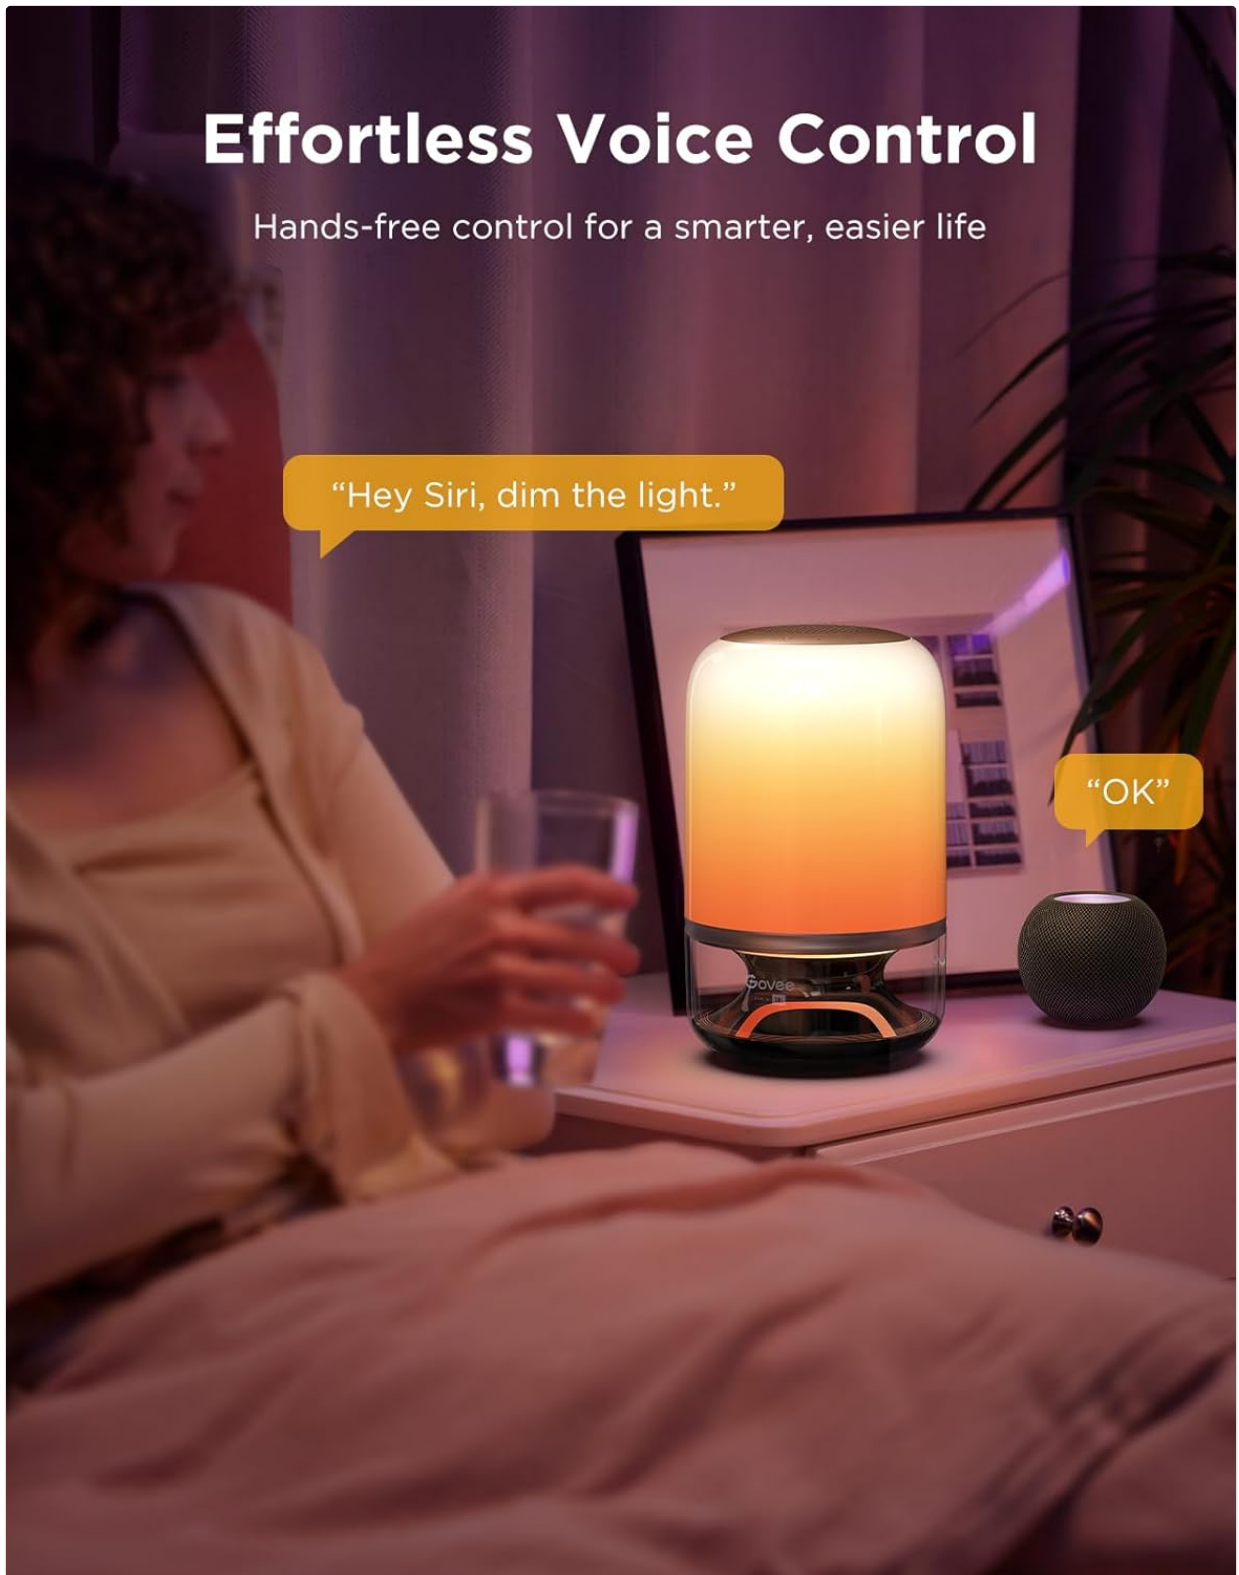

# Lighting In Stereo

Pair two devices via 5.8Ghz Wi-Fi for stereo sound

Two Govee Table Lamp 2 Pro units paired together, demonstrating their ability to provide stereo sound and synchronized lighting.

# 4.5-Hour Unplugged Use

5200mAh battery supports 4.5 hours\* of simultaneous lighting and sound playback

\* Battery life is based on Govee's internal testing: Tested using Bluetooth playback at 50% volume and 50% brightness in Music Mode, under an indoor environment at 77°F (25°C). Actual performance may vary depending on environmental conditions and usage habits.

The Govee Table Lamp 2 Pro in an outdoor setting, highlighting its 4.5-hour unplugged use for extended entertainment.

# Effortless Voice Control

Hands-free control for a smarter, easier life

“Hey Siri, dim the light.”

“OK”

A user interacting with the Govee Table Lamp 2 Pro using voice commands, showcasing its effortless voice control capabilities.