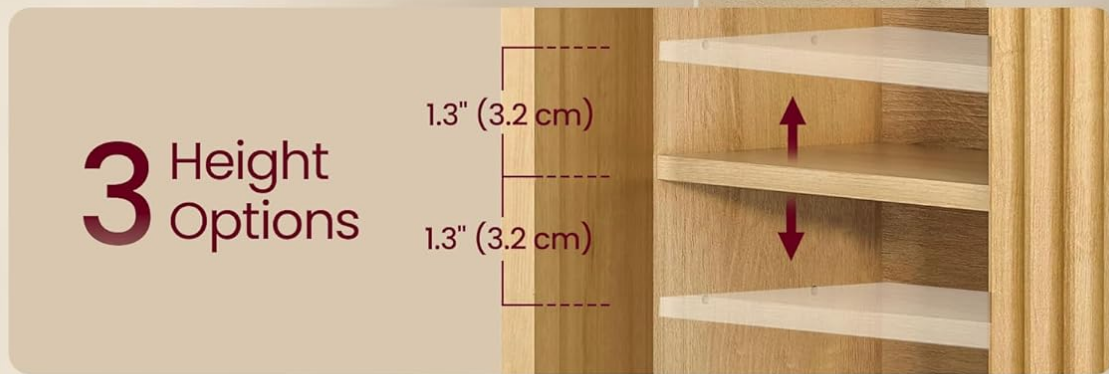

OPERATING INSTRUCTIONS

The VASAGLE MAXE Collection cabinet is designed for versatile storage in various rooms, including bathrooms, kitchens, or laundry areas.

Adjustable Shelf:

The interior of the cabinet features an adjustable shelf with three height options (4.8"/6.1"/7.4"). To adjust the shelf, carefully remove it from its current position and reinsert it into the desired set of pre-drilled holes. This allows for customized storage of items of different sizes.

Versatile Storage & Adjustable Shelves

- Functional Top Shelf
- Hidden Double Layers
- Open Display Shelf
- Handy Towel Bar

Image: The cabinet interior with the adjustable shelf set at different heights, demonstrating its flexibility for storing various items like bottles and towels.

Storage Features:

- **Double-Layer Storage:** The enclosed section behind the fluted doors provides discreet storage.
- **Open Compartment:** A lower open shelf offers easy access and display space for frequently used items.
- **Towel Bar:** A convenient towel bar is integrated below the open shelf for hanging towels or other small items.