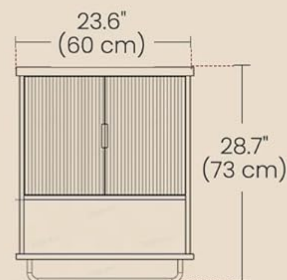

Dimensions:

2 Sizes Available

Image: Detailed diagram showing the dimensions of the cabinet: 7.9"D x 17.7"W x 24"H (20 cm D x 45 cm W x 61 cm H). It also indicates weight capacities for the top (22 lb / 10 kg) and internal shelves (22 lb / 10 kg each).

OPERATING INSTRUCTIONS

The VASAGLE MAXE Collection cabinet is designed for versatile storage in various rooms, including bathrooms, kitchens, or laundry areas.

Adjustable Shelf:

The interior of the cabinet features an adjustable shelf with three height options (4.8"/6.1"/7.4"). To adjust the shelf, carefully remove it from its current position and reinsert it into the desired set of pre-drilled holes. This allows for customized storage of items of different sizes.