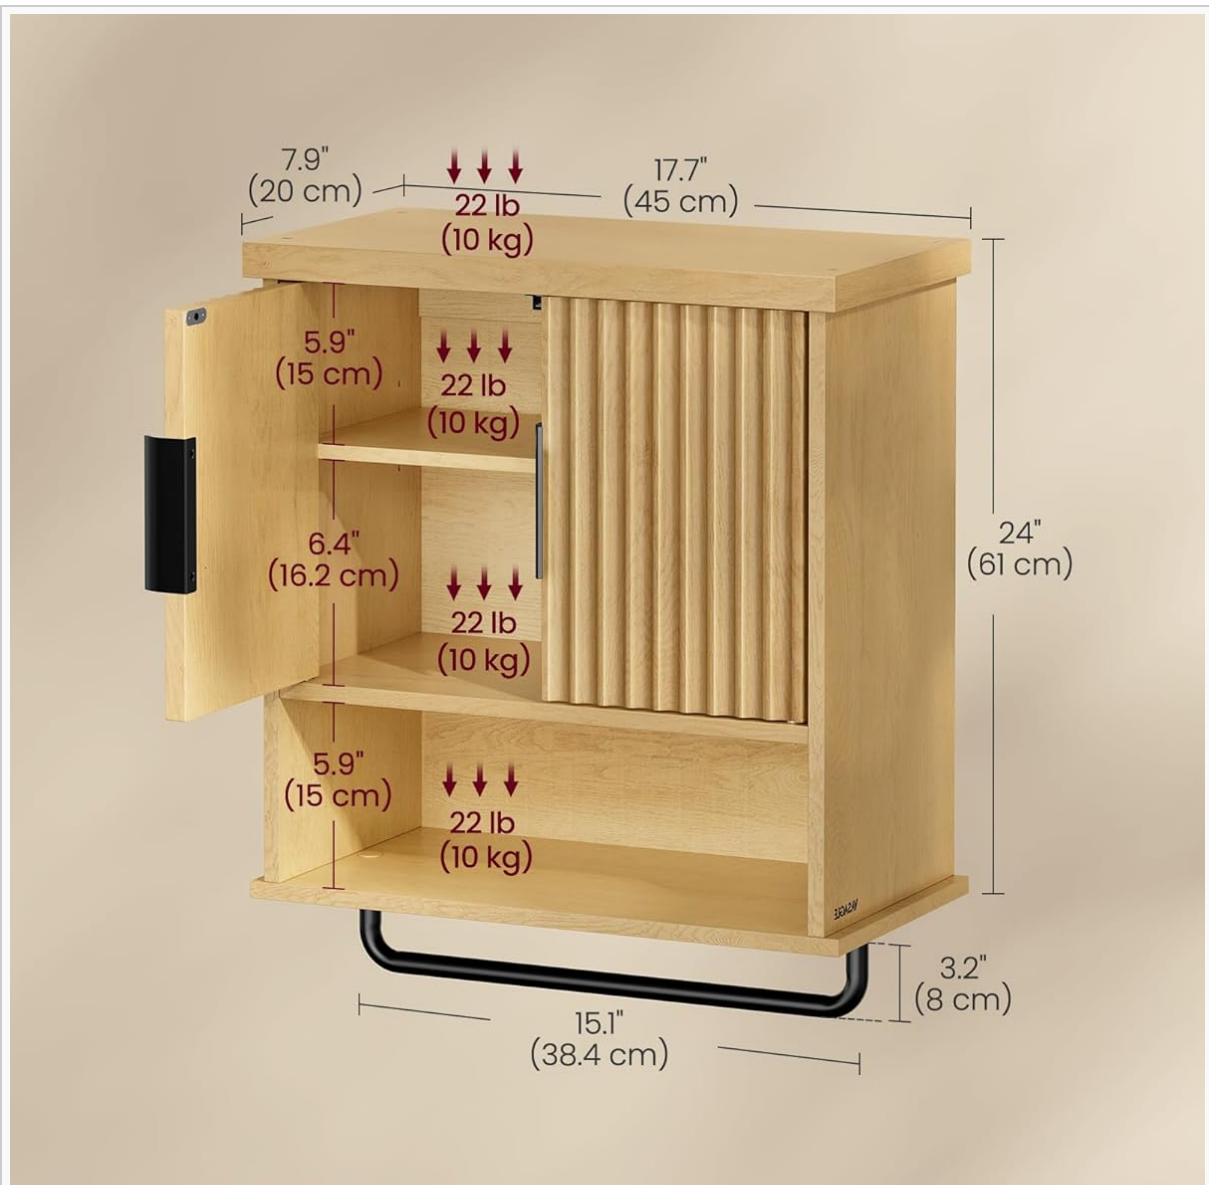

Included Components:

- 1 x Wall-Mounted Bathroom Cabinet (disassembled parts)
- 1 x Accessory Kit (hardware)
- 1 x Instruction Manual

Assembly Video:

Your browser does not support the video tag.

Video: An overview of the VASAGLE MAXE Collection Wall Mounted Bathroom Cabinet, demonstrating its features and a brief assembly sequence. This video is provided by the seller.

Dimensions:

2 Sizes Available

Image: Detailed diagram showing the dimensions of the cabinet: 7.9"D x 17.7"W x 24"H (20 cm D x 45 cm W x 61 cm H). It also indicates weight capacities for the top (22 lb / 10 kg) and internal shelves (22 lb / 10 kg each).

OPERATING INSTRUCTIONS

The VASAGLE MAXE Collection cabinet is designed for versatile storage in various rooms, including bathrooms, kitchens, or laundry areas.

Adjustable Shelf:

The interior of the cabinet features an adjustable shelf with three height options (4.8"/6.1"/7.4"). To adjust the shelf, carefully remove it from its current position and reinsert it into the desired set of pre-drilled holes. This allows for customized storage of items of different sizes.

Versatile Storage & Adjustable Shelves

- Functional Top Shelf
- Hidden Double Layers
- Open Display Shelf
- Handy Towel Bar

Image: The cabinet interior with the adjustable shelf set at different heights, demonstrating its flexibility for storing various items like bottles and towels.