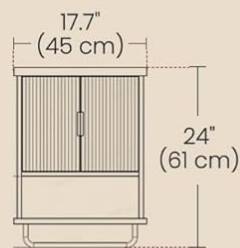

Dimensions:

2 Sizes Available

Image: Detailed diagram showing the dimensions of the cabinet: 7.9"D x 17.7"W x 24"H (20 cm D x 45 cm W x 61 cm H). It also indicates weight capacities for the top (22 lb / 10 kg) and internal shelves (22 lb / 10 kg each).

OPERATING INSTRUCTIONS

The VASAGLE MAXE Collection cabinet is designed for versatile storage in various rooms, including bathrooms, kitchens, or laundry areas.

Adjustable Shelf:

The interior of the cabinet features an adjustable shelf with three height options (4.8"/6.1"/7.4"). To adjust the shelf, carefully remove it from its current position and reinsert it into the desired set of pre-drilled holes. This allows for customized storage of items of different sizes.