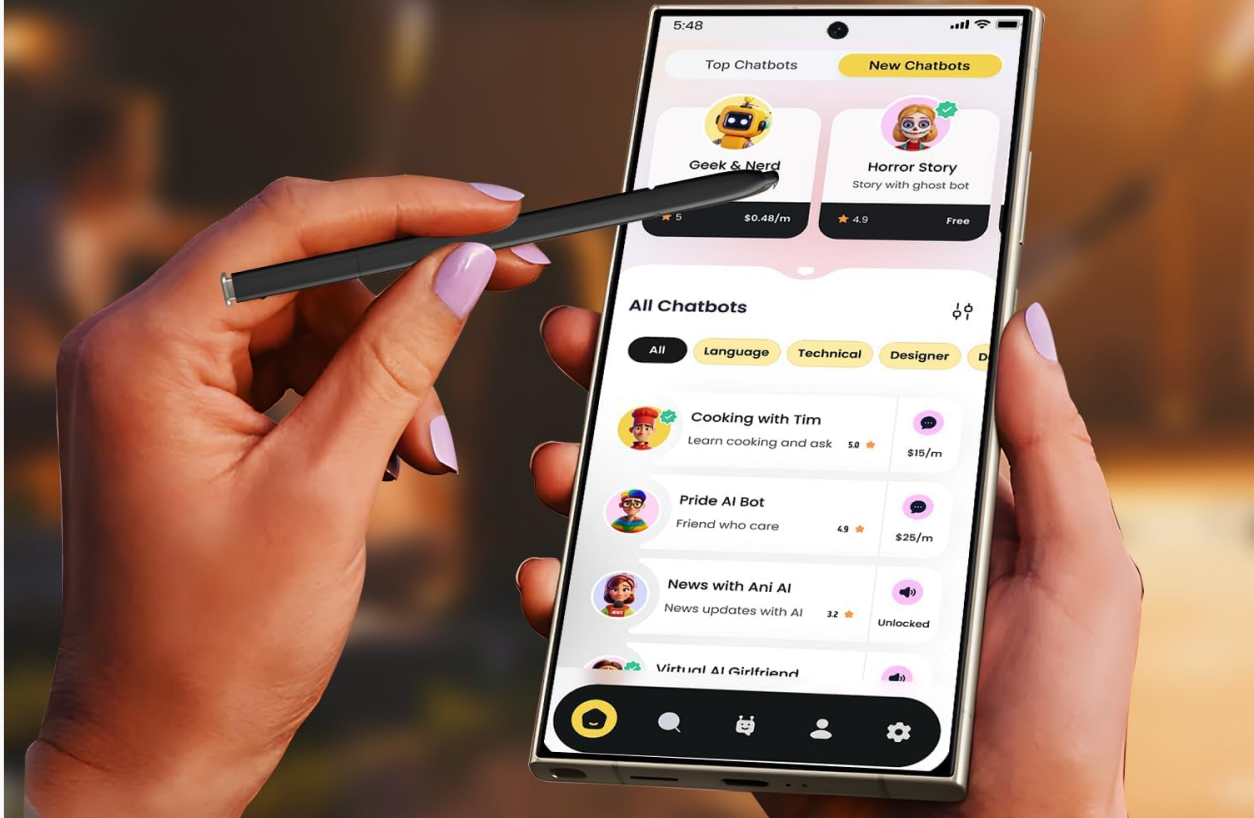

Express your'self with pinpoint precision. Build-in pen lets you doodle directly on photos and make more accurate edits quickly jot down messages and convert your handwriting to text

Image: A hand holding the A24 Ultra with its built-in pen, demonstrating its use for writing and interacting with the screen.

The built-in pen allows for precise interaction with your device:

- **Note-taking:** Quickly jot down notes or ideas directly on the screen.
- **Drawing:** Express creativity with drawing and sketching applications.
- **Photo Editing:** Make precise edits and annotations on images.
- **Text Conversion:** Convert handwritten notes to digital text.

To use the pen, simply remove it from its slot. A menu of pen-related features may appear automatically.

5.4 Connectivity

6.8" Full HD+ Display

The large 6.8-inch Full HD + screen with a high resolution creating movie-like visual experience for your everyday enjoyment