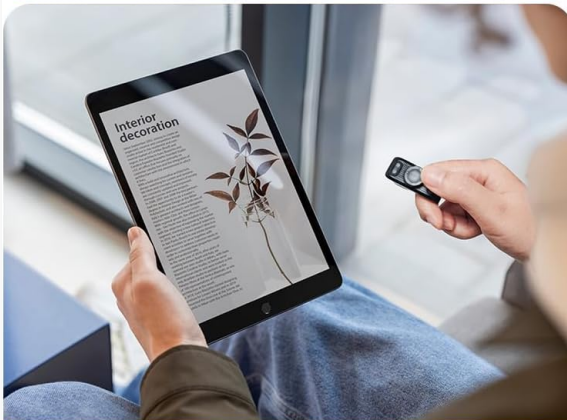

Remote Control for TikTok/YouTube/Instagram

Image: A hand holding the remote ring, demonstrating its use for controlling TikTok on a smartphone.

E-Book Page Turning

The ring functions as a remote page turner for e-book applications on iOS and Android devices. Use the joystick to navigate pages. Please note that this device is not compatible with dedicated Kindle e-readers.

Scroll Slowly with Long-Pressed Keys

Browse TikTok, E-books, and More at Your Own Pace

Image: The remote ring being used to turn pages in an e-book application displayed on a tablet.

Camera Remote Control

Utilize the ring to remotely control your phone's camera. This is ideal for taking selfies, group photos, or recording videos without needing to touch your device. The ring can also assist with autofocus for clearer images.

E-Book Page Turner

iPhone/Android eBooks

iPad eBooks

Tablet eBooks

Kindle App

Kindle Devices

Image: A hand holding the remote ring, demonstrating its use as a camera shutter for a smartphone.

BATTERY LIFE AND CHARGING