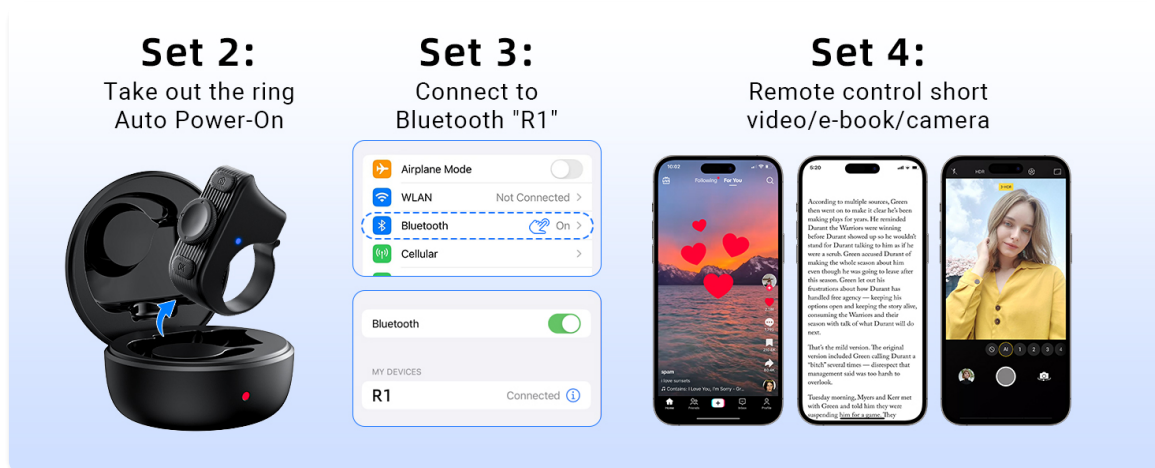

with charging time.

COMPATIBILITY

The MILOUZ Remote Scrolling Ring is compatible with a wide range of devices:

- **iOS Devices:** Compatible with iOS version 14.8 and above (iPhone, iPad).
- **Android Devices:** Compatible with Android version 8.0 and above (Android phones, tablets).

Important Note: This device is NOT compatible with MacBook, computers, or dedicated Kindle e-readers (e.g., Kindle, Kindle Paperwhite, Kindle Oasis, Kindle Scribe).

Image: An illustration showing the MILOUZ Remote Scrolling Ring's compatibility with various iOS and Android smartphones and tablets.