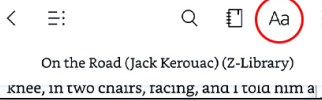

OPERATING INSTRUCTIONS

Basic Controls

Vertical Scrolling Reading

Press and hold the up/down keys to scroll slowly up or down

Horizontal Flipping Reading

Click the left/right keys to turn pages left or right
One-Step Solution

Left/Right Page Turning Settings

Image: A detailed diagram illustrating the functions of each button on the MILOUZ Remote Scrolling Ring.

- **Central Joystick (Up/Down):** Scroll up/down in applications, such as TikTok feeds or e-book pages.
- **Central Joystick (Left/Right):** Navigate left/right in certain applications. Long press to adjust volume (Left for Volume -, Right for Volume +).
- **OK Button (Single Click):** Play/Pause video, or cancel continuous like.
- **OK Button (Double Click):** Perform a single 'like' action.
- **OK Button (Long Press for 5s):** Activate continuous 'like' function.
- **Camera Button (Single Click):** Take a photo.
- **Camera Button (Long Press):** Start or stop video recording.

TikTok and Short Video Control

With the MILOUZ Remote Scrolling Ring, you can control your TikTok and other short video applications hands-free. Use the joystick to scroll through videos, the OK button to play/pause or like, and the left/right long press for volume adjustments.