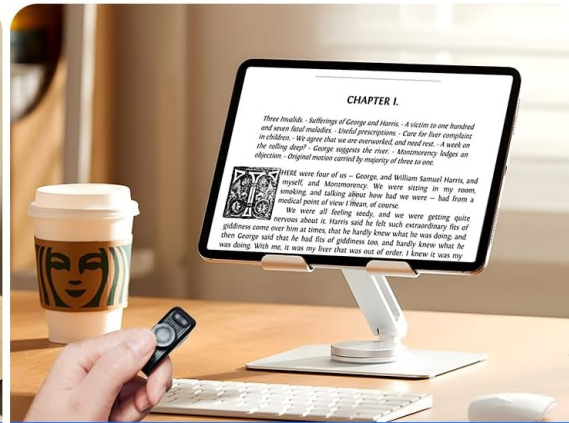

Remote Control for TikTok/YouTube/Instagram

Image: A hand holding the remote ring, demonstrating its use for controlling TikTok on a smartphone.

E-Book Page Turning

The ring functions as a remote page turner for e-book applications on iOS and Android devices. Use the joystick to navigate pages. Please note that this device is not compatible with dedicated Kindle e-readers.

Scroll Slowly with Long-Pressed Keys

Browse TikTok, E-books, and More at Your Own Pace

Image: The remote ring being used to turn pages in an e-book application displayed on a tablet.

Camera Remote Control

Utilize the ring to remotely control your phone's camera. This is ideal for taking selfies, group photos, or recording videos without needing to touch your device. The ring can also assist with autofocus for clearer images.

E-Book Page Turner

iPhone/Android eBooks

iPad eBooks

Tablet eBooks

Kindle App

Kindle Devices

Image: A hand holding the remote ring, demonstrating its use as a camera shutter for a smartphone.

BATTERY LIFE AND CHARGING