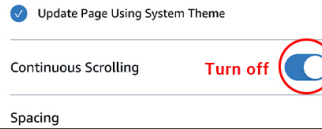

OPERATING INSTRUCTIONS

Basic Controls

Vertical Scrolling Reading

Press and hold the up/down keys to scroll slowly up or down

Horizontal Flipping Reading

Click the left/right keys to turn pages left or right
One-Step Solution

Left/Right Page Turning Settings

Image: A detailed diagram illustrating the functions of each button on the MILOUZ Remote Scrolling Ring.

- **Central Joystick (Up/Down):** Scroll up/down in applications, such as TikTok feeds or e-book pages.
- **Central Joystick (Left/Right):** Navigate left/right in certain applications. Long press to adjust volume (Left for Volume -, Right for Volume +).
- **OK Button (Single Click):** Play/Pause video, or cancel continuous like.
- **OK Button (Double Click):** Perform a single 'like' action.
- **OK Button (Long Press for 5s):** Activate continuous 'like' function.
- **Camera Button (Single Click):** Take a photo.
- **Camera Button (Long Press):** Start or stop video recording.