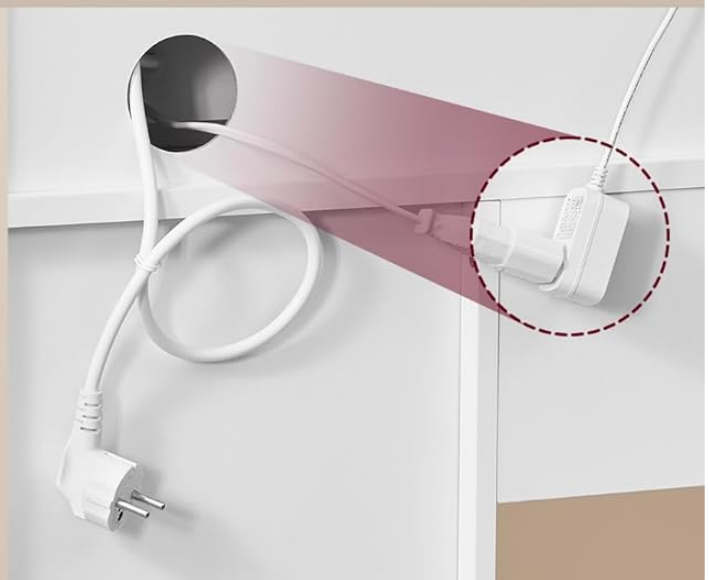

Image: The dressing table with a stool, featuring the removable 10x magnifying mirror attached to the main mirror, ideal for detailed makeup application.

Integrated Power Strip

The dressing table includes a built-in power strip for convenient access to electricity. It features:

- 2 AC outlets
- 1 USB-A port
- 1 USB-C port

The power strip is connected via a 1.5-meter cable. Ensure the adapter for the mirror light is neatly tucked into the cable pass-through opening for a tidy setup.

Multiprise intégrée

2 prises CA

1 port USB-A

1 port USB-C

Câble 1,5 m

Adaptateur pratique

- Pour alimenter la lumière du miroir
- Astuce : Cachez l'adaptateur dans l'ouverture passe-câble

Image: Close-up of the integrated power strip with two AC outlets, one USB-A port, and one USB-C port, along with a cable management tip.

Storage Features

Organize your beauty products and accessories with the table's extensive storage options:

- **9 Spacious Drawers:** Ideal for storing larger items, makeup palettes, and personal belongings.
- **Dedicated Jewelry Storage:** A specialized compartment designed to organize rings, earrings, and necklaces, keeping them tangle-free and accessible.
- **7 Open Compartments:** Perfect for displaying frequently used items, perfumes, or decorative pieces.