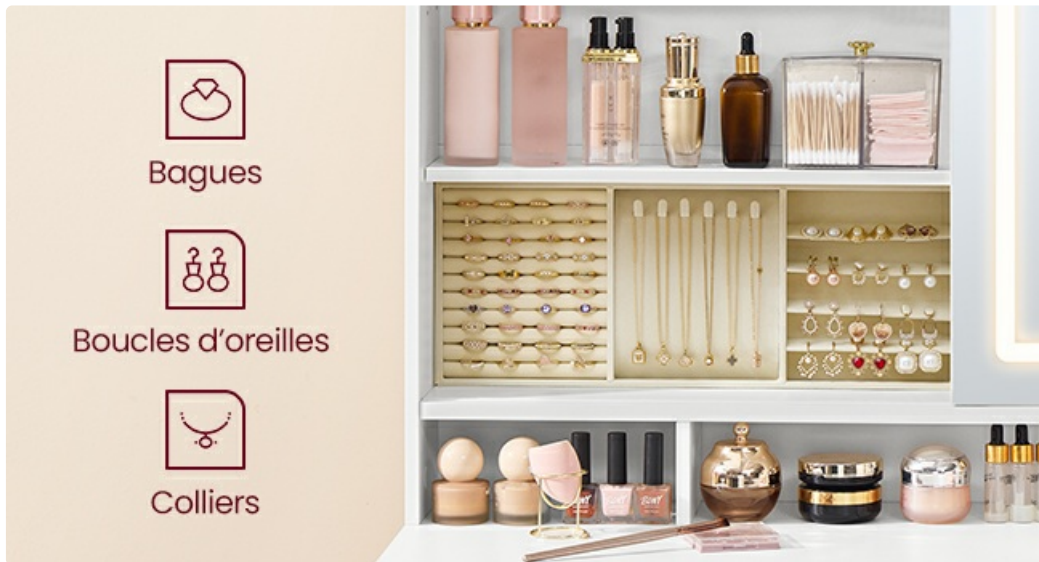

Storage Features

Organize your beauty products and accessories with the table's extensive storage options:

- **9 Spacious Drawers:** Ideal for storing larger items, makeup palettes, and personal belongings.
- **Dedicated Jewelry Storage:** A specialized compartment designed to organize rings, earrings, and necklaces, keeping them tangle-free and accessible.
- **7 Open Compartments:** Perfect for displaying frequently used items, perfumes, or decorative pieces.

- **3 Adjustable Shelves:** Customize the height of shelves within the open compartments to accommodate items of various sizes.

Image: An overhead view of the dressing table, highlighting the sliding LED mirror and the various open compartments for cosmetics and accessories, along with the nine drawers.

Image: Detailed view of the dedicated jewelry storage compartment, designed to organize rings, earrings, and necklaces.

Image: Illustration showing the adjustable shelves within the open compartments, allowing customization for different item heights.