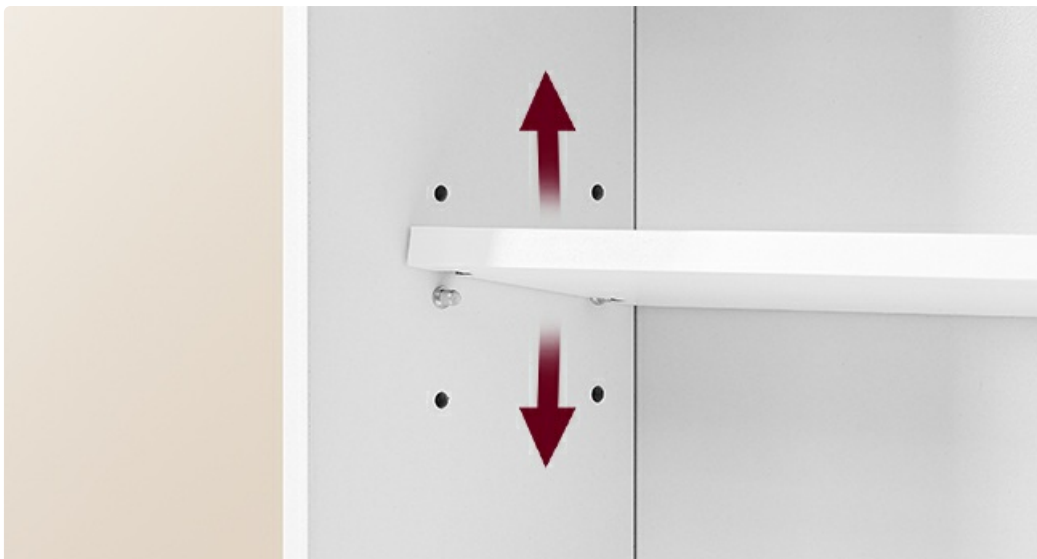

VASAGLE RDT137W01

VASAGLE Kailyn Collection Dressing Table with LED Mirror - Model RDT137W01

User Manual

INTRODUCTION

The VASAGLE Kailyn Collection Dressing Table (Model RDT137W01) is designed to enhance your daily routine with its modern aesthetics and practical features. This dressing table includes an integrated LED mirror with adjustable lighting, a convenient power strip, ample storage with nine drawers, and specialized compartments for jewelry. This manual provides essential information for the assembly, operation, and maintenance of your new dressing table to ensure optimal use and longevity.

Multiprise intégrée

2 prises CA

1 port USB-A

1 port USB-C

Câble 1,5 m

Adaptateur pratique

- Pour alimenter la lumière du miroir
- Astuce : Cachez l'adaptateur dans l'ouverture passe-câble

Image: Close-up of the integrated power strip with two AC outlets, one USB-A port, and one USB-C port, along with a cable management tip.

- **3 Adjustable Shelves:** Customize the height of shelves within the open compartments to accommodate items of various sizes.

Image: An overhead view of the dressing table, highlighting the sliding LED mirror and the various open compartments for cosmetics and accessories, along with the nine drawers.

Image: Detailed view of the dedicated jewelry storage compartment, designed to organize rings, earrings, and necklaces.

Image: Illustration showing the adjustable shelves within the open compartments, allowing customization for different item heights.