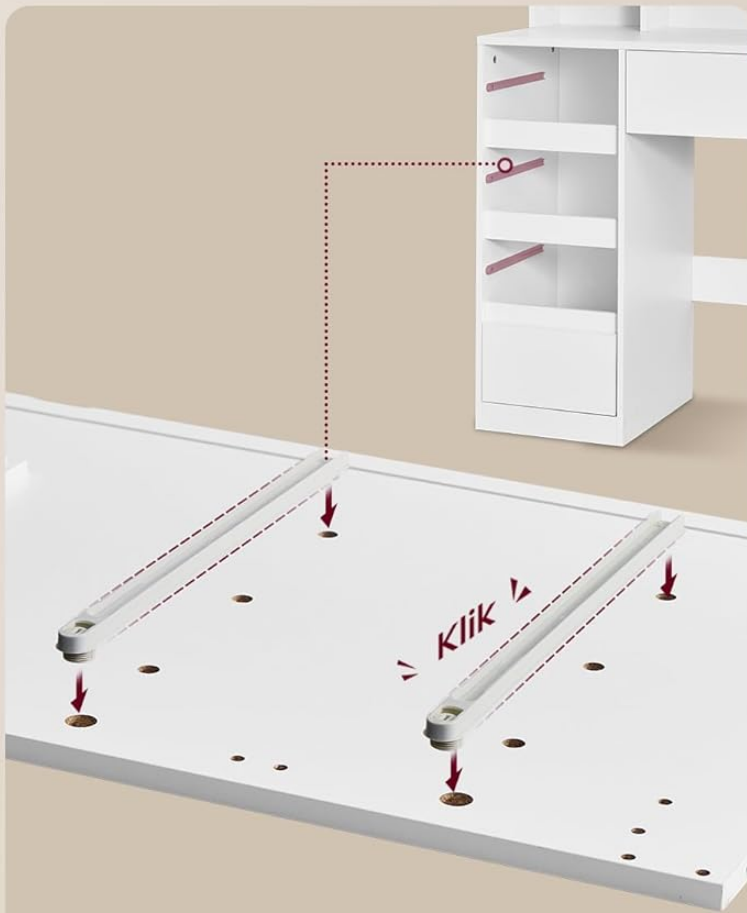

VASAGLE RDT137W01

VASAGLE Kailyn Collection Dressing Table with LED Mirror - Model RDT137W01

User Manual

INTRODUCTION

The VASAGLE Kailyn Collection Dressing Table (Model RDT137W01) is designed to enhance your daily routine with its modern aesthetics and practical features. This dressing table includes an integrated LED mirror with adjustable lighting, a convenient power strip, ample storage with nine drawers, and specialized compartments for jewelry. This manual provides essential information for the assembly, operation, and maintenance of your new dressing table to ensure optimal use and longevity.

Tool-Free Drawer Rail Installation

The Kailyn dressing table features an innovative tool-free system for installing drawer rails. Simply align the rails and press gently until you hear a 'click' to secure them in place. This design significantly reduces assembly time and the number of screws required.

Espaces de rangement multiples

Tous vos produits de beauté ont leur place

Image: Illustration of the tool-free drawer rail installation process, showing how to align and click the rails into place without screws.

Installation des coulisses plus pratique

Il suffit d'appuyer légèrement

90 vis en moins

• Utilisation pratique

• Gain de temps

• 90 vis à poser

• Prend du temps

Image: Visual representation of the reduced number of screws required for assembly due to the innovative rail system, emphasizing ease and time-saving.