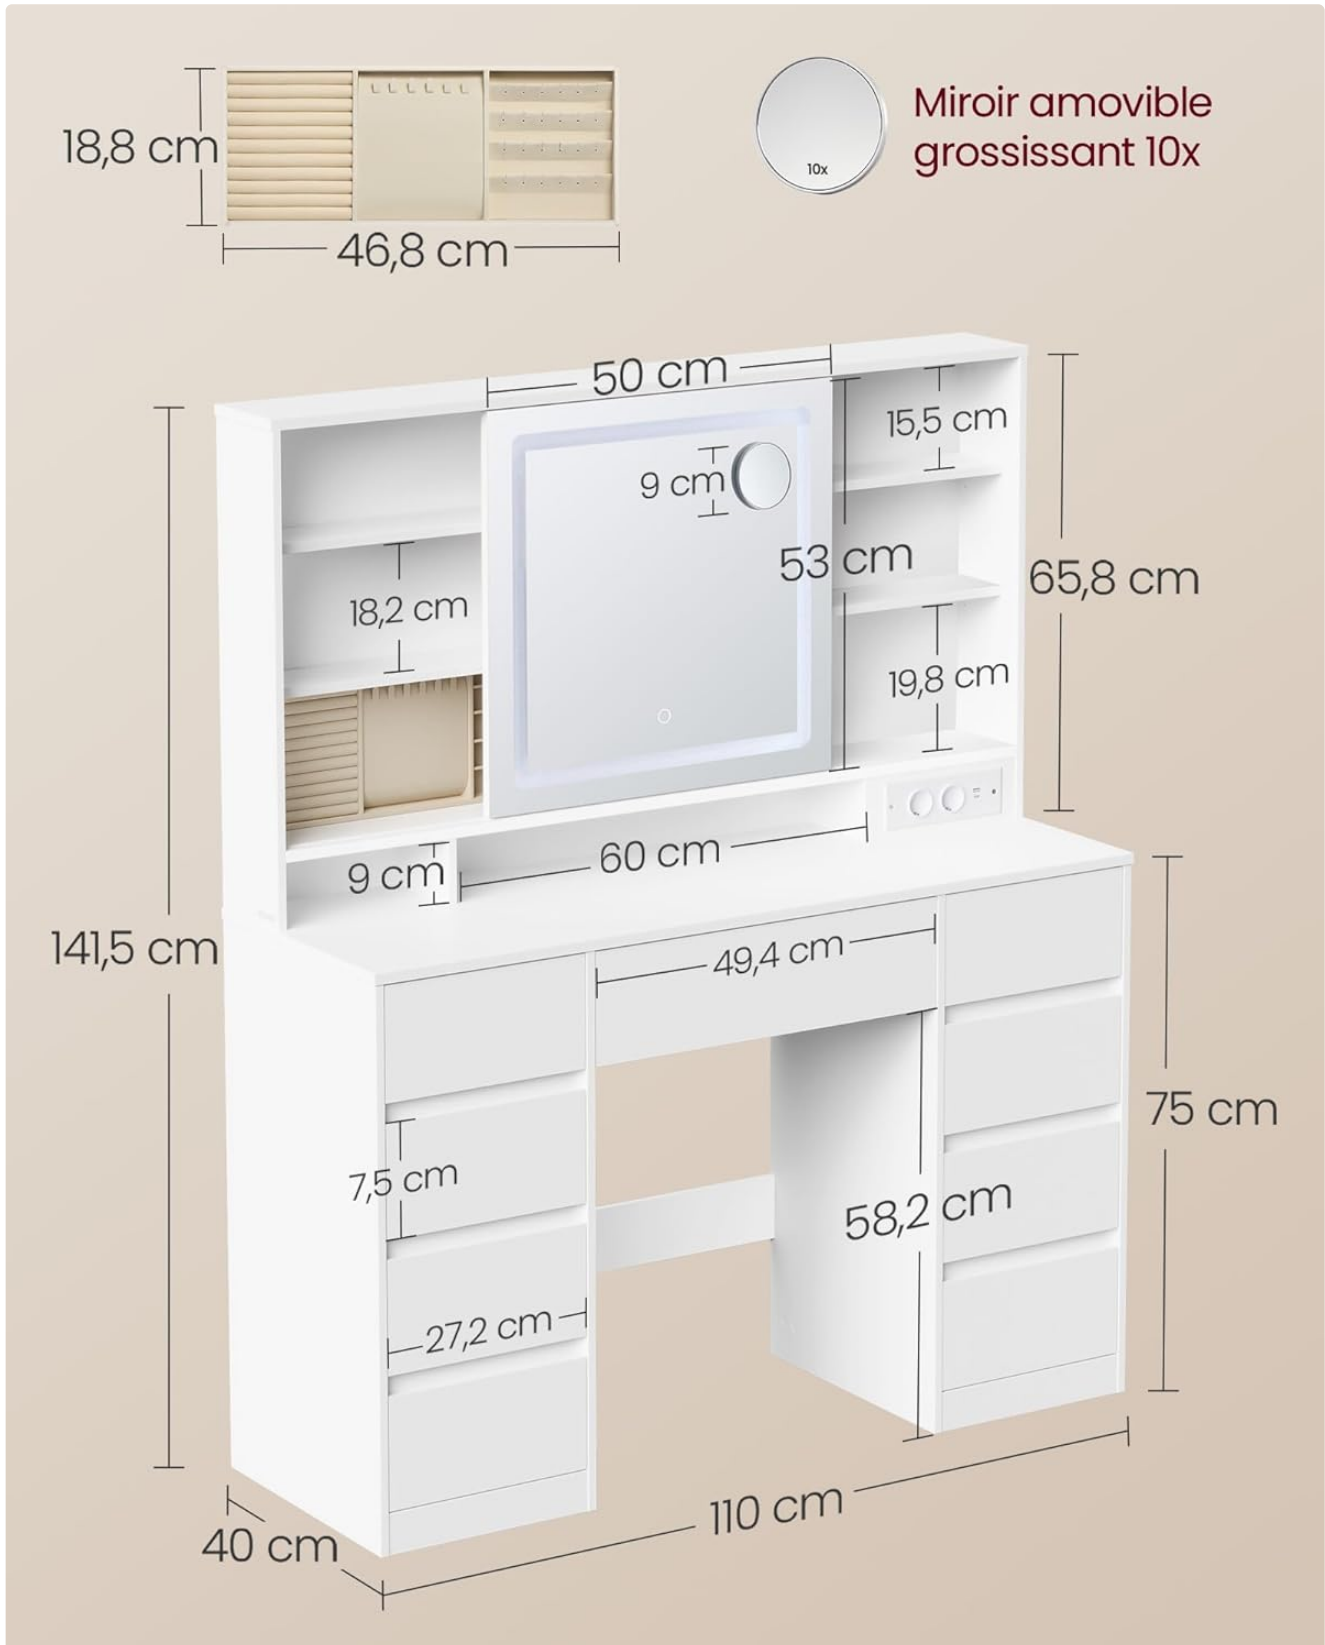

VASAGLE RDT137W01

VASAGLE Kailyn Collection Dressing Table with LED Mirror - Model RDT137W01

User Manual

INTRODUCTION

The VASAGLE Kailyn Collection Dressing Table (Model RDT137W01) is designed to enhance your daily routine with its modern aesthetics and practical features. This dressing table includes an integrated LED mirror with adjustable lighting, a convenient power strip, ample storage with nine drawers, and specialized compartments for jewelry. This manual provides essential information for the assembly, operation, and maintenance of your new dressing table to ensure optimal use and longevity.

PRODUCT SPECIFICATIONS

Feature	Detail
Brand	VASAGLE
Model Number	RDT137W01
UPC	194343419695
Product Dimensions (L x W x H)	110 x 40 x 141.5 cm (43.3 x 15.7 x 55.7 inches)
Item Weight	44.4 Kilograms (97.9 lbs)
Color	Cloud White
Material	Engineered Wood, Metal (frame)

Number of Drawers	9
Mirror Features	LED lighting (3 color temperatures), 10x removable magnifying mirror
Power Outlet	2 AC outlets, 1 USB-A port, 1 USB-C port (1.5m cable)
Assembly Required	Yes (Tool-free rail installation)
Country of Origin	China

Image: Detailed diagram illustrating the dimensions of the VASAGLE Kailyn Dressing Table, including height, width, depth, and internal compartment measurements.

WARRANTY INFORMATION

This VASAGLE product is covered by a manufacturer's warranty against defects in materials and workmanship. The specific terms and duration of the warranty may vary. Please retain your proof of purchase for any warranty claims. For detailed warranty information, refer to the documentation included with your product or visit the official VASAGLE website.