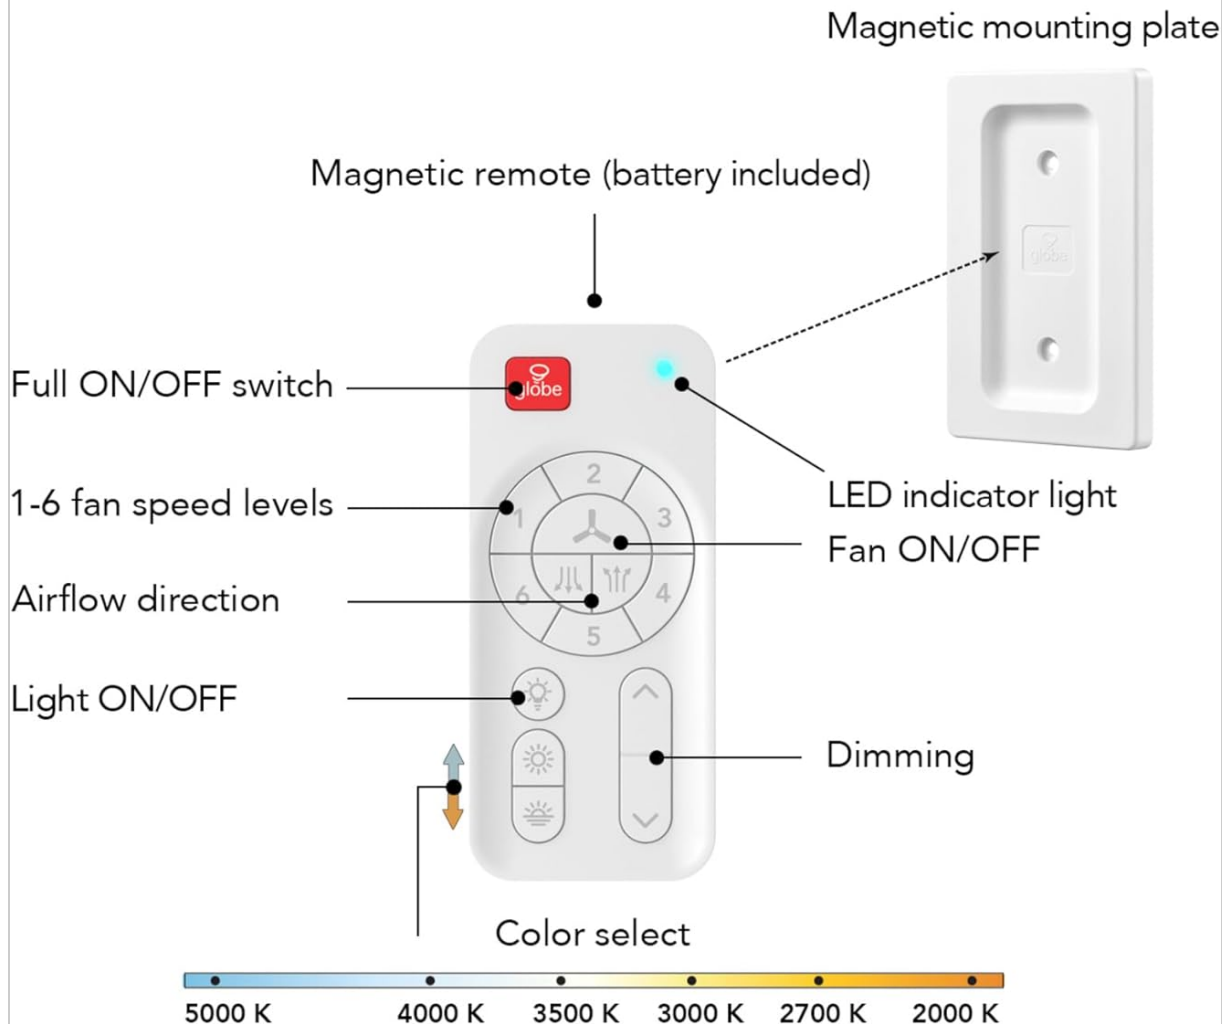

## 5. OPERATING INSTRUCTIONS

---

Your Veloria ceiling fan is controlled by the included remote control. The remote allows you to adjust fan speed, light settings, and fan direction.

### 5.1 Remote Control Functions

# WALL MOUNTABLE REMOTE CONTROL

EASY INSTALL - NO WIRING!

Figure 5.1: Remote control layout and functions.

- **Fan ON/OFF:** Press the fan icon button to turn the fan on or off.
- **Fan Speed:** Select from 6 different speed levels (1-6) using the numbered buttons.
- **Airflow Direction:** Use the reversible airflow button to switch between downdraft (summer) and updraft (winter) modes.
- **Light ON/OFF:** Press the light bulb icon to turn the integrated LED light on or off.
- **Dimming:** Use the up/down arrow buttons to adjust the light brightness (10%-100%).
- **Color Select:** Cycle through adjustable color temperatures from 2000K (Soft White) to 5000K (Daylight) using the color select button.

## 5.2 Reversible Airflow

The fan features reversible blades to optimize air circulation for all seasons. In summer, the fan rotates counter-clockwise to create a cooling downdraft. In winter, it rotates clockwise to circulate rising warm air, helping to distribute heat more evenly.