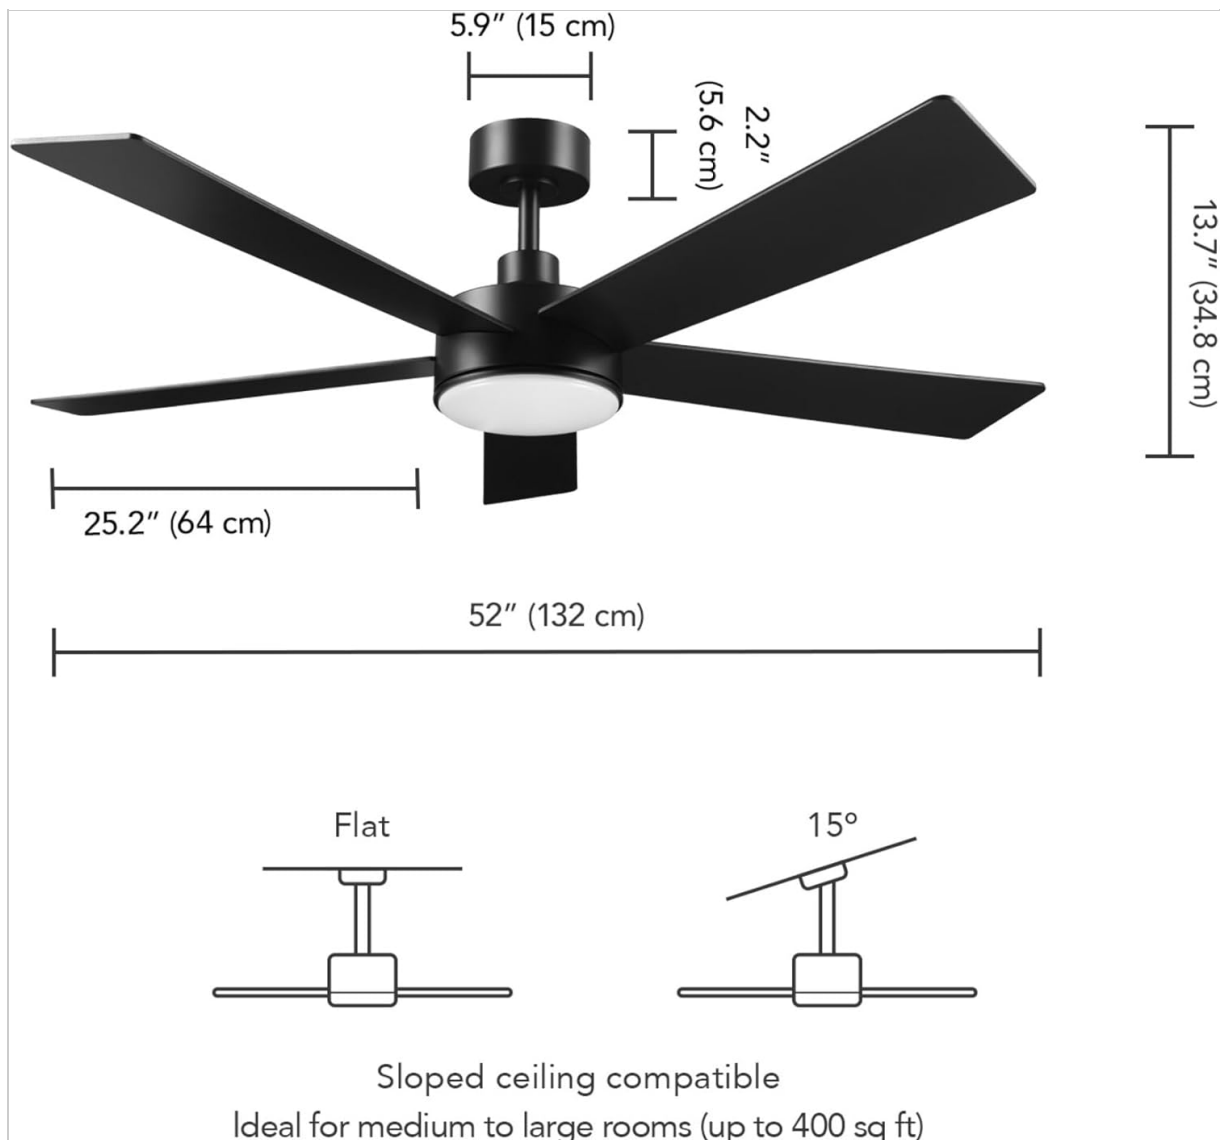

Figure 4.1: Fan dimensions and sloped ceiling compatibility. The fan measures 52 inches in diameter and 13.7 inches (34.8 cm) in height from the ceiling to the bottom of the light. The downrod is 5.9 inches (15 cm) long.