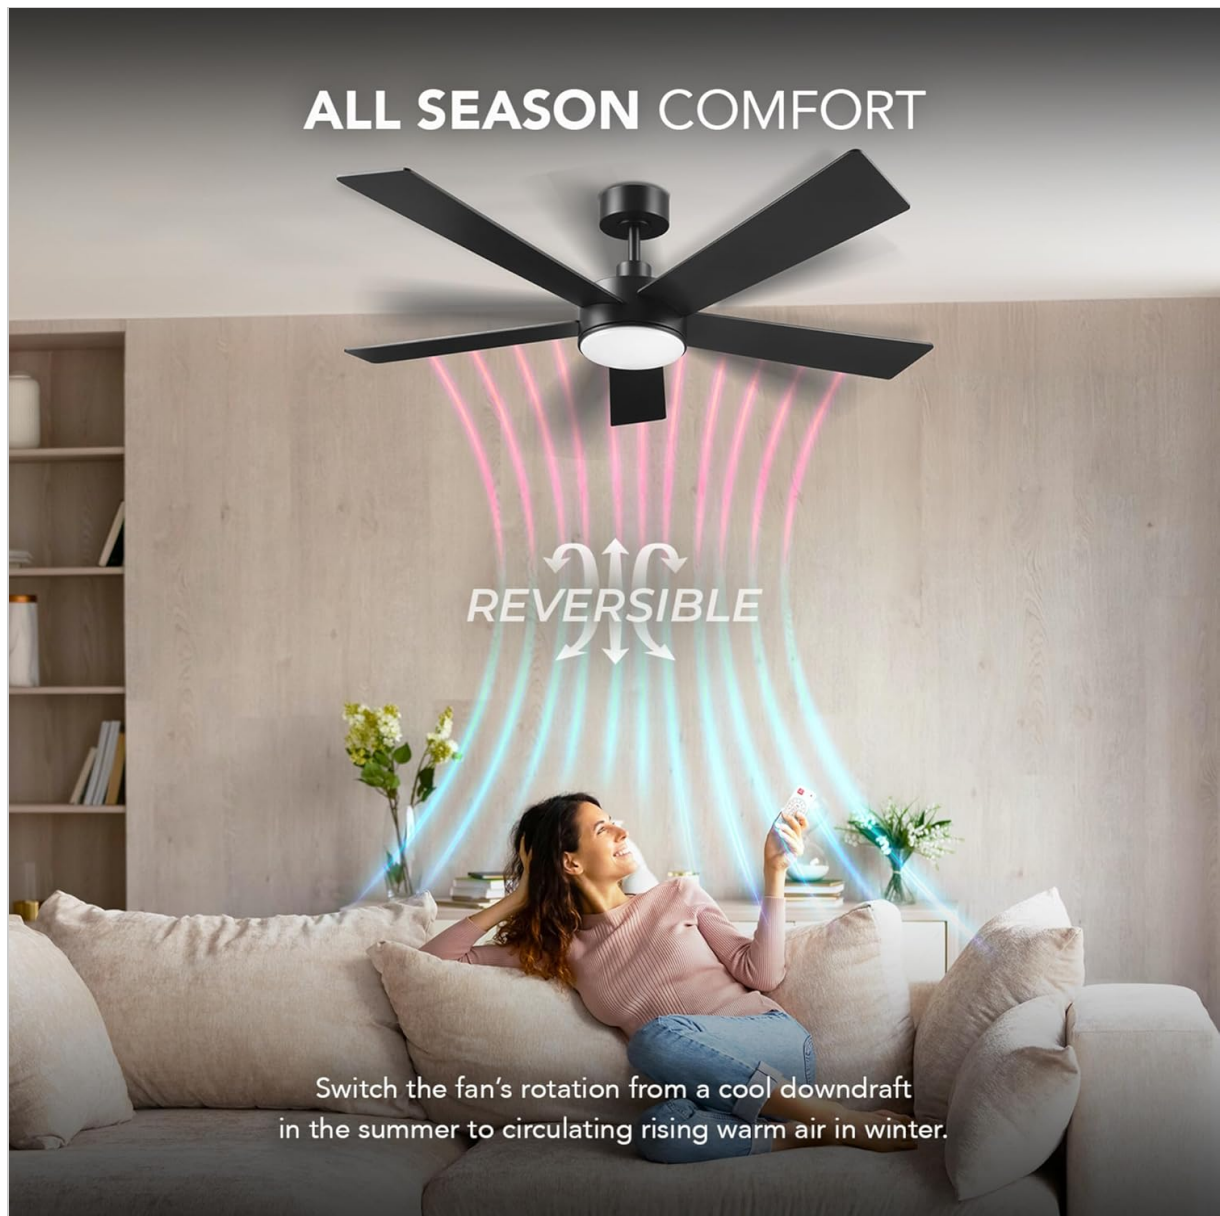

## 5.2 Reversible Airflow

The fan features reversible blades to optimize air circulation for all seasons. In summer, the fan rotates counter-clockwise to create a cooling downdraft. In winter, it rotates clockwise to circulate rising warm air, helping to distribute heat more evenly.

Figure 5.3: Reversible airflow for year-round comfort.