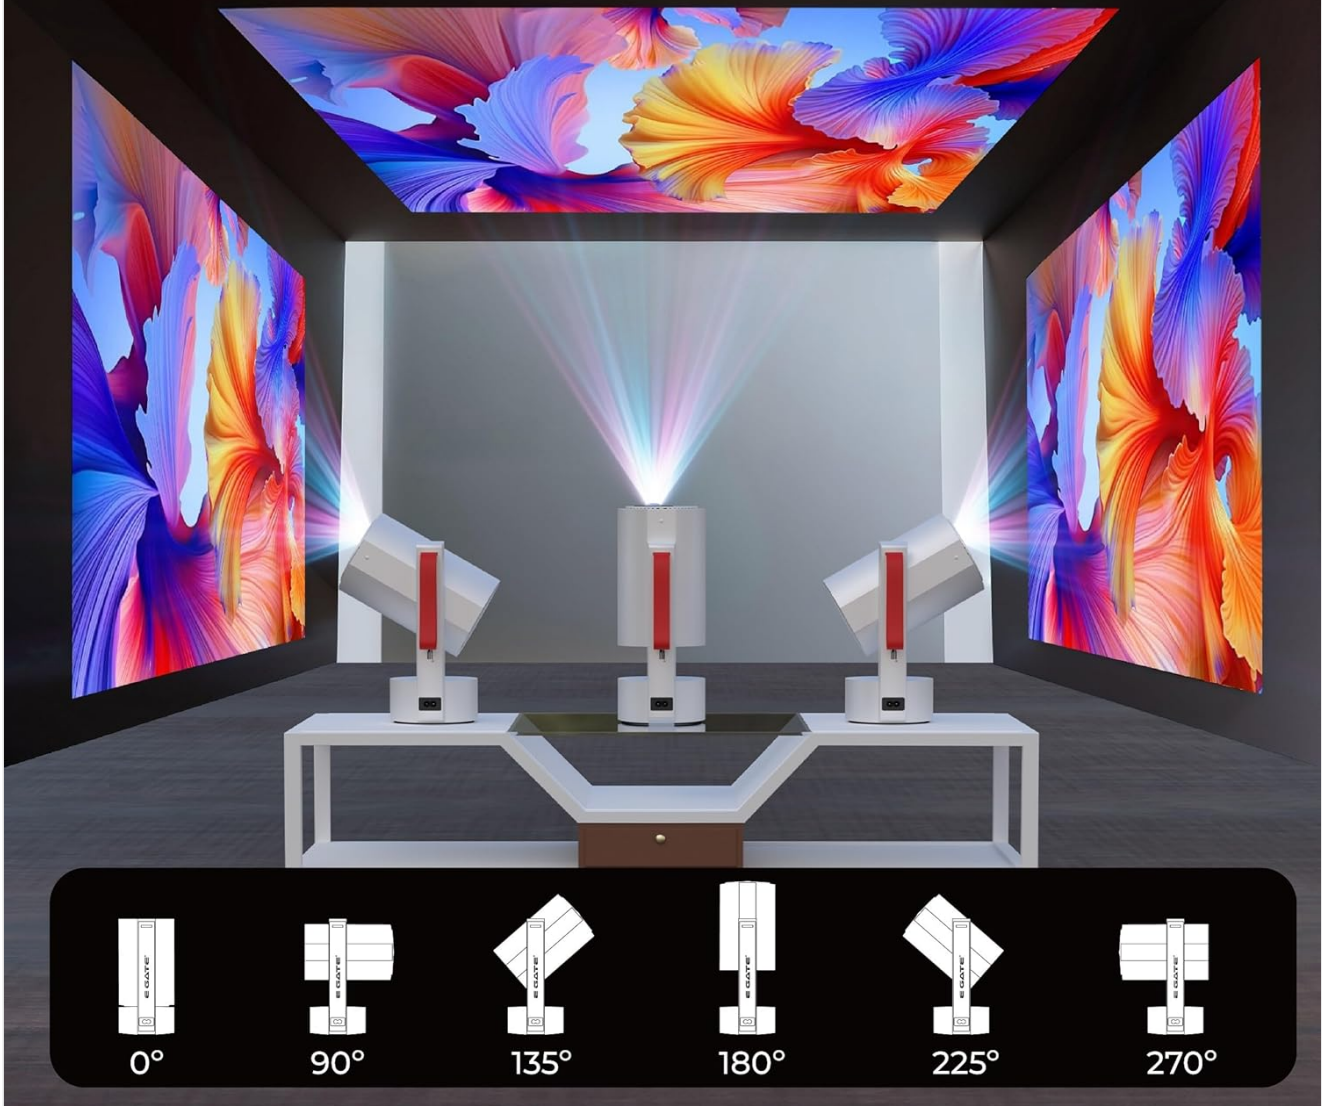

270° Free Style Stand

Big screen Dream, On any wall

Image: The EGate Atom 4X Projector projecting an image, with overlays indicating automatic focus and 4P+4D keystone correction for perfect alignment.

5. OPERATING INSTRUCTIONS