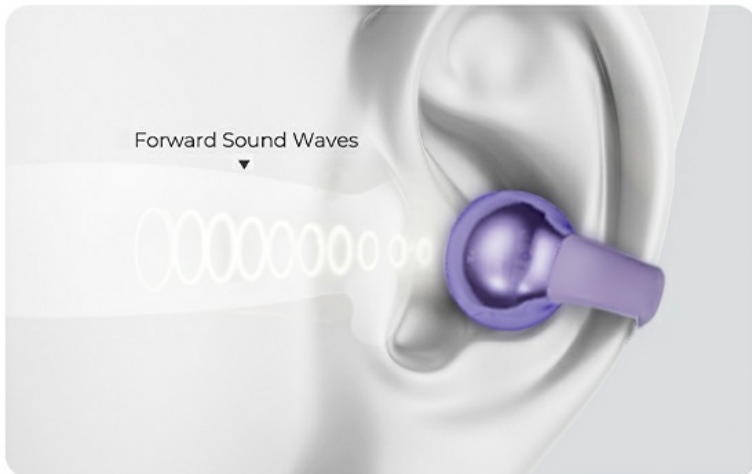

### Wearing Tips

① Clip earbuds onto the thinnest part of your ear.

② Adjust to aim ear tips at your ear canal for optimal audio performance.

The open-loop design ensures comfort. Clip the earbuds onto the thinnest part of your ear. Adjust the ear tips to aim towards your ear canal for optimal audio performance.

## Private Listening Directional Stereo Sound

Directional audio technology reduces sound leakage and delivers clear stereo sound directly to your ears for a private and immersive listening experience.

The earbuds feature self-adaptive left-right audio channels, allowing you to wear either earbud on either ear interchangeably. They automatically recognize each other for seamless connection.