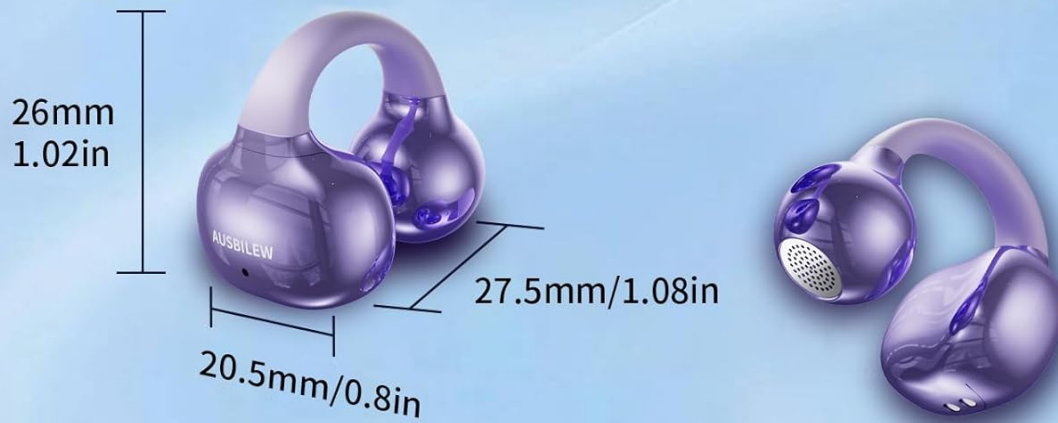

The smallest and lightest mini headphones
Single ear weight:4.7g/0.17oz
earphoe warehouse net weight:43g/1.5oz