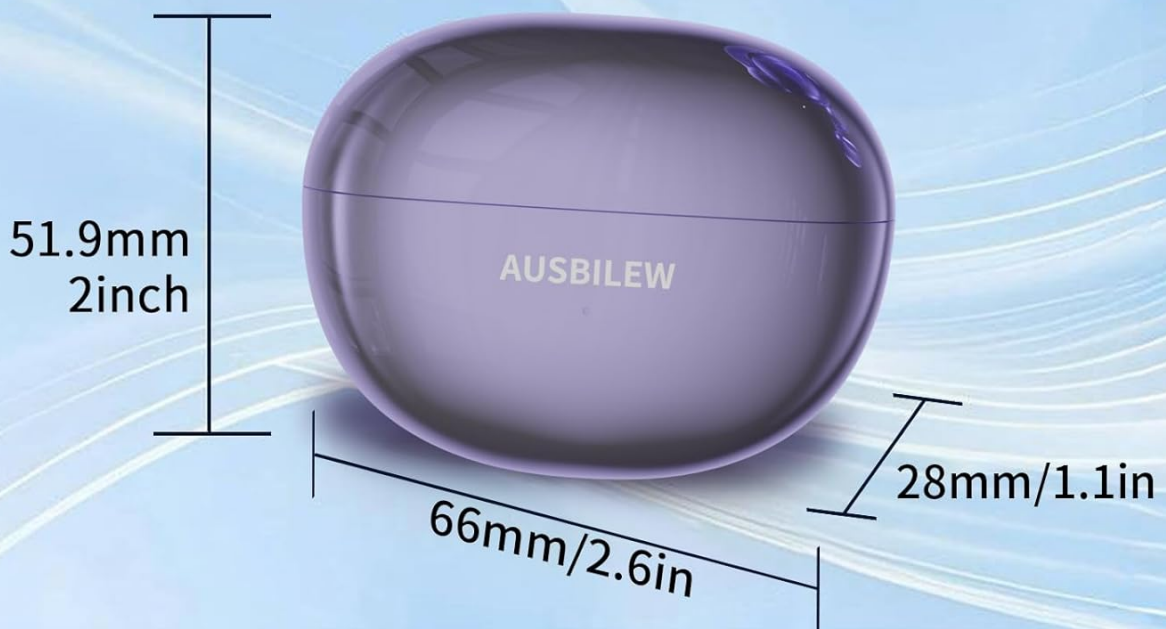

## SPECIFICATIONS

**The smallest and lightest mini headphones**  
**Single ear weight:4.7g/0.17oz**  
**earphoe warehouse net weight:43g/1.5oz**

Detailed dimensions of the Ausbilew M55 headphones and their charging case, highlighting their compact and lightweight design.