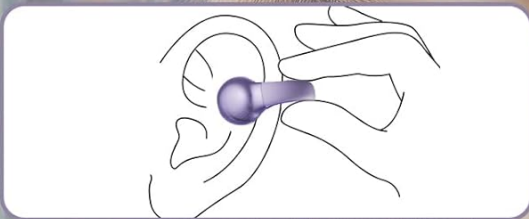

Initial Pairing

1. Open the charging case compartment. The earbuds will automatically enter pairing mode.
2. On your device (smartphone, tablet, etc.), enable Bluetooth and search for "M55" in the list of available devices.
3. Select "M55" to connect. Once connected, the earbuds will automatically pair with your device when taken out of the case in the future.

Wearing Tips

Comfortable to wear. Ergonomic design

The open loop design contributes to wearing comfort, and it gently clips into the ear for a comfortable all-day listening experience.

Wearing Tips

① Clip earbuds onto the thinnest part of your ear.