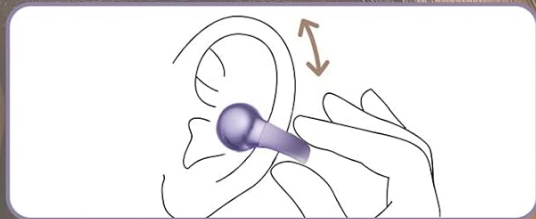

② Adjust to aim ear tips at your ear canal for optimal audio performance.

The open-loop design ensures comfort. Clip the earbuds onto the thinnest part of your ear. Adjust the ear tips to aim towards your ear canal for optimal audio performance.