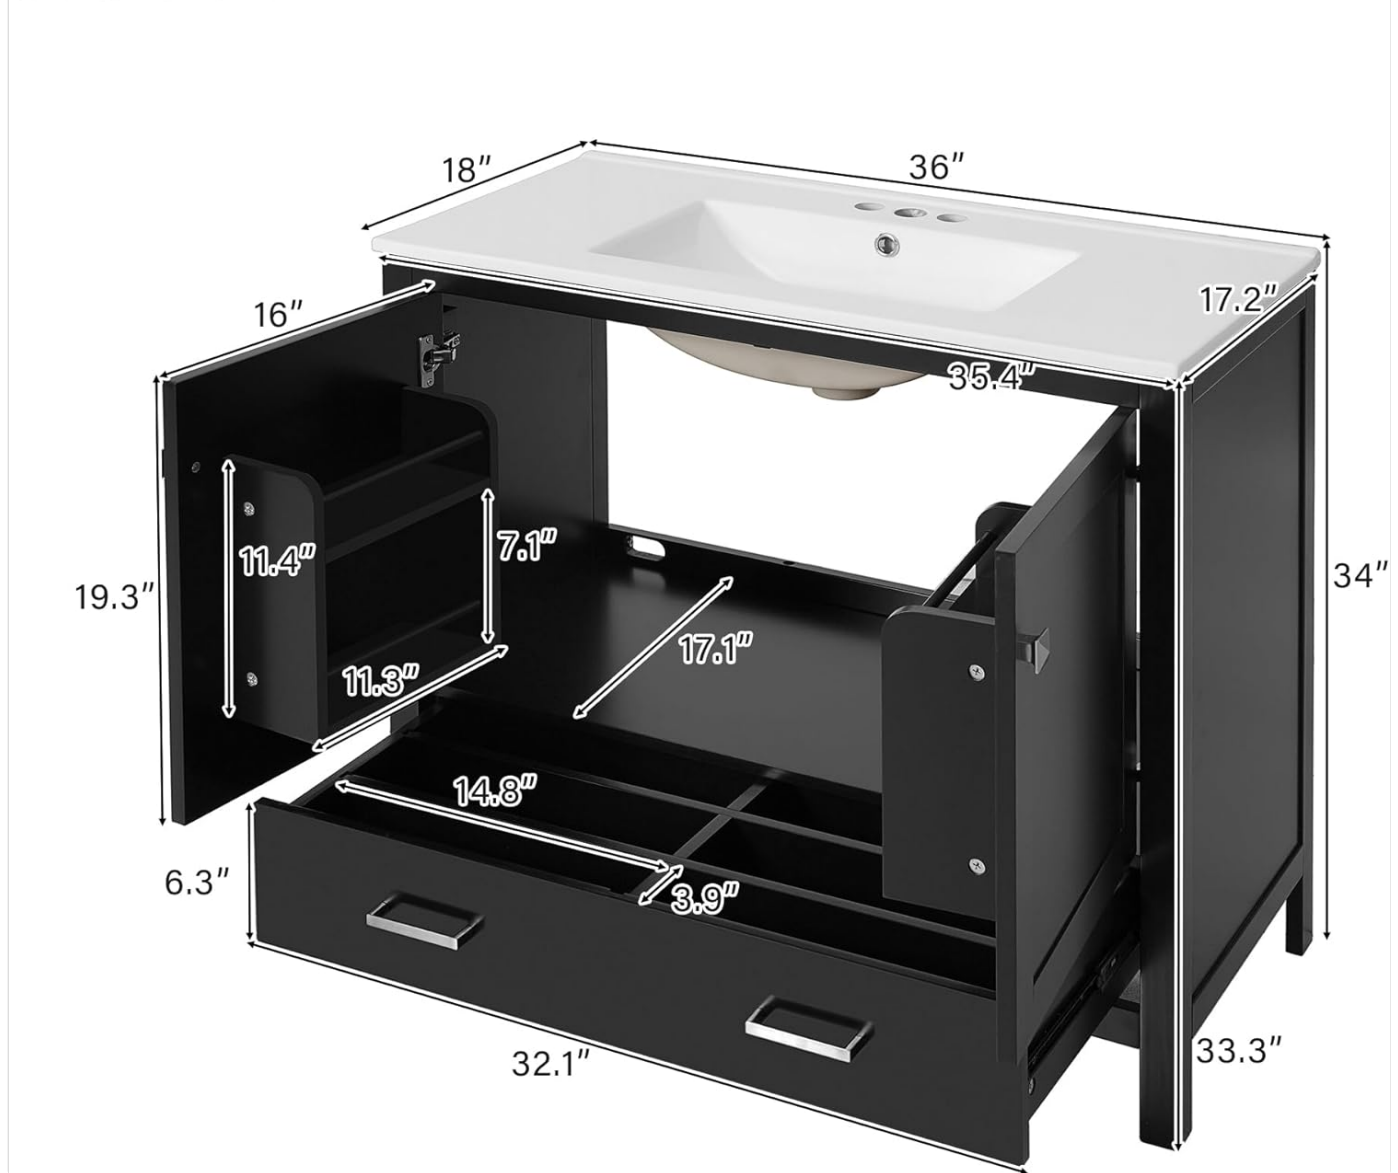

Image: Included Components for Assembly. This image displays a cardboard box labeled "1 Package Self Assembly Needed" and lists the main cabinet, sink, hardware package, and instruction manual as contents.

Dimensions

Refer to the diagram below for detailed product dimensions to ensure proper fit in your bathroom space.

Size:inch

Image: Mirightone 36-inch Bathroom Vanity Dimensions. This diagram shows the vanity with measurements: 36 inches width, 18 inches depth, and 34 inches height. Internal dimensions for shelves and drawers are also indicated.

Plumbing Installation

The vanity features a semi-open back design to facilitate easy plumbing installation. Ensure all plumbing connections are correctly sealed to prevent leaks.

Image: Mirightone 36-inch Bathroom Vanity, Black. This image shows the assembled black vanity with the white ceramic sink top.

- **Under-sink Cabinet:** Provides generous space for larger items like cleaning supplies or towels.
- **Double-tier Door Shelves:** Built into the cabinet doors, these shelves are ideal for smaller items such as shampoo, shower gel, or cosmetics.
- **Divided Drawer:** A long bottom drawer with internal dividers helps organize smaller bathroom essentials like shavers, towels, or soaps.