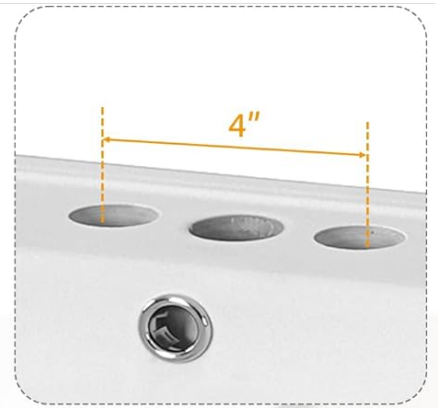

- **Under-sink Cabinet:** Provides generous space for larger items like cleaning supplies or towels.
- **Double-tier Door Shelves:** Built into the cabinet doors, these shelves are ideal for smaller items such as shampoo, shower gel, or cosmetics.
- **Divided Drawer:** A long bottom drawer with internal dividers helps organize smaller bathroom essentials like shavers, towels, or soaps.

The cabinet doors are equipped with soft-close hinges to prevent slamming and ensure quiet operation. The bottom drawer features smooth sliding mechanisms for easy access.

Ceramic Sink

The integrated pure white ceramic sink offers a smooth, non-porous surface that resists stains and is easy to clean. It includes overflow protection to prevent spills and features three pre-drilled holes suitable for a 4-inch widespread faucet (faucet not included).

Premium Ceramic Sink

Smooth, non-porous surface resists stains and is easy to clean.

Overflow Protection

Prevents spills and keeps the space mess-free.

Three Pre-drilled Holes

Easy faucet installation (faucet not included)