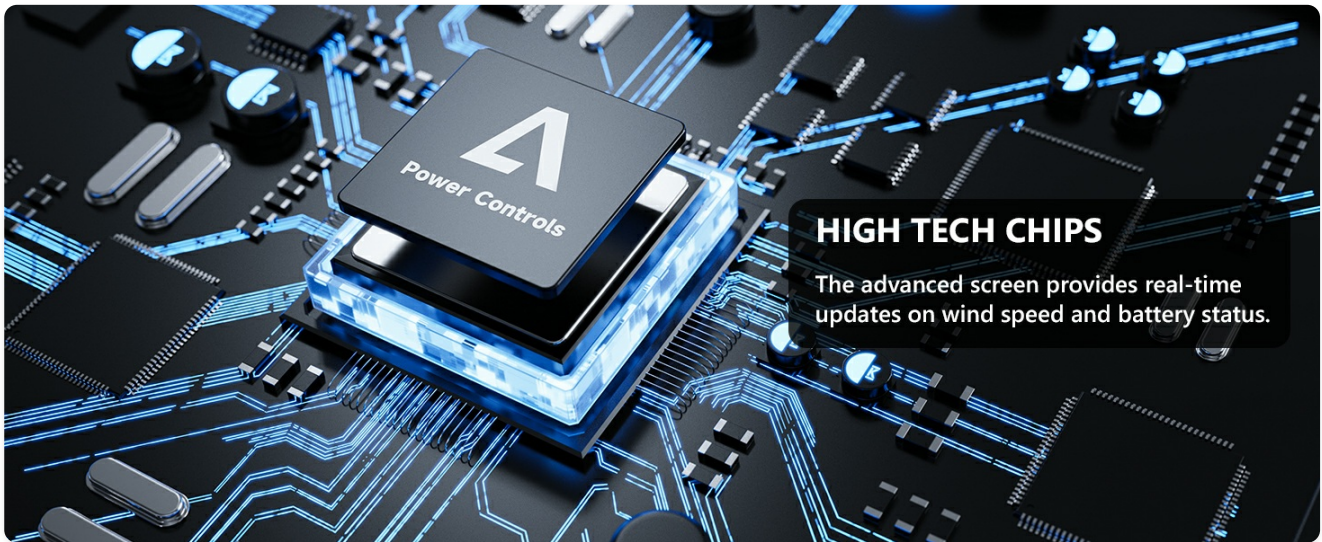

### 3.1 Power On/Off

To power on the fan, slide the power button located on the side of the handle. To power off, slide the button back to its original position.

Image: A visual guide demonstrating the single-button control for powering on the fan by sliding a switch.