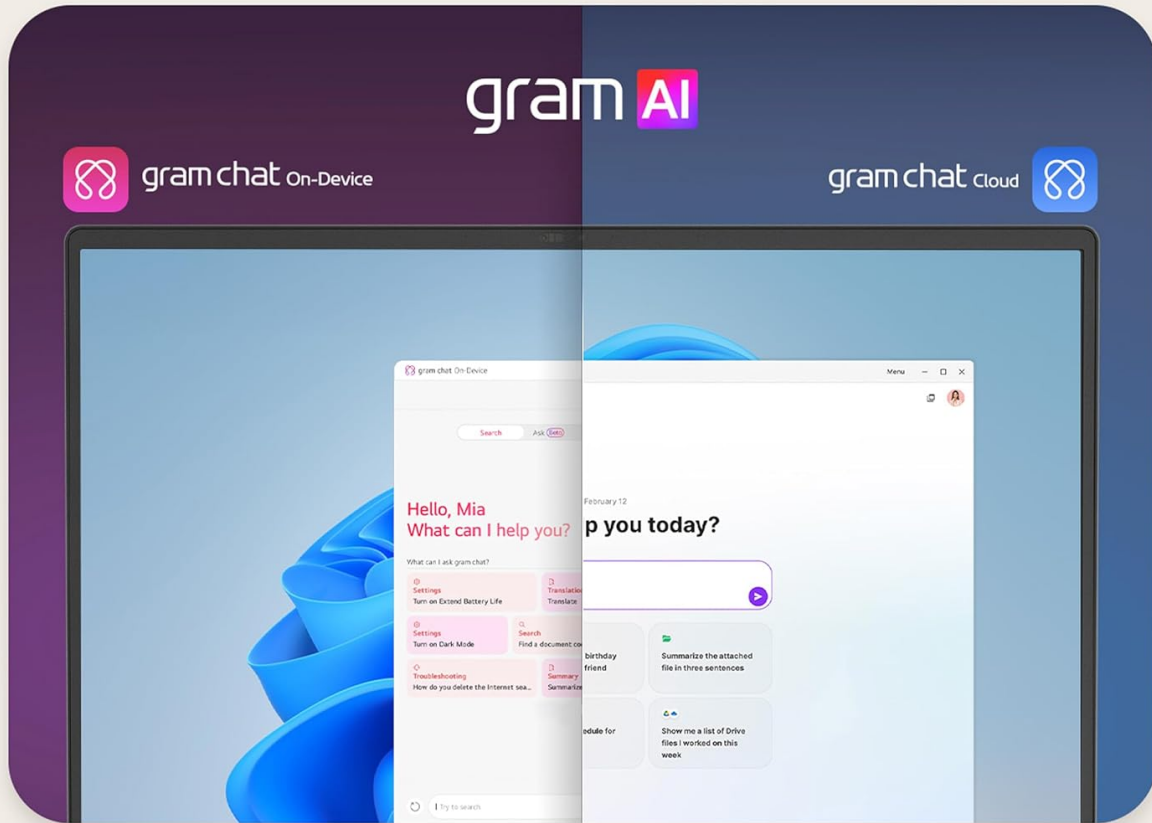

On-Device Smarts and Cloud Productivity with gram Hybrid AI

*gram chat Cloud is available on 2025 LG gram models at no cost for the first year after user registration. After one year, users may subscribe to gram chat Cloud as a paid service.

Figure 7: Hybrid AI functionality with On-Device and Cloud AI.

4.3 LG gram Link

The LG gram Link app facilitates seamless connection with up to 10 devices across Android and iOS. This allows for file sharing, screen extension, display mirroring, and unified control for enhanced multitasking. The app requires installation; visit [LG.com support](https://www.lg.com/support) to download.