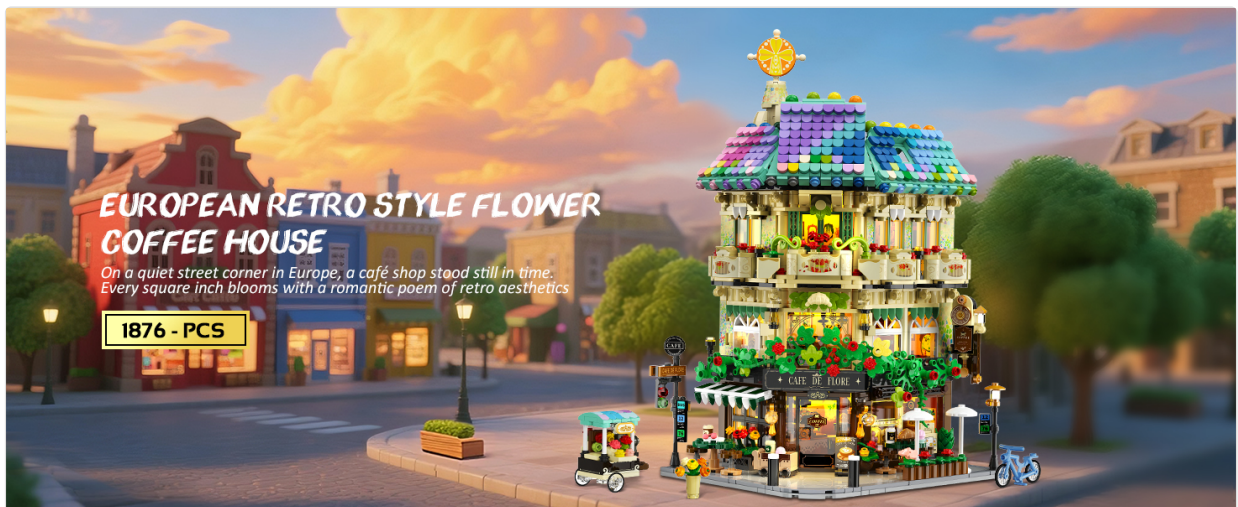

INSOON 690060

INSOON Flower Cafe House Building Set with Lights (Model 690060) Instruction Manual

INTRODUCTION

This manual provides detailed instructions for assembling and operating your INSOON Flower Cafe House Building Set with Lights. This 1876-piece modular construction model is designed to create a charming city street corner shop with intricate details and integrated lighting. Please read this manual carefully before beginning assembly to ensure a smooth and enjoyable building experience.