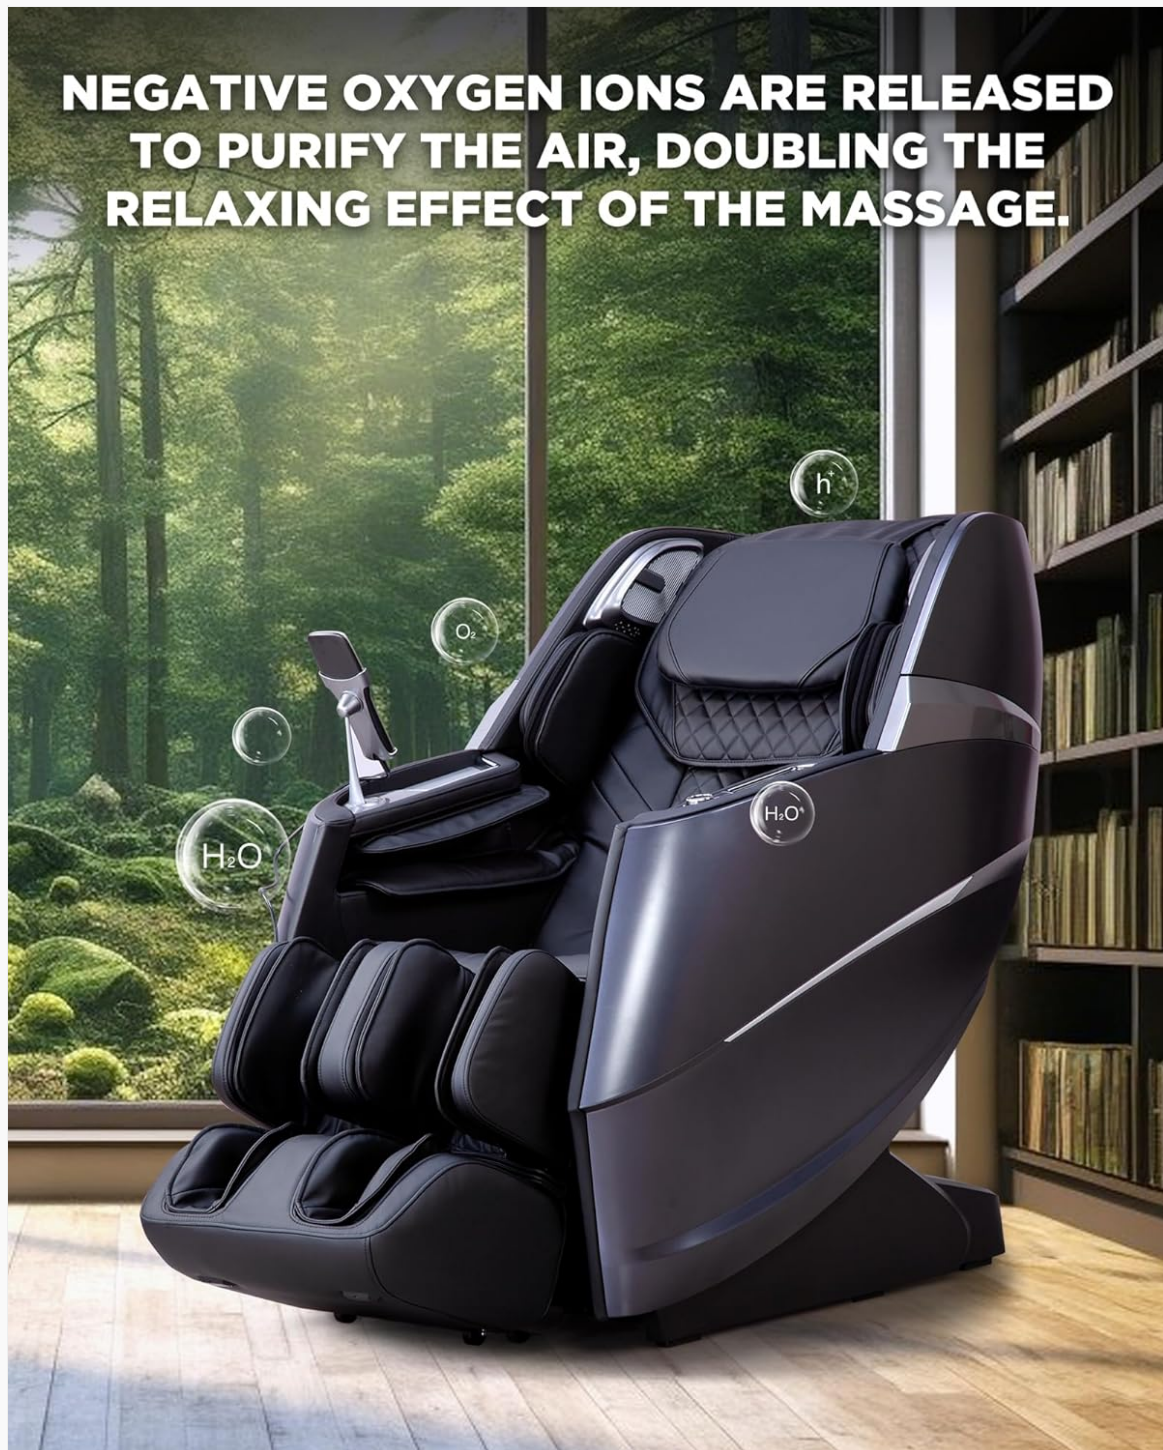

[Manuals.plus](#) /

> [CareTech](#) /

> CareTech A606 Oversize 4D Massage Chair User Manual

CareTech A606

CareTech A606 Oversize 4D Massage Chair

USER INSTRUCTION MANUAL

1. Introduction

Thank you for choosing the CareTech A606 Oversize 4D Massage Chair. This advanced massage recliner is designed to provide a comprehensive full-body massage experience, incorporating innovative features such as a 4D movement system, SL track, O2 Ionizer, motorized leg extension, calf kneading massage, yoga stretch, and back heating. This manual provides essential information for safe operation, setup, maintenance, and troubleshooting to ensure you get the most out of your massage chair.

Figure 2: Product Dimensions for Placement Consideration

Figure 3: Space-Saving Recline Mechanism

4. Operating Instructions

4.1. Controls and Interface

The massage chair features an intuitive control panel, often located on the armrest, allowing easy access to various functions.