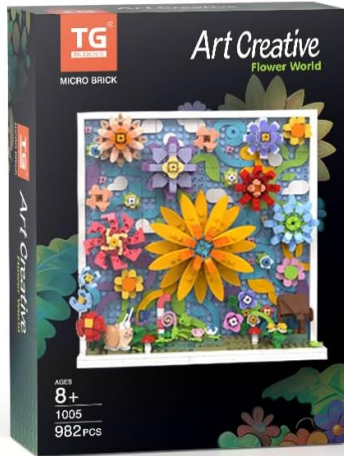

The design features a realistic sunflower, a playful snail, and beautifully blooming flowers, bringing a touch of nature indoors. The finished model can be displayed as an eye-catching wall decoration or a stylish freestanding piece.