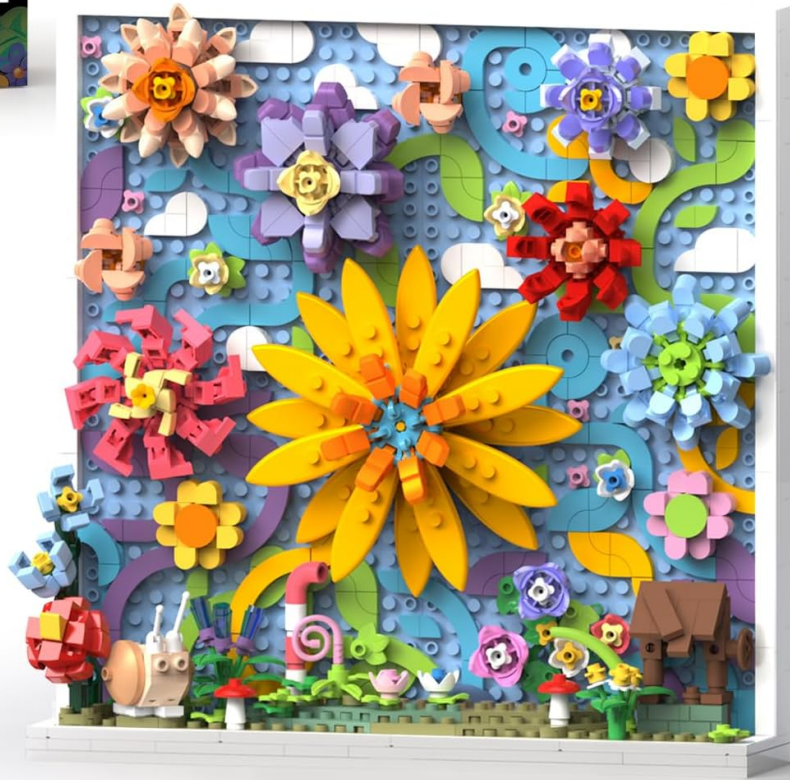

The design features a realistic sunflower, a playful snail, and beautifully blooming flowers, bringing a touch of nature indoors. The finished model can be displayed as an eye-catching wall decoration or a stylish freestanding piece.