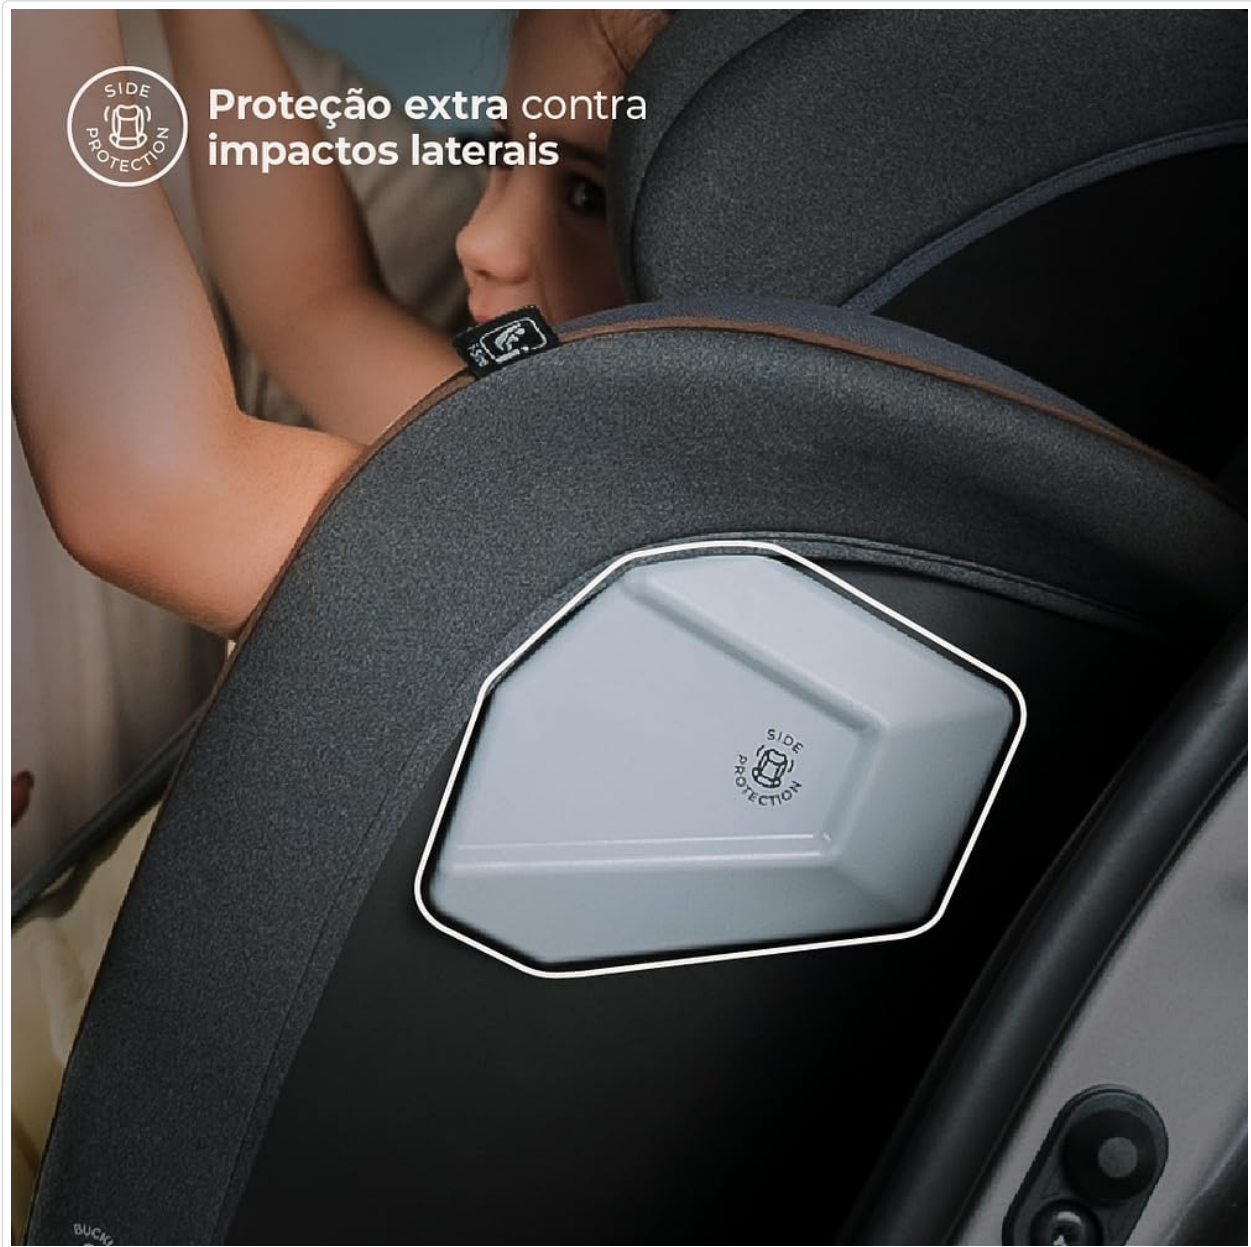

- **Extended Use:** Suitable for all stages, from birth (40 cm) up to approximately 10 years (150 cm).
- **360° Rotation System:** Features an L-shaped base with Easy Rotation, allowing the seat to fully rotate even when installed, simplifying placing and removing your child.
- **Adjustable Recline:** Offers 4 adjustable recline positions for optimal comfort during travel.
- **Padded Comfort:** Super padded with memory foam in the head region and a removable newborn reducer for enhanced comfort.
- **ISOFIX Installation:** Easy and secure ISOFIX installation system to minimize incorrect installation risks.
- **Removable and Washable Cover:** The car seat cover is soft, removable, and machine washable for practical cleaning.

Image: The 360° rotation system in action, highlighting the convenience for parents to place and remove their child.

Mais tempo na posição **mais segura**
para seu filho: uso de **costas** ao
movimento até 105 cm (aprox. 4 anos).

40 - 105 cm

76 - 105 cm

100 - 150 cm

Image: Diagram illustrating the recommended rear-facing position for children up to 105 cm, promoting enhanced safety.

Proteção extra contra impactos laterais

Image: Detail of the car seat's side protection system, designed to mitigate forces from side impacts.

4 posições de inclinação ajustáveis

Image: Diagram illustrating the car seat's four recline positions, offering flexibility for child comfort.

Redutor acolchoado com memory foam,
super **confortável** desde **recém-nascido**