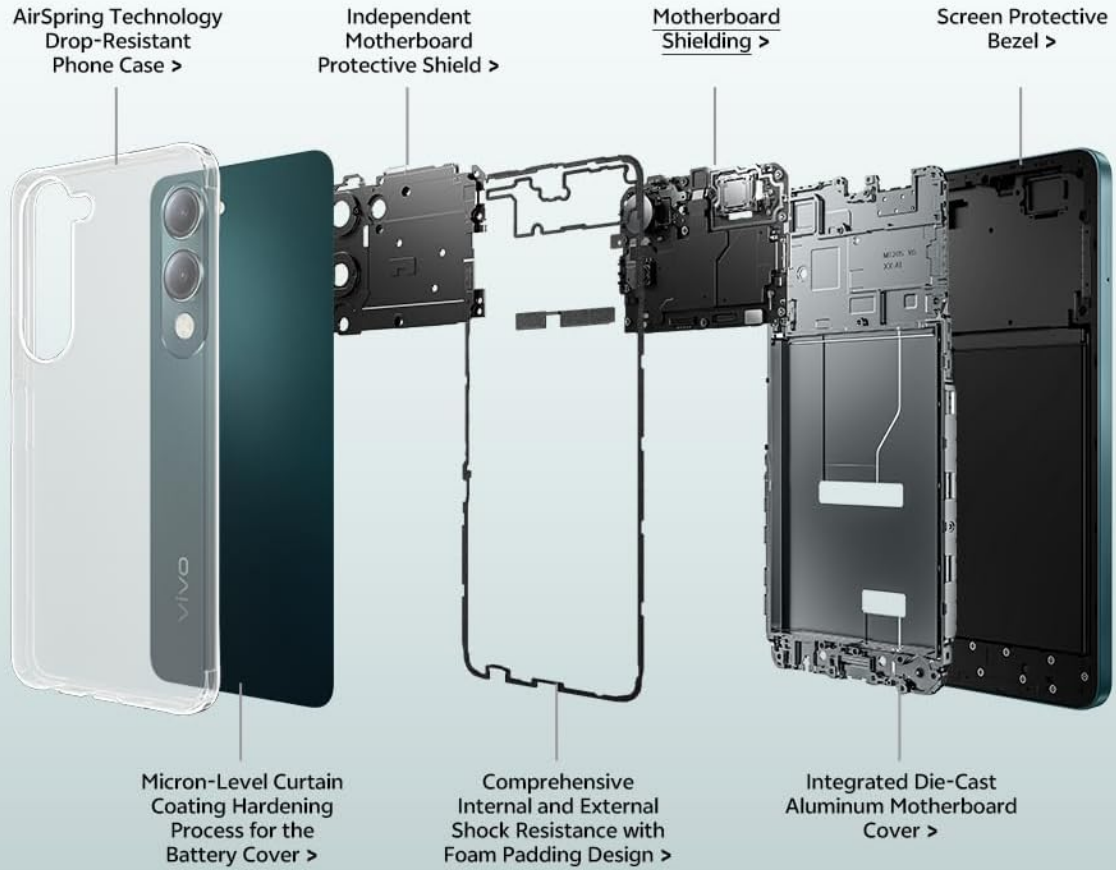

Comprehensive Cushioning Structure

Crafted for Robust Protection

هيكل مدعم وشامل، مُصمم لحماية متينة.

Figure 3.3: The Vivo Y04 display demonstrating Certified All-Day Eye Comfort, powered by TÜV Low Blue Light technology for reduced eye strain.

3.2 Performance and Battery

Equipped with a 5500mAh battery, the Vivo Y04 supports 15W fast charging, ensuring long-lasting power for daily activities. The battery is designed for a 5-year health span, maintaining at least 80% capacity after 1600 charge cycles.