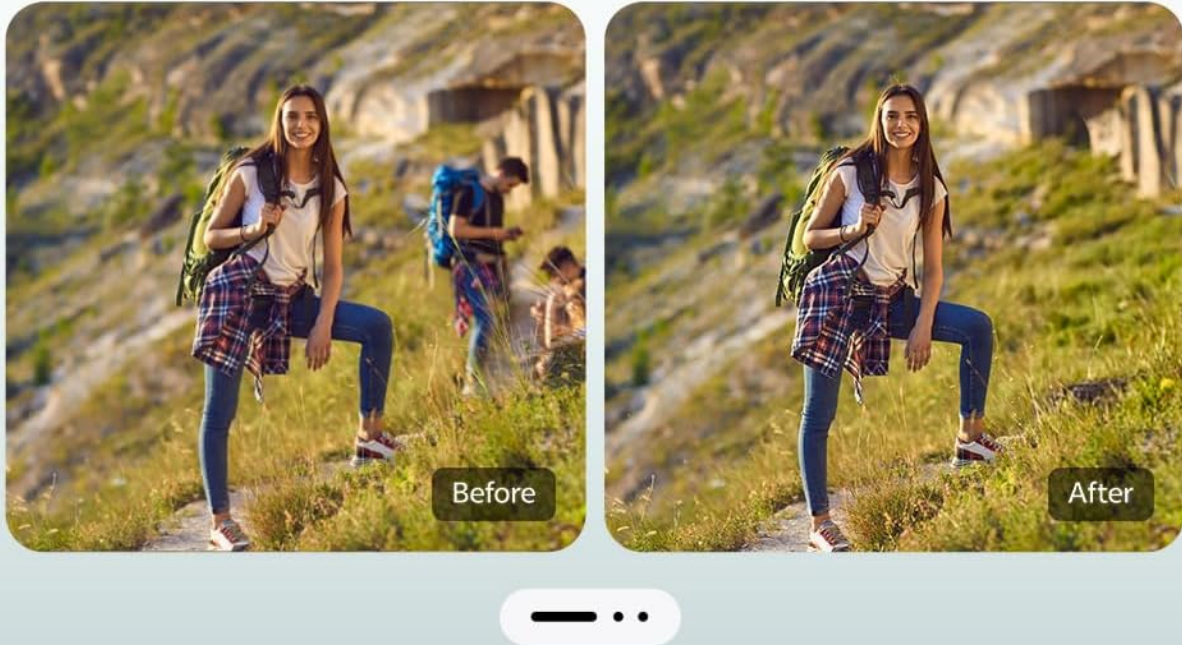

AI -Powered Precision.

دقة مدعومة بالذكاء الاصطناعي.

Erase unwanted objects effortlessly with AI.
Watch as distractions vanish with a few taps.

Figure 3.5: Diagram illustrating the Vivo Y04's 5-Year Battery Health, indicating that the battery retains at least 80% of its capacity after 1600 complete charge/discharge cycles.

3.3 Camera System

The Vivo Y04 features a 13MP rear camera and a 5MP front camera, enhanced with AI Erase technology for clear photos and improved selfies.

3.4 Durability and Protection

With an IP64 rating, the Vivo Y04 is protected against dust and water splashes. Its military-grade durability and comprehensive cushioning structure provide enhanced protection against drops and impacts.