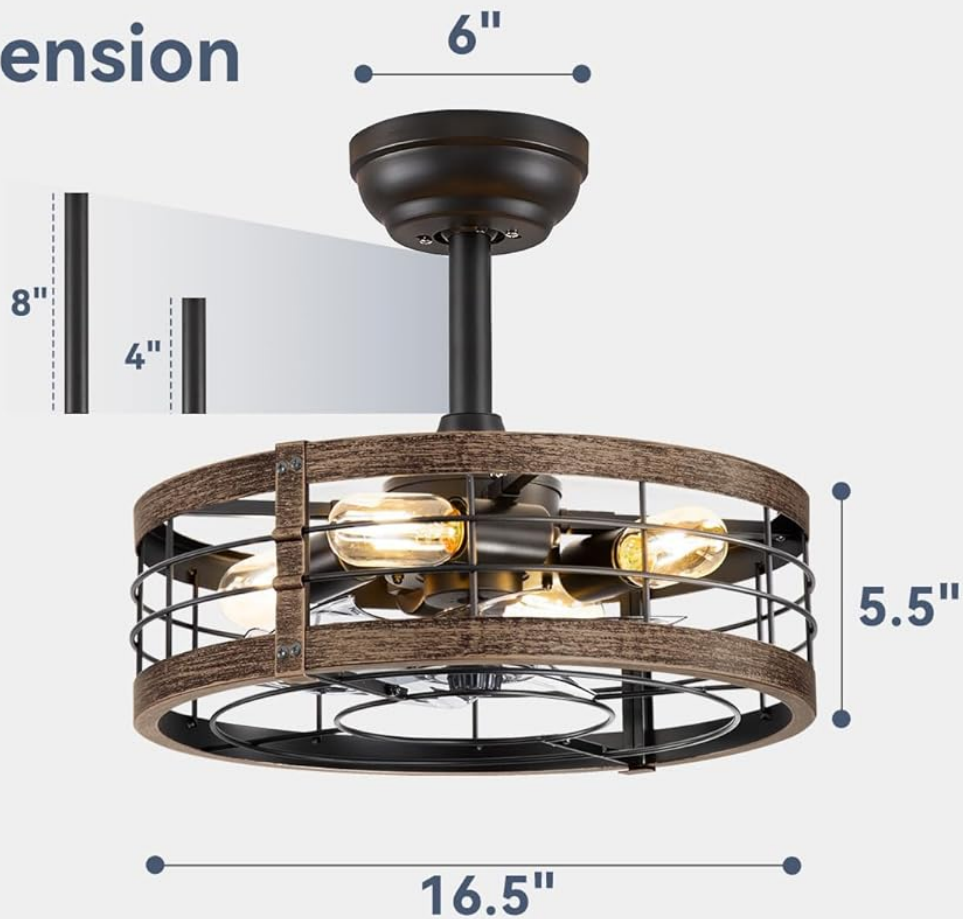

Dimension

Figure 3.6: Dimensional drawing of the fan (16.5 inches diameter) and illustrations showing suitability for low, high, and sloping ceilings (up to 15 degrees).

4. SETUP AND INSTALLATION

The LEDIARY Caged Ceiling Fan is designed for easy installation. Please follow the detailed instructions provided in the included installation manual for a safe and proper setup.